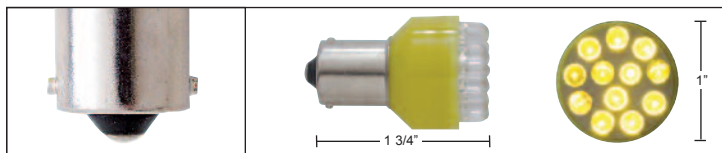

12 LED 1156 Bulb

Description

- 1156 Bulb with 12 Super Bright LEDs
- 1156 Single Contact, Straight Pin, **6 Month Warranty**

Item Number	LEDs	Color	Package	Pack
37686	12	Amber	Carded	1 Pc./Card
37687	12	Blue	Carded	1 Pc./Card
37688	12	Red	Carded	1 Pc./Card
37689	12	White	Carded	1 Pc./Card