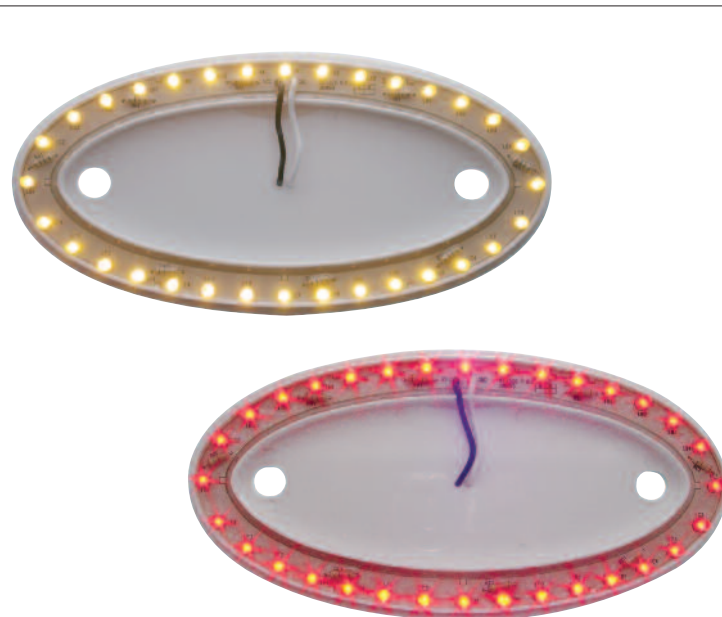

Peterbilt Emblem Light Base

Description

- 32 LED Peterbilt Emblem Light Base, LED Base Only
- Available in Amber, Red LEDs, No Lens
- Hard Wired with Two .180 Bullet Plug, **6 Month Warranty**

Item Number	Size	LEDs	Color	Pack
38893-1	Large	32	Amber	Bulk = 1 Pc.
38894-1	Large	32	Red	Bulk = 1 Pc.
38892-1	Small	32	Amber	Bulk = 1 Pc.