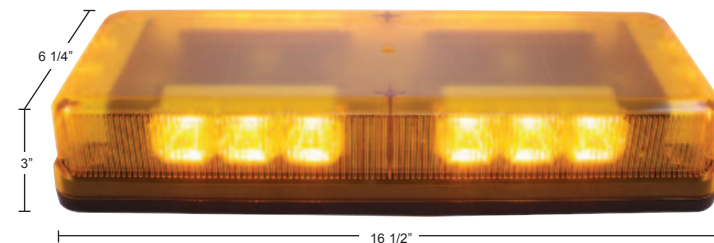

18 High Power LED Mini Warning Light Bar

Description

- 18 High Power LED Mini Warning Light Bar
- Available in Magnet Mount or Permanent Mount
- SAE J845, Class 1, and Class 2 Rated, **3 Year Warranty**

Item Number	Mount	Application	Flash Pattern
37138	Magnet Mount	12V	19
37139	Permanent Mount	12V	19