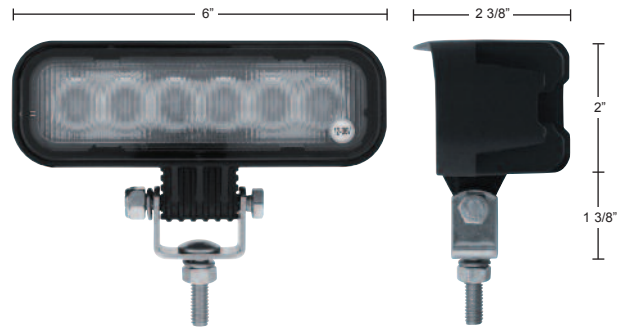

6 High Power 2.5 Watt SMD LED Rectangular Work Light - 1200 Lumens

Description

- 6 High Power 2.5 Watt SMD LED Rectangular Work Light
- 12V - 36V Application, 1200 Lumens, **3 Year Warranty**

HIGH POWER	LIGHT	MULTIPLE
2.5 WATT X 6	1200	12V - 36V
LED	LUMENS	VOLTAGE

Item Number	LEDs	Lumens	Function	Voltage	IP Rating	Pack
37123	2.5 Watt x 6	1200	Flood	12V - 36V	IP67	1 Pc./Card
37123B	2.5 Watt x 6	1200	Flood	12V - 36V	IP67	Bulk = 1 Pc.