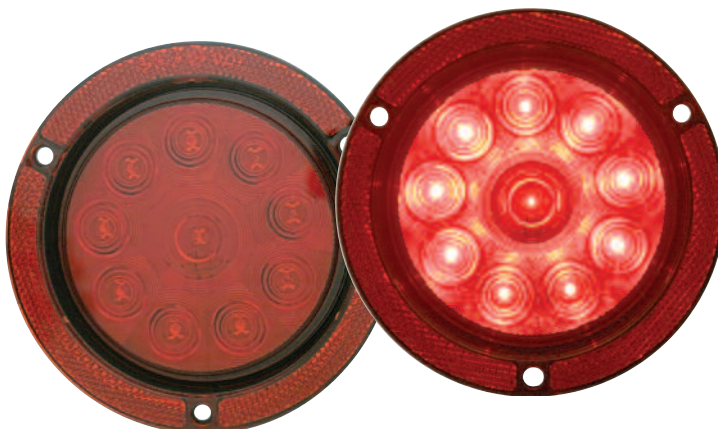

10 LED 4" S/T/T Light - Reflex Flange

Description

- 10 LED 4" Round S/T/T Light, Flange Mount
- Flange Mount, Hard Wired with 3 Contact Female Plug
- Recommended Plug: Item # 34212, [Lifetime Warranty](#)