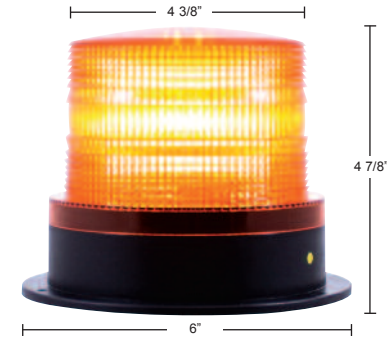

6 High Power LED Beacon Light

Description

- 6 High Power LED Beacon Light
- Available with 2 Different Mounting Styles
- Flash Rate: 8 Flashes (45 FPM), 11V - 110V, **3 Year Warranty**

Item Number	Mount	Application	Pack
37176B	Magnetic Mount	11V - 110V	1 Pc./Box
37177B	Permanent Mount	11V - 110V	1 Pc./Box