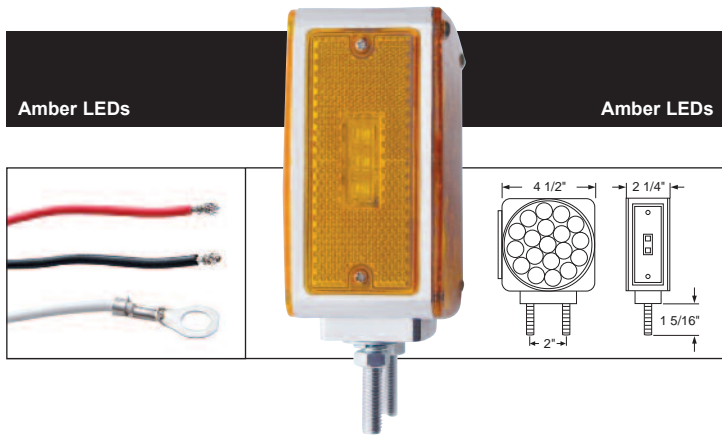

LED Square Double Face Turn Signal Light - Double Stud

Description

- Square Double Face Turn Signal Light with 21 x 2 Amber LEDs + 3 Amber LEDs (Side Marker), Universal Design Fits Both Driver and Passenger Side
- Heavy Duty Chrome Housing, Double Stud Mounting, All Amber LEDs
- 3 Wires (1 Wire with Ring Terminal), **10 Year Warranty**

Item Number	LEDs	Description	Package	Pack
38710	21+3 Amber/ 21 Amber	Amber Lens/ Amber Lens	Carded	1 Pc./Card
38712	21+3 Amber/ 21 Amber	Clear Lens/ Clear Lens	Carded	1 Pc./Card