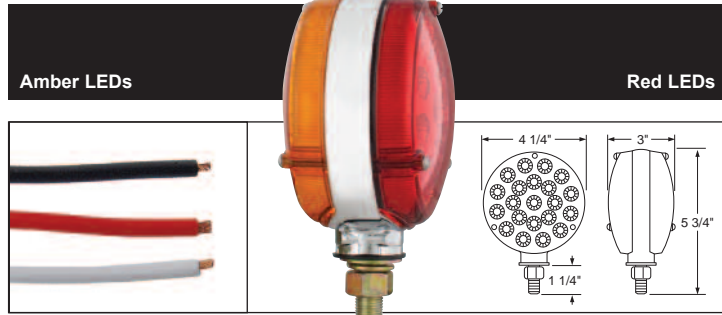

LED Double Face Turn Signal Light - Reflector

Description

- 21 Amber/21 Red LED Double Face Turn Signal Light w/ Reflector
- Heavy Duty Chrome Die-Cast Housing, Stud Mount
- 3 Wires, **10 Year Warranty**

Item Number	LEDs	Lens	Package	Pack
39438	21 Amber/ 21 Red	Amber Lens/ Red Lens	Carded	1 Pc./Card
39439	21 Amber/ 21 Red	Clear Lens/ Clear Lens	Carded	1 Pc./Card