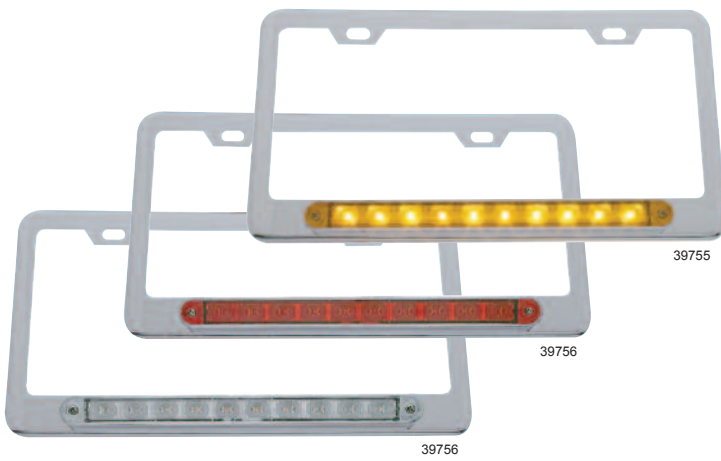

Shown with 6 LED License Plate Light (UP Item # S2008LED), License Light sold Separately

LED License Frame - 9" LED Light Bar

Description

- License Frame with 10 LED 9" Light Bar
- Available in Red or Amber LED with Colored or Clear Lens
- **6 Month Warranty**