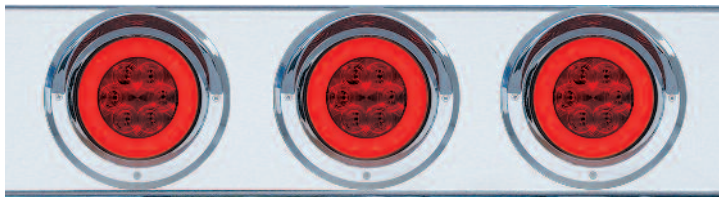

21 LED 4" S/T/T & P/T/C Light - GLO Light

Description

- 21 LED 4" Round S/T/T & P/T/C "GLO" Light
- Unique Patent Pending "GLO" Design
- Available in Colored or Clear Lens, 3 Contact Female Terminal
- Recommended Plug: Item # 34212/34216, [Lifetime Warranty](#)

Item Number	LEDs	Lens	Package	Pack
37132	21 Red	Red	Carded	1 Pc./Card
37133	21 Amber	Amber	Carded	1 Pc./Card
37134	21 Red	Clear	Carded	1 Pc./Card
37135	21 Amber	Clear	Carded	1 Pc./Card