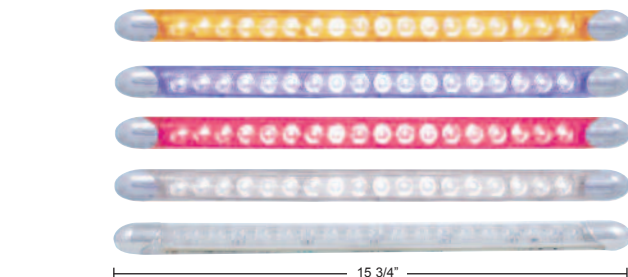

14 LED 12" Light Bar

Description

- 14 LED 12" Light Bar
- 2 Wires, Approximate Size: 12" W x 5/8" L
- Available in Blue, Green, or White LEDs with Clear Lens
- Amber and Red LEDs Available with Chrome Lens
- Mounting Holes Approximately 11 7/16" Apart, **6 Month Warranty**

Item Number	LEDs	Lens	Package	Pack
39483B	14 Blue	Clear	Bulk	1 Pc.
39484B	14 Green	Clear	Bulk	1 Pc.
39485B	14 White	Clear	Bulk	1 Pc.
39644B	14 Amber	Chrome	Bulk	1 Pc.
39645B	14 Red	Chrome	Bulk	1 Pc.