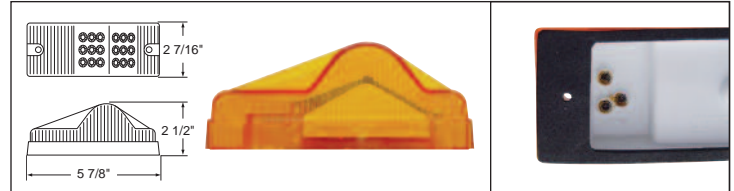

Item Number	LEDs	Lens	Package	Pack
38578	18 Amber	Amber	Carded	1 Pc./Card
38579	18 Amber	Clear	Carded	1 Pc./Card