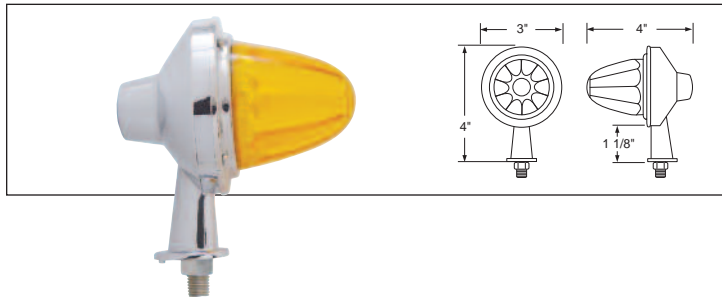

11 LED Watermelon Honda Light - 1 1/8" Arm

Description

- 11 Super Bright LED Watermelon Honda Light with 1 1/8" Arm
- Available with 11 Amber LEDs or 11 Red LEDs in Colored or Clear Lens
- 2 Wires (Hard Wired), **6 Month Warranty**

Item Number	LEDs	Lens	Package	Pack
38436	11 Amber	Amber	Carded	1 Pc./Card
38437	11 Red	Red	Carded	1 Pc./Card
38438	11 Amber	Clear	Carded	1 Pc./Card
38439	11 Red	Clear	Carded	1 Pc./Card