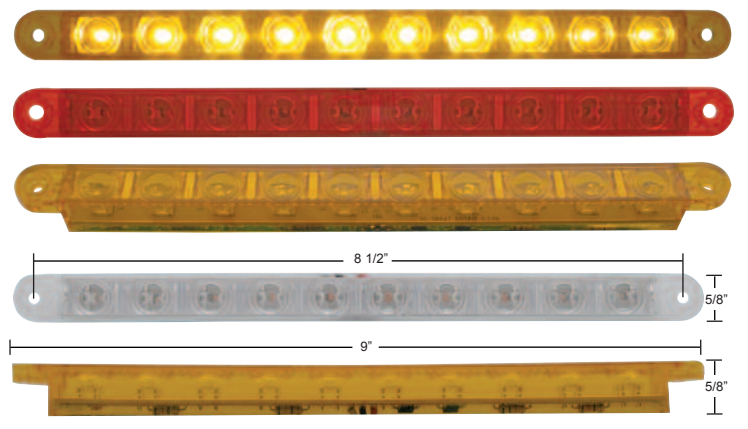

10 LED 9" Light Bar

Description

- 10 LED 9" S/T/T & P/T/C Light Bar
- Available in Red or Amber LEDs with Colored or Clear Lens
- 3 Wires, Approximate Size: 9" L x 5/8" W
- Mounting Holes Approximately 8 1/2" Apart, [Lifetime Warranty](#)

Item Number	LEDs	Lens	Package	Pack
38942	10 Amber	Amber	Carded	1 Pc./Card
38942B	10 Amber	Amber	Bulk	1 Pc.
38943	10 Red	Red	Carded	1 Pc./Card
38943B	10 Red	Red	Bulk	1 Pc.
38944	10 Amber	Clear	Carded	1 Pc./Card
38944B	10 Amber	Clear	Bulk	1 Pc.
38945	10 Red	Clear	Carded	1 Pc./Card
38945B	10 Red	Clear	Bulk	1 Pc.