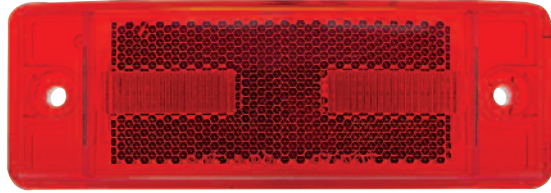

16 LED Rectangular Clearance/Marker Light

Description

- 16 LED Rectangular Clearance/Marker Light
- Reflex Lens, Hard Wired with 2 Bullet Plugs
- Recommended Plug: Item # 34203/34250, [Lifetime Warranty](#)

Item Number	LEDs	Lens	Package	Pack
38253	16 Amber	Amber	Carded	1 Pc./Card
38254	16 Red	Red	Carded	1 Pc./Card
38320	16 Amber	Clear	Carded	1 Pc./Card
38321	16 Red	Clear	Carded	1 Pc./Card

8 SMD LED Rectangular Clearance/Marker Light

Description

- 8 SMD LED Rectangular Clearance/Marker Light
- Unique Lens Optics Reflects Light in Multiple Directions
- Hard Wired with 2 Wires, [Lifetime Warranty](#)

Item Number	LED	Lens	Package	Pack
38670B	8 Amber	Amber	Bulk	1 Pc.
38671B	8 Amber	Clear	Bulk	1 Pc.

8 LED Rectangular Clearance/Marker Light

Description

- 8 LED Rectangular Clearance/Marker Light
- Reflex Lens, Hard Wired with 2 Bullet Plugs
- Recommended Plug: Item # 34203/34250, [Lifetime Warranty](#)

Item Number	LED	Lens	Package	Pack
38258	8 Amber	Amber	Carded	1 Pc./Card
38258B	8 Amber	Amber	Bulk	1 Pc.
38259	8 Red	Red	Carded	1 Pc./Card
38259B	8 Red	Red	Bulk	1 Pc.