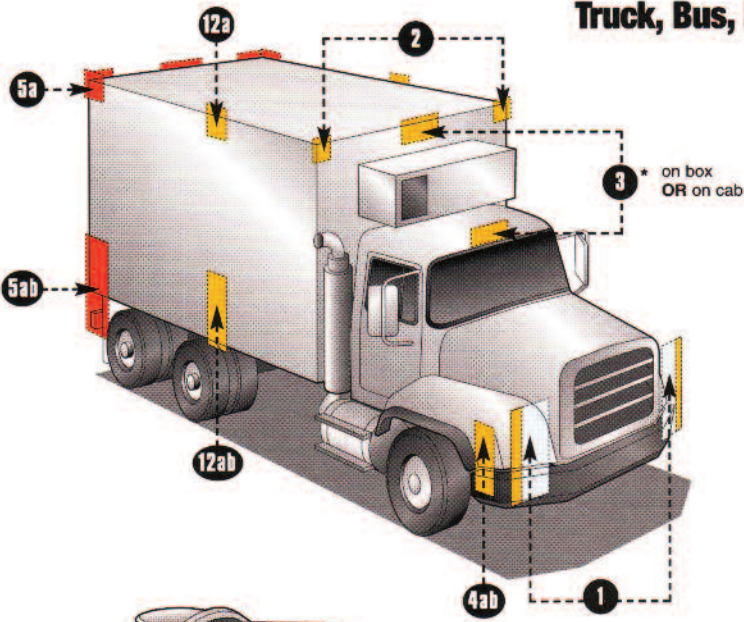

**ADDITIONAL EQUIPMENT FOR SPECIFIC VEHICLES
VEHICLES 9.1m (30 ft.) LONG OR LONGER**

DESCRIPTION				MANDATORY REQUIREMENTS			
Area	Equipment	SAE Lens Coding	Functional Purpose	Quantity	Color	Location	Height mm(in.) from the ground
12	a Intermediate Side Marker Lamps	(P2 or P3)	Indicate presence of a long vehicle	Minimum 2	Yellow	Each side near center	380 (15) minimum
	b Intermediate Side Reflex Reflectors	(A)	Indicate presence of a long vehicle	Minimum 2	Yellow	Each side near center facing sideward	380-1530 (15-60)

Truck Tractors

DESCRIPTION		MANDATORY REQUIREMENTS					
Area	Conspicuity Treatment	DOT Coding	Quantity	Color	Location	Height	Options
13	Rear Upper Body Markings	DOT-C DOT-C2 DOT-C3 DOT-C4	Exactly 2 pairs of 300mm long strips	White	Rear upper corners of cab facing rearward	As high as practicable excluding fairings	
14	Rear Marking		Exactly 2 sections of min. 600mm each	Red/White	Rear - facing rearward - on fenders, on mud flap brackets, or within 300mm below the top of mud flaps	As horizontal as practicable and not higher than 1525mm from the ground	If mud flaps not used - on the cab or frame mounted brackets

NOTE: The edge of red conspicuity tape shall not be closer than 75 mm to the edge of any amber lamp and the edge of white conspicuity tape shall not be closer than 75 mm to the edge of any lamp

Truck, Bus, MPV Equipment Location Requirements