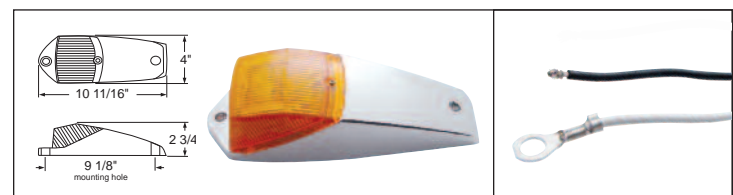

36 LED Cab Light Complete Kit

Description

- 36 LED Square Cab Light with Chrome Plastic Housing
- Available with Amber or Clear Lens
- 2 Wires (1 Wire with Ring Terminal), **10 Year Warranty**

Item Number	LEDs	Lens	Package	Pack
39996	36 Amber	Amber	Carded	1 Kit/Card
39997	36 Amber	Clear	Carded	1 Kit/Card