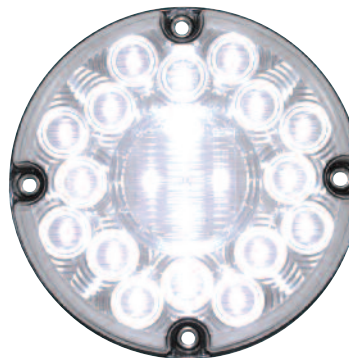

20 LED 7" Round Back-Up Light

Description

- 7" Back-Up Light with 20 Super White LED
- Epoxy Sealed, Specially Designed Lens
- Specially Designed Lens
- [Lifetime Warranty](#)

Item Number	LEDs	Lens	Package	Pack
38395B	20 White	Clear	Bulk	1 Pc.