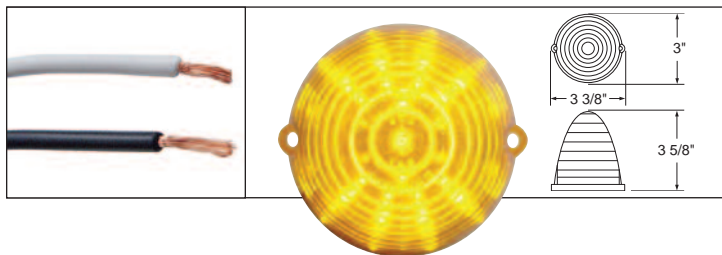

19 LED Grakon 1000 Cab Light - Beehive

Description

- 19 Amber LED Cab Light with Beehive Lens
- Fits Grakon 1000 Cab Light, Fully Sealed Electronic
- Proper Installation Requires Use of OEM Rubber Gasket
- 2 Wires (Hard Wired), **10 Year Warranty**

Item Number	Style	LEDs	Lens	Pack
38312	Beehive	19 Amber	Amber	1 Pc./Card
38312B	Beehive	19 Amber	Amber	1 Pc.
38461	Beehive	19 Amber	Clear	1 Pc./Card