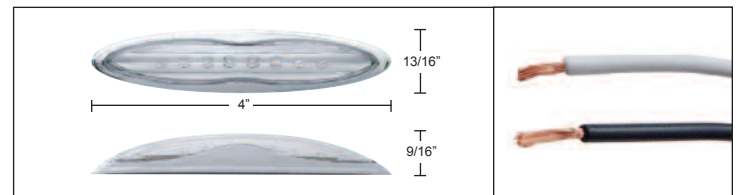

39716

8 LED 4" Auxiliary Light

Description

- 8 Super Bright LED Strip Light, Chrome Plastic Housing
- 2 Wires (Hard Wired), Double Sided Tape Mount, **6 Month Warranty**

Item Number	LEDs	Color	Package	Pack
39712	8	Blue	Carded	2 Pcs./Card
39715	8	Red	Carded	2 Pcs./Card
39716	8	White	Carded	2 Pcs./Card