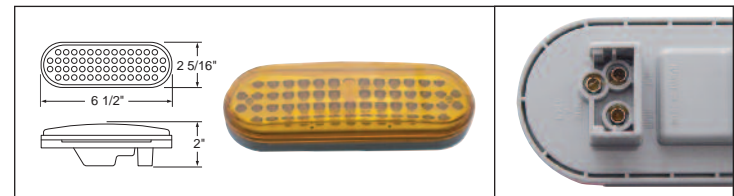

56 LED Oval P/T/C Light - Reflector

Description

- 56 LED 6" Oval P/T/C Light with Chrome Reflector
- Available in Amber Lens Only, 3 Contact Female Terminal
- Recommended Plug: Item # 34212/34216, [Lifetime Warranty](#)

Item Number	LEDs	Lens	Package	Pack
38916	56 Amber	Amber	Carded	1 Pc./Card
38916B	56 Amber	Amber	Bulk	1 Pc.