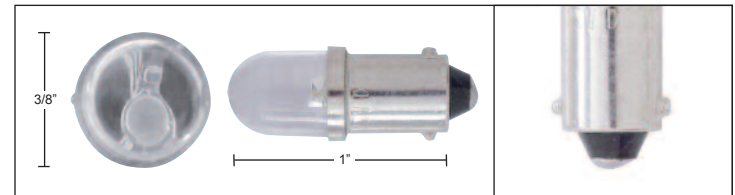

LED 1893 Bulb

Description

- 1893 Bulb with 1 Large 10 mm LED Bulb, Single Contact, Straight Pin

Item Number	LEDs	Color	Package	Pack
38563	1	Purple	Carded	2 Pcs./Card
38565	1	White	Carded	2 Pcs./Card