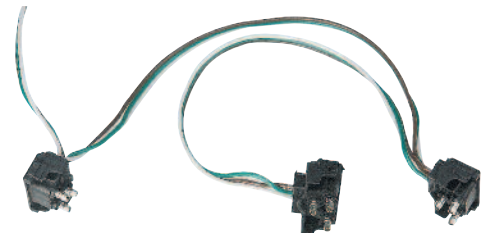

Wire Harness - 3 Wire Plug (Right Angle) x 3

Description

- 12" Wire Lead
- 3 Molded 3 Wire Right Angle Plugs

Item Number	Description	Package	Pack
34226	3 Wire Plug x 3	Bulk	1 Pc.