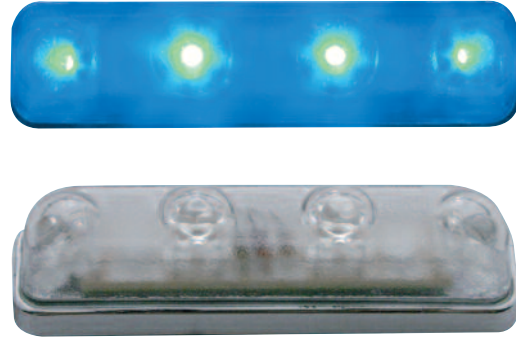

4 LED 2" Auxiliary Light

Description

- 4 Super Bright LED Strip Light, Approx. 2" Long
- 2 Wires (Hard Wired), **6 Month Warranty**

Item Number	LEDs	Color	Package	Pack
38760	4	Amber	Carded	1 Pc./Card
38765	4	White	Carded	1 Pc./Card