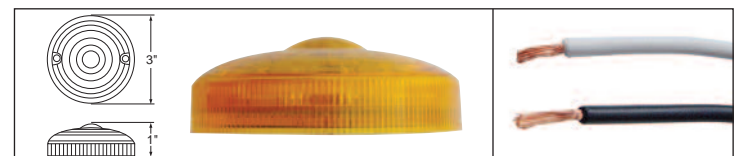

15 LED 3" Auxiliary Light - LED Only

Description

- 15 LED 3" Auxiliary Light, LED Only
- Available with Colored or Clear Lens, For Auxiliary/Utility Applications
- 2 Wires (Hard Wired), **10 Year Warranty**

Item Number	LEDs	Lens	Function	Pack
38032B	15 Amber	Amber	Single	1 Pc.
38033B	15 Red	Red	Single	1 Pc.
38034B	15 Amber	Clear	Single	1 Pc.
38035B	15 Red	Clear	Single	1 Pc.