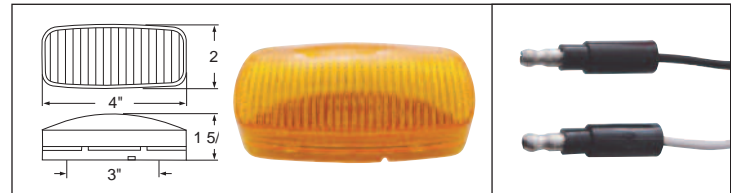

Item Number	LEDs	Lens	Package	Pack
38243	12 Amber	Amber	Carded	1 Pc./Card
38243B	12 Amber	Amber	Bulk	1 Pc.
38244	12 Red	Red	Carded	1 Pc./Card
38244B	12 Red	Red	Bulk	1 Pc.
38245	12 Amber	Clear	Carded	1 Pc./Card
38245B	12 Amber	Clear	Bulk	1 Pc.
38246	12 Red	Clear	Carded	1 Pc./Card
38246B	12 Red	Clear	Bulk	1 Pc.