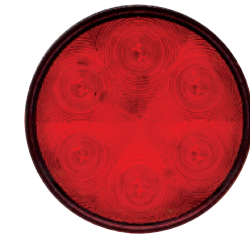

7 LED 4" - Economy
P. 35