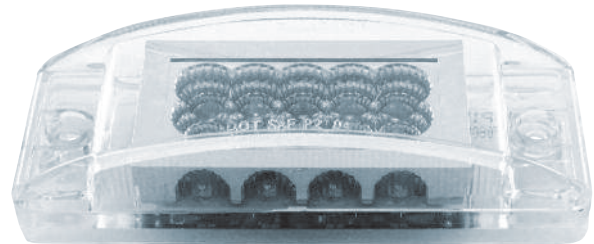

26 LED Rectangular Clearance/Marker Light - Reflector

Description

- 26 LED Rectangular Clearance/Marker Light with Reflector
- Hard Wired with Two .180 Bullet Plugs
- Unique Reflector Design Projects Light in Multiple Directions
- Recommended Plug: Item # 34203/34250, [Lifetime Warranty](#)

Item Number	LEDs	Lens	Package	Pack
39499	26 Red	Clear	Carded	1 Pc./Card