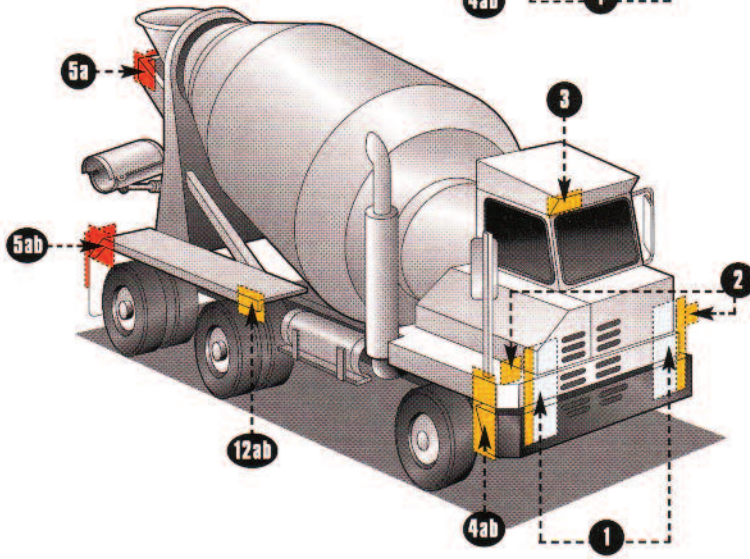

**ADDITIONAL EQUIPMENT FOR SPECIFIC VEHICLES
VEHICLES 9.1m (30 ft.) LONG OR LONGER**

DESCRIPTION				MANDATORY REQUIREMENTS			
Area	Equipment	SAE Lens Coding	Functional Purpose	Quantity	Color	Location	Height mm(in.) from the ground
12	a Intermediate Side Marker Lamps	(P2 or P3)	Indicate presence of a long vehicle	Minimum 2	Yellow	Each side near center	380 (15) minimum
	b Intermediate Side Reflex Reflectors	(A)	Indicate presence of a long vehicle	Minimum 2	Yellow	Each side near center facing sideward	380-1530 (15-60)

Truck Tractors

DESCRIPTION		MANDATORY REQUIREMENTS					
Area	Conspicuity Treatment	DOT Coding	Quantity	Color	Location	Height	Options
13	Rear Upper Body Markings	DOT-C DOT-C2 DOT-C3 DOT-C4	Exactly 2 pairs of 300mm long strips	White	Rear upper corners of cab facing rearward	As high as practicable excluding fairings	
14	Rear Marking		Exactly 2 sections of min. 600mm each	Red/White	Rear - facing rearward - on fenders, on mud flap brackets, or within 300mm below the top of mud flaps	As horizontal as practicable and not higher than 1525mm from the ground	If mud flaps not used - on the cab or frame mounted brackets

NOTE: The edge of red conspicuity tape shall not be closer than 75 mm to the edge of any amber lamp and the edge of white conspicuity tape shall not be closer than 75 mm to the edge of any lamp

Truck, Bus, MPV Equipment Location Requirements