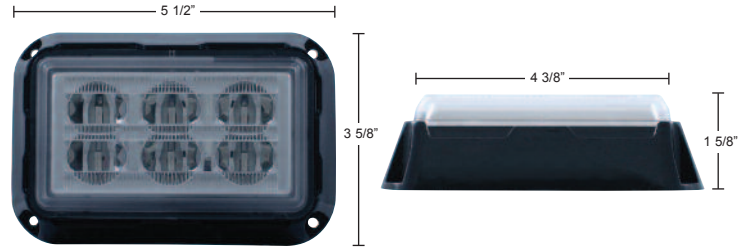

6 High Power LED Rectangular Warning Lighthead

Description

- 6 High Power LED Rectangular Warning Lighthead
- 12V - 24V Application, Surface Mount, Single Flash Pattern
- Approximate Size: 5 1/2" L x 3 5/8" W x 1 5/8" H, **3 Year Warranty**

Item Number	LEDs	Application	Flash Pattern	Pack
37162B	6 Amber	12V - 24V	1	1 Pc./Box
37163B	6 Blue	12V - 24V	1	1 Pc./Box
37164B	6 Red	12V - 24V	1	1 Pc./Box