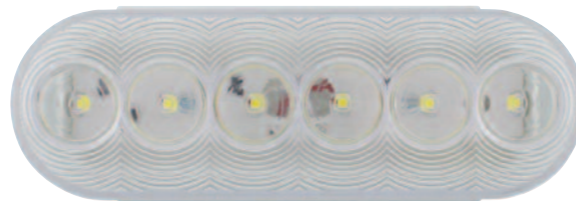

4 SMD LED Clusters

6 LED Oval Back-Up Light

Description

- 6 Super Bright LED Oval Back-Up Light
- Epoxy Sealed, Specially Designed Lens, 3 Contact Female Terminal
- Recommended Plug: Item # 34212/34216, [Lifetime Warranty](#)

Item Number	LEDs	Lens	Package	Pack
38661B	6 White	Clear	Bulk	1 Pc.