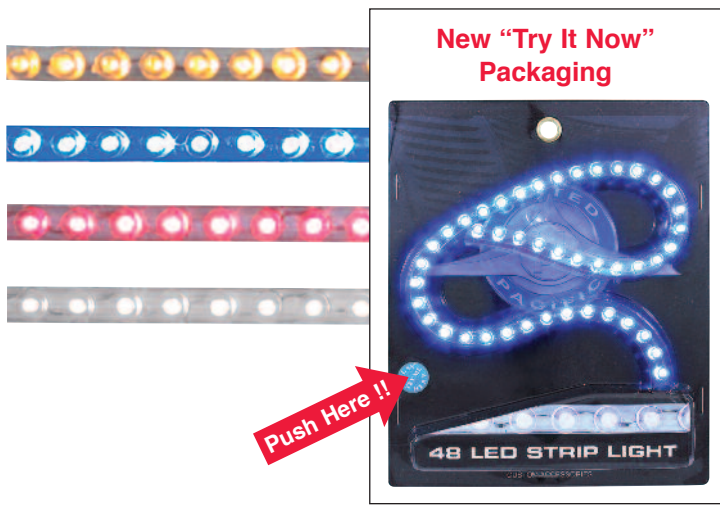

48 LED 18 1/4" Flex Strip Light

Description

- 48 Super Bright LED Flex Strip Light, Approximately 18 1/4" Long
- Available with Amber, Blue, Red, or White LEDs, **6 Month Warranty**

Item Number	LEDs	Color	Package	Pack
37557	48	Amber	Carded	1 Pc./Card
37558	48	Blue	Carded	1 Pc./Card
37559	48	Red	Carded	1 Pc./Card
37560	48	White	Carded	1 Pc./Card