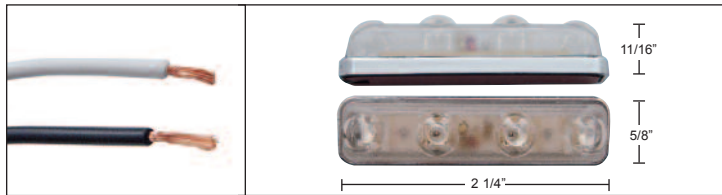

4 LED 2" Auxiliary Light

Description

- 4 Super Bright LED Strip Light, Approx. 2" Long
- 2 Wires (Hard Wired), **6 Month Warranty**

Item Number	LEDs	Color	Package	Pack
38760	4	Amber	Carded	1 Pc./Card
38765	4	White	Carded	1 Pc./Card