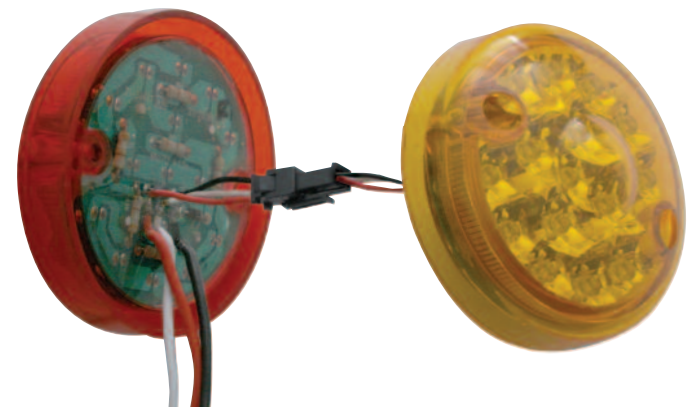

15 LED 3" Dual Function Double Face Light - LED Kit

Description

- Dual Function, Double Face 15 LED Reflector Light, LED Only
- Dual Function/Brightness, For Auxiliary/Utility Light Applications
- Available with Colored or Clear Lens, Sold in Complete Sets Only
- 3 Wires (Hard Wired), **10 Year Warranty**

Item Number	LEDs	Lens	Package	Pack
39559	15 Amber/ 15 Red	Amber/ Red	Carded	1 Set/Card
39560	15 Amber/ 15 Red	Clear/ Clear	Carded	1 Set/Card