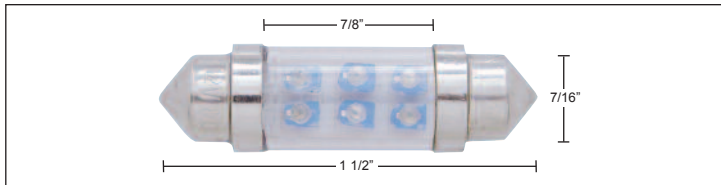

LED ACCESSORY/INTERIOR LIGHT

LED EMBLEM/INTERIOR LIGHT

LED Peterbilt Emblem Light	160
LED Kenworth Emblem Light	161

LED DOME LIGHT

High Power LED Dome Light	162
LED Dome Light	162
LED Center Dome Light	162