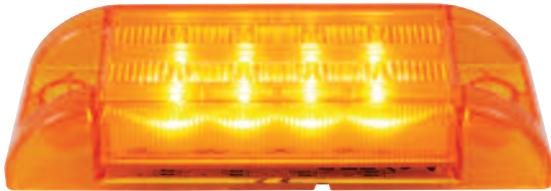

16 LED Rectangular Clearance/Marker Light

Description

- 16 LED Rectangular Clearance/Marker Light
- Reflex Lens, Hard Wired with 2 Bullet Plugs
- Recommended Plug: Item # 34203/34250, [Lifetime Warranty](#)

Item Number	LEDs	Lens	Package	Pack
38253	16 Amber	Amber	Carded	1 Pc./Card
38254	16 Red	Red	Carded	1 Pc./Card
38320	16 Amber	Clear	Carded	1 Pc./Card
38321	16 Red	Clear	Carded	1 Pc./Card