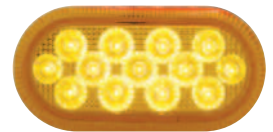

13 LED - Reflector
P. 136