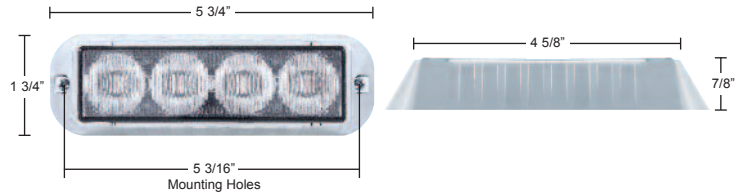

Item Number	LEDs	Application	Flash Pattern	Pack
37233	4 Amber	12V - 24V	12	1 Pc./Box
37234	4 Blue	12V - 24V	12	1 Pc./Box
37235	4 Red	12V - 24V	12	1 Pc./Box
37236	4 White	12V - 24V	12	1 Pc./Box
37237	2 Amber / 2 White	12V - 24V	12	1 Pc./Box
37238	2 Blue / 2 Red	12V - 24V	12	1 Pc./Box