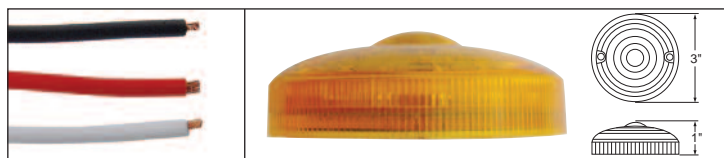

15 LED 3" Dual Function Light - LED Only

Description

- 15 LED 3" Dual Function Light, LED Only
- Available with Colored or Clear Lens, For Auxiliary/Utility Light Applications
- 3 Wires (Hard Wired), **10 Year Warranty**

Item Number	LEDs	Lens	Function	Pack
39428B	15 Amber	Amber	Dual	1 Pc.
39429B	15 Red	Red	Dual	1 Pc.
39430B	15 Amber	Clear	Dual	1 Pc.
39431B	15 Red	Clear	Dual	1 Pc.