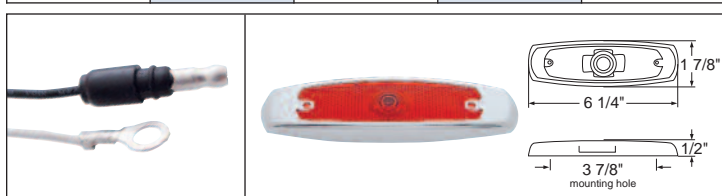

2 LED Rectangular Clearance/Marker Light

Description

- 2 LED Peterbilt Style Rectangular Marker Light
- Available with 2 Amber LEDs or 2 Red LEDs
- Chrome Plastic Bezel Included, Hard Wired (1 Bullet Plug and 1 Ring Terminal)
- Recommended Plug: Item # 34203/34250, [Lifetime Warranty](#)

Item Number	LEDs	Function	Package	Pack
38295	2 Red	Marker	Carded	1 Pc./Card
38295B	2 Red	Marker	Bulk	1 Pc.