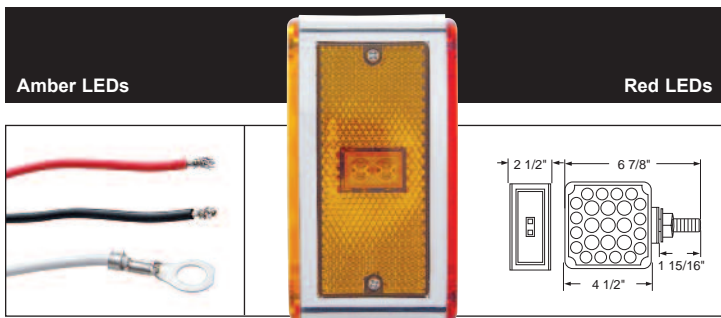

LED Square Double Face Turn Signal Light - Side Mount

Description

- Square Double Face Turn Signal with 25 Amber LEDs + 2 Amber LEDs (Side Marker) + 25 Red LEDs, **Please Specify Driver or Passenger Side**
- Heavy Duty Chrome Housing, Single Stud Mounting, Side Mount
- 3 Wires (1 Wire with Ring Terminal), **10 Year Warranty**

Item Number	LEDs	Lens	Package	Pack
38754	25+2 Amber/ 25 Red	Amber Lens/ Red Lens	Carded	1 Pc./Card
38754B	25+2 Amber/ 25 Red	Amber Lens/ Red Lens	Bulk	1 Pc.