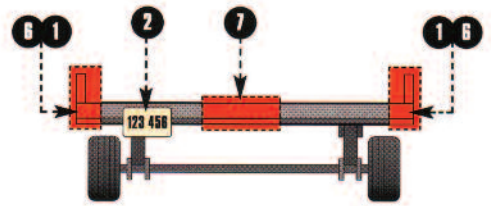

ADDITIONAL EQUIPMENT FOR TRAILERS EXCEEDING THE FOLLOWING PARAMETERS

Length 9.1m (30 ft.) or longer

DESCRIPTION				MANDATORY REQUIREMENTS			
Area	Equipment	SAE Lens Coding	Functional Purpose	Quantity	Color	Location	Height mm(in.) from the ground
5	a Intermediate Side Marker Lamps	(P2 or P3)	Indicate presence of a long vehicle	Minimum 2	Yellow	Each side near center facing sideward	380 (15) minimum
	b Intermediate Side Reflex Reflectors	(A)	Indicate presence of a long vehicle	Minimum 2	Yellow	Each side near center facing sideward	380-1530 (15-60)

Width 2032mm (80 in.) or wider

DESCRIPTION				MANDATORY REQUIREMENTS			
Area	Equipment	SAE Lens Coding	Functional Purpose	Quantity	Color	Location	Height
6	Rear Clearance Lamps *photometrically certified at installation angle	(P2, PC* or P3, PC2*)	Show vehicle's width MAY NOT be combined with tail lamps	Minimum 2	Red	At widest point - symmetrical on the rear or near the rear facing rearward	As high as practicable may be lower only if ID lamps are at the top
7	Rear Identification (ID) Lamps	(P2 or P3)	Indicate presence of a wide vehicle	Exactly 3	Red	On the rear - center horizontally spaced 150mm (6 in.) to 300mm (12 in.) apart facing rearward	At the top - may be lower if door header narrower than 25mm
8	Front Clearance Lamps *photometrically certified at installation angle	(P2, PC* or P3, PC2*)	Show vehicle's width	Minimum 2	Yellow	At widest point - symmetrical on the front or near the front facing forward	As high as practicable

Width 2032mm (80 in.) or wider AND GVWR 4536 kg (10,000 lb.) or more

DESCRIPTION		MANDATORY REQUIREMENTS					
Area	Conspicuity Treatment	DOT Coding	Quantity	Color	Location	Height	Options
9	Rear Upper Body Markings	DOT-C DOT-C2 DOT-C3 DOT-C4	Exactly 2 pairs of 300mm long strips	White	On the rear upper corners facing rearward	At the top	Reflex reflectors may not be required if they are replaced in their required location with conspicuity treatment.
10	Bumper Bar Marking		Continuous	Red/White	On the rear bumper bar's horizontal element full width - facing rearward	No requirement	
11	Rear Lower Body Marking		Continuous	Red/White (see options)	On the rear full width of the vehicle facing rearward	As horizontal as practicable and as close as practicable to the range of 375 to 1525mm from the ground	Optional in Canada: Rear lower body and side conspicuity treatment may also be solid white, solid yellow, or white and yellow.
12	Side Marking		(see location)	Red/White (see options)	Each side - facing sideward continuous, or evenly spaced over minimum of 50% of length starts and ends as close to the front and rear of the vehicle as practicable	As horizontal as practicable and as close as practicable to the range of 375 to 1525mm from the ground	

NOTE: The edge of red conspicuity tape shall not be closer than 75 mm to the edge of any amber lamp and the edge of white conspicuity tape shall not be closer than 75 mm to the edge of any lamp

Trailer Equipment Location Requirements