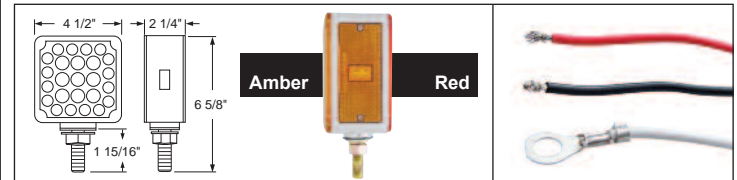

Item Number	LEDs	Description	Package	Pack
38750	25+2 Amber/ 25 Red	Driver/ Color Lens	Carded	1 Pc./Card
38751	25+2 Amber/ 25 Red	Passenger/ Color Lens	Carded	1 Pc./Card
38752	25+2 Amber/ 25 Red	Driver/ Clear Lens	Carded	1 Pc./Card
38753	25+2 Amber/ 25 Red	Passenger/ Clear Lens	Carded	1 Pc./Card