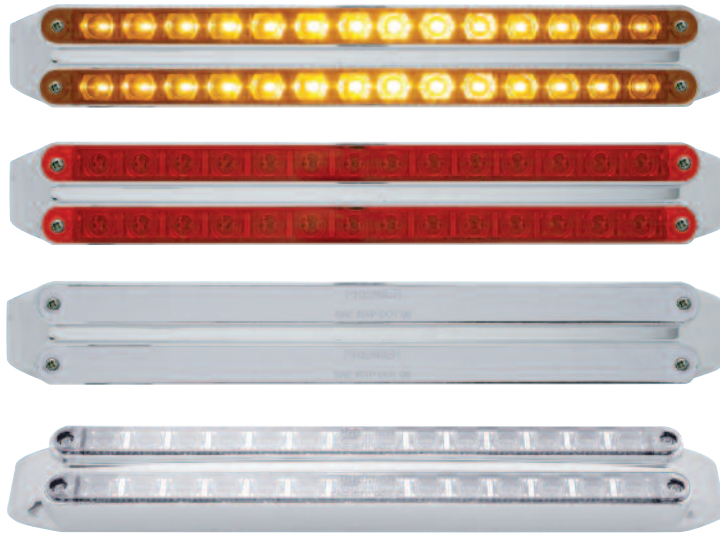

38 LED 13 3/4" Light Bar - 12" LED Light Bar x 2

Description

- 38 LED Dual 12" Reflector Light Bar with Chrome Housing
- Available in Amber or Red with Colored or Clear Lens
- Mounting Screws Can Be Moved to Accommodate Mounting Distance from 4 5/16" - 7 7/16" Apart

Item Number	LEDs	Lens	Lights	Pack
37678	19 Amber/ 19 Amber	Amber Lens/ Amber Lens	39773B/ 39773B	1 Pc./Card
37679	19 Red/ 19 Red	Red Lens/ Red Lens	39774B/ 39774B	1 Pc./Card
37680	19 Amber/ 19 Amber	Clear Lens/ Clear Lens	39775B/ 39775B	1 Pc./Card
37681	19 Red/ 19 Red	Clear Lens/ Clear Lens	39776B/ 39776B	1 Pc./Card