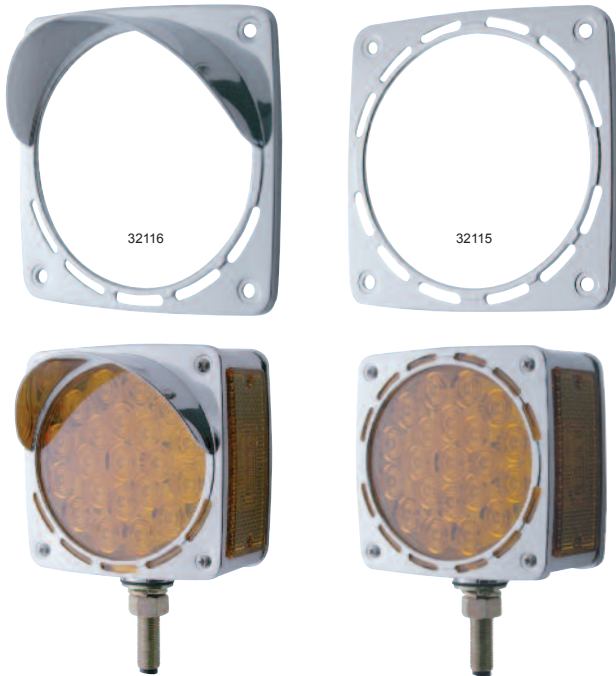

LED Square Light Bezel - 38750 series

Description

- Chrome Plastic LED Square Double Face Light Bezel
- Available with or without Visor
- Only United Pacific Item # 38750, 38751, 38752, 38753, 38754, 38755, 38756, 38757, 38758, 38759

Item Number	Description	Package	Pack
32102	Visor	Carded	1 Pc./Card
32103	No Visor	Carded	1 Pc./Card

LED Square Light Bezel - 38701 Series

Description

- Chrome Plastic Bezel for United Pacific Square Double Face LED Light
- Available with or without Visor
- Fits United Pacific LED Light Only, United Pacific Item # 38701, 38702, 38703, 38704, 38705, 38706, 38707, 38708, 38709, 38710, 38711, and 38712

Item Number	Description	Package	Pack
32115	No Visor	Carded	1 Pc./Card
32116	With Visor	Carded	1 Pc./Card