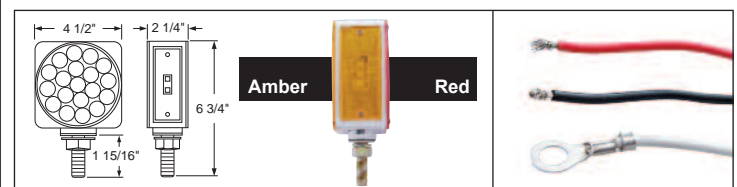

Item Number	LEDs	Description	Package	Pack
38701	21+3 Amber/ 21 Red	Driver/ Color Lens	Carded	1 Pc./Card
38702	21+3 Amber/ 21 Red	Passenger/ Color Lens	Carded	1 Pc./Card
38705	21+3 Amber/ 21 Red	Driver/ Clear Lens	Carded	1 Pc./Card
38706	21+3 Amber/ 21 Red	Passenger/ Clear Lens	Carded	1 Pc./Card