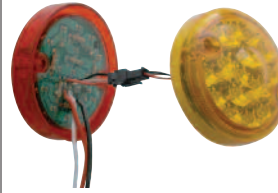

15 LED 3" Light Kit - Reflector
P. 126