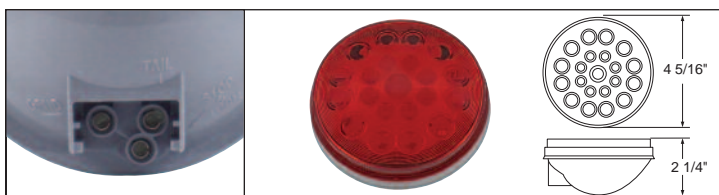

21 LED 4" S/T/T Light - Competition Series

Description

- 21 LED 4" Round Competition Series S/T/T Light
- Available in Red or Clear Lens, 3 Contact Female Terminal
- Recommended Plug: Item # 34212/34216, [Lifetime Warranty](#)

Item Number	LEDs	Lens	Package	Pack
39821	21 Red	Red	Carded	1 Pc./Card
39821B	21 Red	Red	Bulk	1 Pc.
39207	21 Red	Clear	Carded	1 Pc./Card
39207B	21 Red	Clear	Bulk	1 Pc.