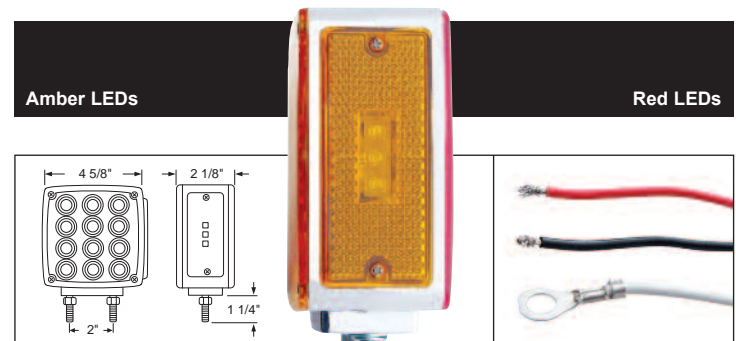

Amber LEDs

Red LEDs