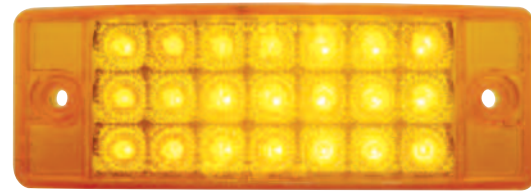

21 LED Rectangular Clearance/Marker Light - Reflector

Description

- 21 LED Rectangular Clearance/Marker Light with Reflector
- Unique Reflector Design, Hard Wired with 2 Bullet Plugs
- Recommended Plug: Item # 34203/34250, [Lifetime Warranty](#)

Item Number	LEDs	Lens	Package	Pack
38256	21 Amber	Amber	Carded	1 Pc./Card
38256B	21 Amber	Amber	Bulk	1 Pc.
38257	21 Red	Red	Carded	1 Pc./Card
38257B	21 Red	Red	Bulk	1 Pc.
38296	21 Amber	Clear	Carded	1 Pc./Card
38296B	21 Amber	Clear	Bulk	1 Pc.
38297	21 Red	Clear	Carded	1 Pc./Card
38297B	21 Red	Clear	Bulk	1 Pc.