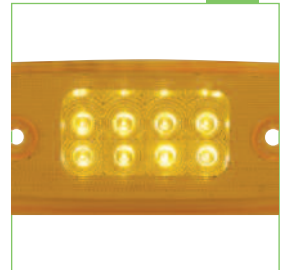

LED Round Grakon 1000 Cab Light	76
LED Round Cab Light	80
LED Round Truck-Lite Cab Light	83

LED FREIGHTLINER / VOLVO CAB LIGHT

Freightliner Cab Light	84
Volvo Cab Light	85

LED PICK-UP CAB LIGHT

LED Pick-Up/SUV Cab Light	85
---------------------------	----