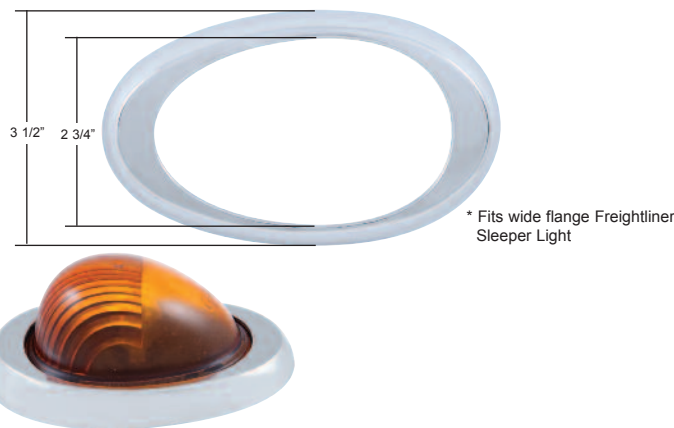

Freightliner Sleeper Light Bezel - Wide Flange

Description

- Chrome Plastic Sleeper Light Bezel for Freightliner
- Fits Freightliner Sleeper Light with Wide Mounting Flanges

Item Number	Description	Package	Pack
34032	Sleeper Light Bezel	Carded	1 Pc./Card