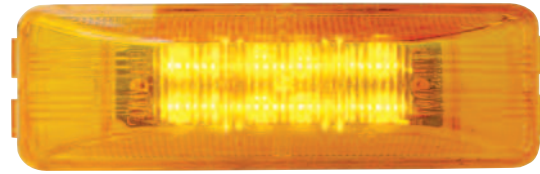

Description

- 12 LED Rectangular Clearance/Marker Light
- Available with 12 Amber LEDs or 12 Red LEDs with Colored or Clear Lens
- Mounting Base: Item # 30919/33006, [Lifetime Warranty](#)

Item Number	LEDs	Lens	Package	Pack
38161	12 Amber	Amber	Carded	1 Pc./Card
38161B	12 Amber	Amber	Bulk	1 Pc.
38162	12 Red	Red	Carded	1 Pc./Card
38162B	12 Red	Red	Bulk	1 Pc.
38212	12 Amber	Clear	Carded	1 Pc./Card
38213	12 Red	Clear	Carded	1 Pc./Card