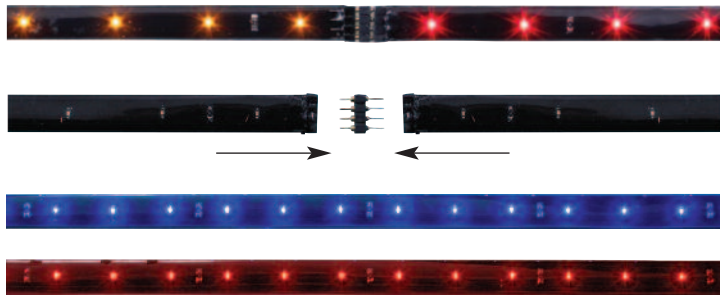

12 LED 12" Flex Light - Connectable

Description

- 12" Connectable LED Strip Light
- Available with Amber, Blue, Green, Red, or White LEDs
- Includes Wire Plug & Light Connector, **6 Month Warranty**

Item Number	LEDs	Color	Package	Pack
37694	12	Amber	Carded	1 Pc./Card
37695	12	Blue	Carded	1 Pc./Card
37696	12	Green	Carded	1 Pc./Card
37697	12	Red	Carded	1 Pc./Card
37698	12	White	Carded	1 Pc./Card