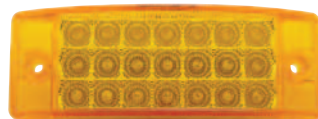

21 LED Rect. - Reflector
P. 20