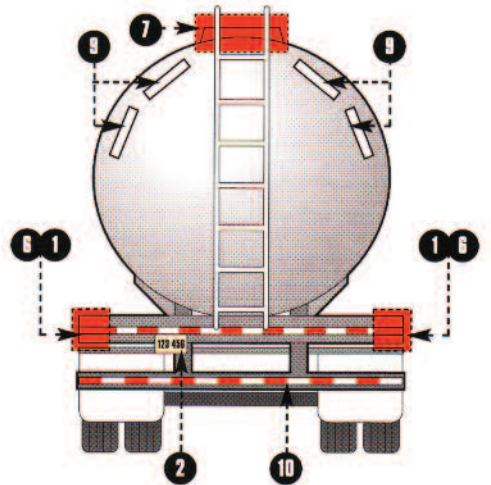

ADDITIONAL EQUIPMENT FOR TRAILERS EXCEEDING THE FOLLOWING PARAMETERS

Length 9.1m (30 ft.) or longer

DESCRIPTION				MANDATORY REQUIREMENTS			
Area	Equipment	SAE Lens Coding	Functional Purpose	Quantity	Color	Location	Height mm(in.) from the ground
5	a Intermediate Side Marker Lamps	(P2 or P3)	Indicate presence of a long vehicle	Minimum 2	Yellow	Each side near center facing sideward	380 (15) minimum
	b Intermediate Side Reflex Reflectors	(A)	Indicate presence of a long vehicle	Minimum 2	Yellow	Each side near center facing sideward	380-1530 (15-60)

Width 2032mm (80 in.) or wider

DESCRIPTION				MANDATORY REQUIREMENTS			
Area	Equipment	SAE Lens Coding	Functional Purpose	Quantity	Color	Location	Height
6	Rear Clearance Lamps *photometrically certified at installation angle	(P2, PC* or P3, PC2*)	Show vehicle's width MAY NOT be combined with tail lamps	Minimum 2	Red	At widest point - symmetrical on the rear or near the rear facing rearward	As high as practicable may be lower only if ID lamps are at the top
7	Rear Identification (ID) Lamps	(P2 or P3)	Indicate presence of a wide vehicle	Exactly 3	Red	On the rear - center horizontally spaced 150mm (6 in.) to 300mm (12 in.) apart facing rearward	At the top - may be lower if door header narrower than 25mm
8	Front Clearance Lamps *photometrically certified at installation angle	(P2, PC* or P3, PC2*)	Show vehicle's width	Minimum 2	Yellow	At widest point - symmetrical on the front or near the front facing forward	As high as practicable

Width 2032mm (80 in.) or wider AND GVWR 4536 kg (10,000 lb.) or more

DESCRIPTION		MANDATORY REQUIREMENTS					
Area	Conspicuity Treatment	DOT Coding	Quantity	Color	Location	Height	Options
9	Rear Upper Body Markings	DOT-C DOT-C2 DOT-C3 DOT-C4	Exactly 2 pairs of 300mm long strips	White	On the rear upper corners facing rearward	At the top	Reflex reflectors may not be required if they are replaced in their required location with conspicuity treatment.
10	Bumper Bar Marking		Continuous	Red/White	On the rear bumper bar's horizontal element full width - facing rearward	No requirement	
11	Rear Lower Body Marking		Continuous	Red/White (see options)	On the rear full width of the vehicle facing rearward	As horizontal as practicable and as close as practicable to the range of 375 to 1525mm from the ground	Optional in Canada: Rear lower body and side conspicuity treatment may also be solid white, solid yellow, or white and yellow.
12	Side Marking		(see location)	Red/White (see options)	Each side - facing sideward continuous, or evenly spaced over minimum of 50% of length starts and ends as close to the front and rear of the vehicle as practicable	As horizontal as practicable and as close as practicable to the range of 375 to 1525mm from the ground	

NOTE: The edge of red conspicuity tape shall not be closer than 75 mm to the edge of any amber lamp and the edge of white conspicuity tape shall not be closer than 75 mm to the edge of any lamp

Trailer Equipment Location Requirements