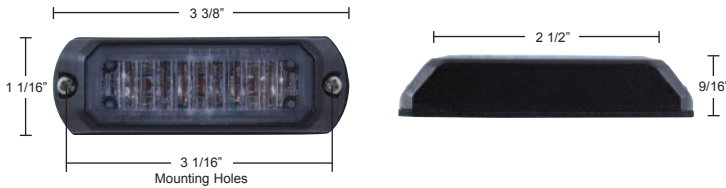

Mini 3 High Power LED Warning Lighthead

Description

- Mini 3 High Power LED Warning Lighthead, Low Profile
- 12V - 24V Application, Surface Mount, 12 Flash Pattern, Multiple Light Synchronization, Mounting Holes are 3 1/16" Apart
- Approximate Size: 3 3/8" L x 1 1/16" W x 9/16" H, **3 Year Warranty**

Item Number	LEDs	Application	Flash Pattern	Pack
37542B	3 Amber	12V - 24V	12	1 Pc./Box
37544B	3 Red	12V - 24V	12	1 Pc./Box
37545B	3 White	12V - 24V	12	1 Pc./Box