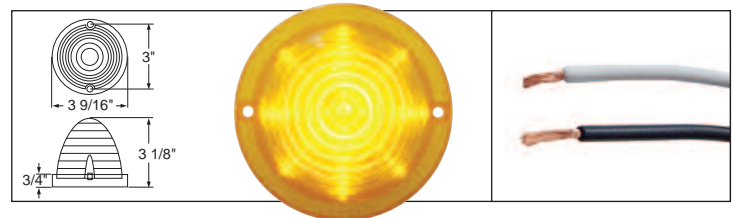

Item Number	LEDs	Lens	Package	Pack
38278	13 Amber	Amber	Carded	1 Pc./Card
38278B	13 Amber	Amber	Bulk	1 Pc.
38696	13 Red	Red	Carded	1 Pc./Card
38696B	13 Red	Red	Bulk	1 Pc.
38279	13 Amber	Clear	Carded	1 Pc./Card
38279B	13 Amber	Clear	Bulk	1 Pc.
38697	13 Red	Clear	Carded	1 Pc./Card
38697B	13 Red	Clear	Bulk	1 Pc.