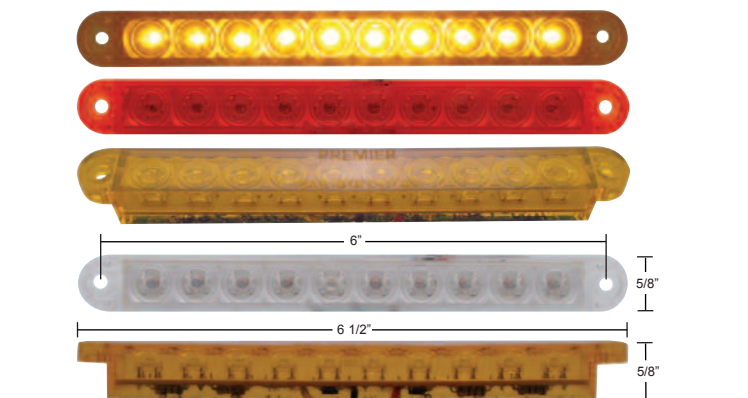

10 LED 6 1/2" Light Bar

Description

- 10 LED 6 1/2" S/T/T & P/T/C Light Bar
- Available in Red or Amber LED with Colored or Clear Lens
- 3 Wires, Approximate Size: 6 1/2" L x 5/8" W
- Mounting Holes Approximately 6" Apart, [Lifetime Warranty](#)

Item Number	LEDs	Lens	Package	Pack
39684B	10 Amber	Amber	Bulk	1 Pc.
39685B	10 Red	Red	Bulk	1 Pc.
39686B	10 Amber	Clear	Bulk	1 Pc.
39687B	10 Red	Clear	Bulk	1 Pc.