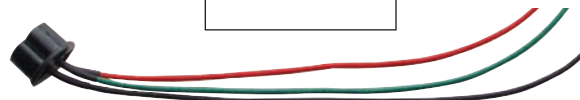

Wire Harness - .180 Female x 100' (7" Lead)

Description
 - 100' Long with 7" Lead
 - Approximately 166 Plugs

Item Number	Description	Package	Pack
34250	.180 Female Plug x 100'	Bulk	1 Pc.

Wire Harness - .180 Female x 100' (13" Lead)