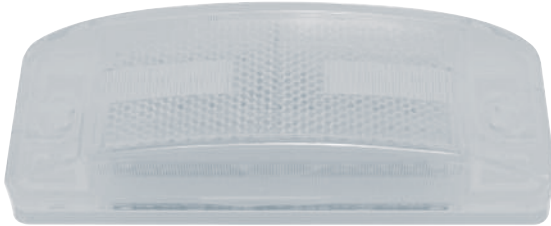

16 LED Rectangular Clearance/Marker Light

Description

- 16 LED Rectangular Clearance/Marker Light
- Reflex Lens, Hard Wired with 2 Bullet Plugs
- Recommended Plug: Item # 34203/34250, [Lifetime Warranty](#)

Item Number	LEDs	Lens	Package	Pack
38253	16 Amber	Amber	Carded	1 Pc./Card
38254	16 Red	Red	Carded	1 Pc./Card
38320	16 Amber	Clear	Carded	1 Pc./Card
38321	16 Red	Clear	Carded	1 Pc./Card

8 SMD LED Rectangular Clearance/Marker Light

Description

- 8 SMD LED Rectangular Clearance/Marker Light
- Unique Lens Optics Reflects Light in Multiple Directions
- Hard Wired with 2 Wires, [Lifetime Warranty](#)

Item Number	LED	Lens	Package	Pack
38670B	8 Amber	Amber	Bulk	1 Pc.
38671B	8 Amber	Clear	Bulk	1 Pc.

8 LED Rectangular Clearance/Marker Light

Description

- 8 LED Rectangular Clearance/Marker Light
- Reflex Lens, Hard Wired with 2 Bullet Plugs
- Recommended Plug: Item # 34203/34250, [Lifetime Warranty](#)

Item Number	LED	Lens	Package	Pack
38258	8 Amber	Amber	Carded	1 Pc./Card
38258B	8 Amber	Amber	Bulk	1 Pc.
38259	8 Red	Red	Carded	1 Pc./Card
38259B	8 Red	Red	Bulk	1 Pc.