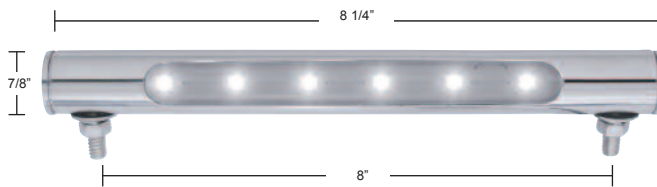

6 LED Tube License Light

Description

- 6 Super Bright LED License Light, Approximately 8 1/4" L and 7/8" W
- Polished Stainless Steel Housing, Mounting Studs are 8" Apart
- 2 Wires (Hard Wired), **6 Month Warranty**

Item Number	LEDs	Lens	Package	Pack
S2008LED	6 White	Clear	Carded	1 Pc./Card

Stainless Steel Housing