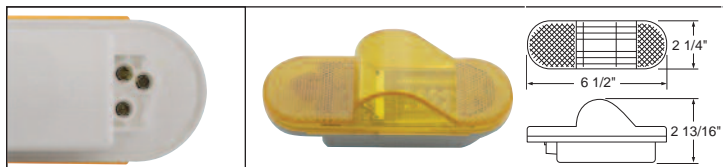

28 LED Mid-Trailer Turn Signal Light

Description

- 28 Amber LED 6" Mid-Trailer Turn Signal Light
- Available in Amber Lens Only, 3 Contact Female Terminal
- Recommended Plug: Item # 34212/34216, [Lifetime Warranty](#)

Item Number	LEDs	Lens	Package	Pack
38857B	28 Amber	Amber	Bulk	1 Pc.