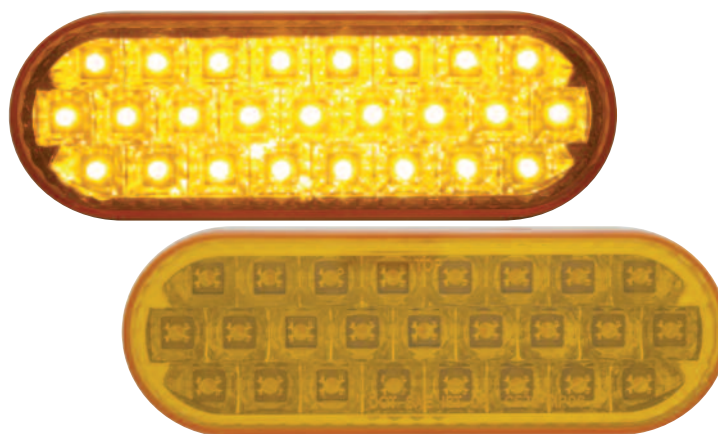

25 LED Oval P/T/C Light - Reflector

Description

- 25 LED 6" Oval P/T/C Light with Chrome Reflector
- Available in Amber Lens Only, Hard Wired with 3 Contact Female Plug
- Recommended Plug: Item # 34212, [Lifetime Warranty](#)

Item Number	LEDs	Lens	Package	Pack
39646B	25 Amber	Amber	Bulk	1 Pc.