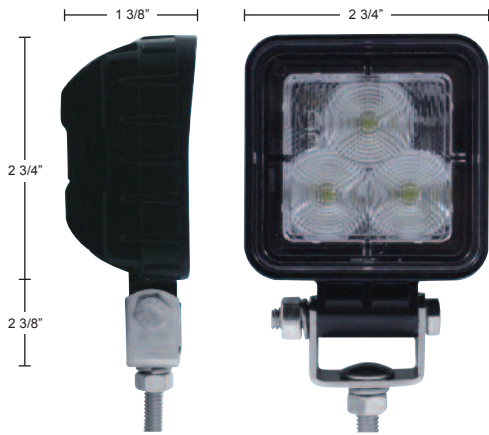

3 High Power 3 Watt LED Compact Work Light - 600 Lumens

Description

- 3 High Power 3 Watt LED Compact Work Light
- 12V - 36V Application, 600 Lumens, **3 Year Warranty**

Item Number	LEDs	Lumens	Function	Voltage	IP Rating	Pack
37157	3 Watt x 3	600	Flood	12V - 36V	IP67	1 Pc./Card
37157B	3 Watt x 3	600	Flood	12V - 36V	IP67	Bulk = 1 Pc.

HIGH POWER 3 WATT X 3 LED	LIGHT 600 LUMENS	MULTIPLE 12V - 36V VOLTAGE

1 High Power 10 Watt LED Mini Work Light - 800 Lumens

Description

- 1 High Power 10 Watt LED Mini Work Light
- 12V - 36V Application, 800 Lumens, **3 Year Warranty**

Item Number	LEDs	Lumens	Function	Voltage	IP Rating	Pack
37088	10 Watt x 1	800	Flood	12V - 36V	IP67	1 Pc./Card
37088B	10 Watt x 1	800	Flood	12V - 36V	IP67	Bulk = 1 Pc.

HIGH POWER 10 WATT LED	LIGHT 800 LUMENS	MULTIPLE 12V - 36V VOLTAGE

6 High Power 5 Watt LED Round Work Light - 1400 Lumens

Description

- 6 High Power, Extra Bright 5 Watt LED Round Work Light with Visor
- 12V - 24V Application, 1400 Lumens, **3 Year Warranty**

Item Number	LEDs	Lumens	Function	Voltage	IP Rating	Pack
37562	5 Watt x 6	1400	Flood	12V - 24V	IP67	1 Pc./Card

HIGH POWER 5 WATT X 6 LED	LIGHT 1400 LUMENS	MULTIPLE 12V - 24V VOLTAGE