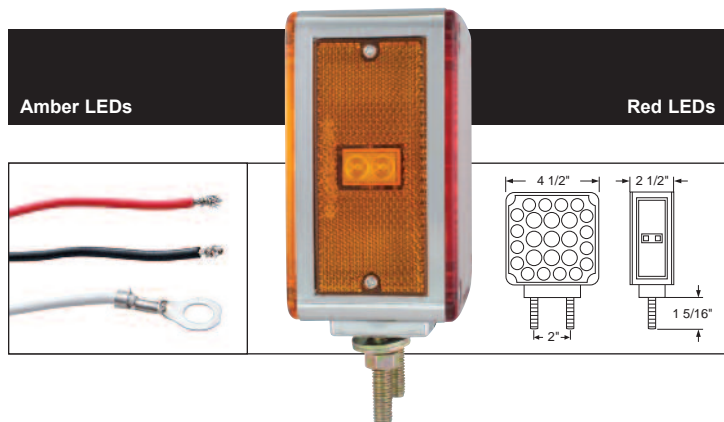

LED Square Double Face Turn Signal Light - Double Stud

Description

- Square Double Face Turn Signal with 25 Amber LEDs + 2 Amber LEDs (Side Marker) + 25 Red LEDs, **Please Specify Driver or Passenger Side**
- Heavy Duty Chrome Housing, Double Stud Mounting
- 3 Wires (1 Wire with Ring Terminal), **10 Year Warranty**

Item Number	LEDs	Description	Package	Pack
38756	25+2 Amber/ 25 Red	Driver/ Color Lens	Carded	1 Pc./Card
38757	25+2 Amber/ 25 Red	Passenger/ Color Lens	Carded	1 Pc./Card
38758	25+2 Amber/ 25 Red	Driver/ Clear Lens	Carded<!-- </td--> <td>1 Pc./Card</td>	
38759	25+2 Amber/ 25 Red	Passenger/ Clear Lens	Carded	1 Pc./Card