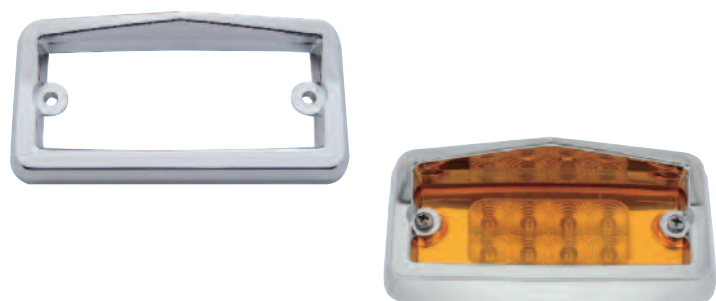

Freightliner Cab/Sunvisor Bezel

Description

- Chrome Plastic Freightliner Cab/Sunvisor Bezel

Item Number	Description	Package	Pack
10547	Chrome Plastic	Carded	1 Pc./Card