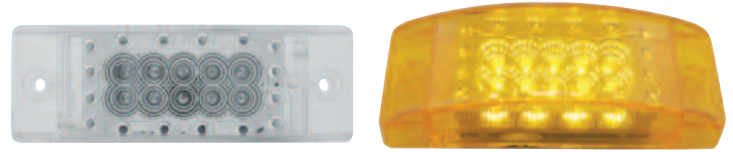

26 LED Rectangular Clearance/Marker Light - Reflector

Description

- 26 LED Rectangular Clearance/Marker Light with Chrome Reflector
- Hard Wired with Two .180 Bullet Plugs
- Unique Reflector Design Projects Light in Multiple Directions
- Recommended Plug: Item # 34203/34250, [Lifetime Warranty](#)

Item Number	LEDs	Lens	Package	Pack
37500	26 Amber	Amber	Carded	1 Pc./Card
37502	26 Amber	Clear	Carded	1 Pc./Card