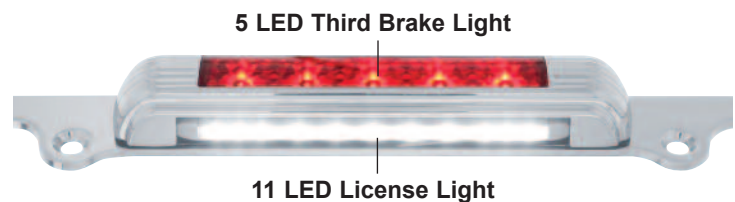

Item Number	Description	Package	Pack
50144	LED License Frame	Carded	1 Pc./Card