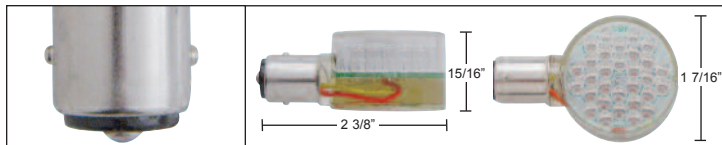

30 LED 1156 Bulb - Right Angle

Description

- Right Angle Bulb with 30 Super Bright LEDs
- 1156 Single Contact, Straight Pins, Epoxy Sealed, **6 Month Warranty**

Item Number	LEDs	Color	Package	Pack
38790	30	Amber	Carded	1 Pc./Card
38791	30	Red	Carded	1 Pc./Card