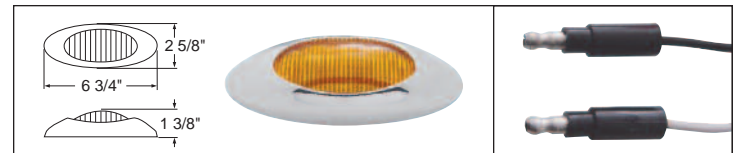

12 LED "Phantom I" Clearance/Marker Light

Description

- "Phantom I" Clearance/Marker Light with 12 LEDs & Chrome Plastic Bezel
- Hard Wired with Two .180 Bullet Plugs, [US Patent: D511220](#)
- Recommended Plug: Item # 34203/34250, [Lifetime Warranty](#)

Item Number	LEDs	Lens	Package	Pack
38230	12 Amber	Amber	Carded	1 Pc./Card
38231	12 Red	Red	Carded	1 Pc./Card
38234	12 Amber	Clear	Carded	1 Pc./Card