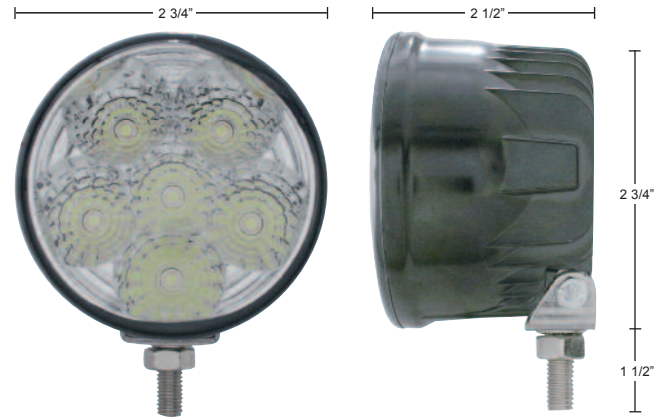

6 High Power 1 Watt LED Round Work Light - 480 Lumens

Description

- 6 High Power, Extra Bright 1 Watt LED Round Work Light
- 12V Application Only, 480 Lumens, **3 Year Warranty**

HIGH POWER
1 WATT X 6
LED

LIGHT
480
LUMENS

MULTIPLE
12V
VOLTAGE

Item Number	LEDs	Lumens	Function	Voltage	IP Rating	Pack
39979	1 Watt x 6	480	Spot	12V	IP65	1 Pc./Box