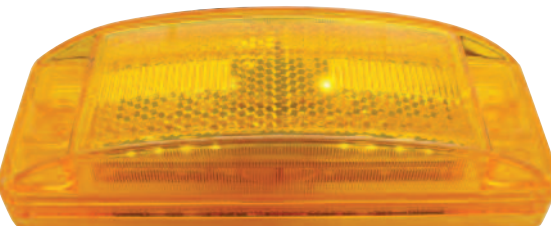

Description

- 8 SMD LED Rectangular Clearance/Marker Light
- Unique Lens Optics Reflects Light in Multiple Directions
- Hard Wired with 2 Wires, [Lifetime Warranty](#)

Item Number	LED	Lens	Package	Pack
38670B	8 Amber	Amber	Bulk	1 Pc.
38671B	8 Amber	Clear	Bulk	1 Pc.