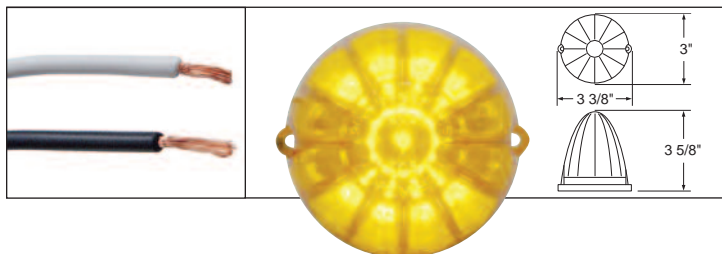

19 LED Grakon 1000 Cab Light - Watermelon

Description

- 19 Amber LED Cab Light with Watermelon Lens
- Fits Grakon 1000 Cab Light, Fully Sealed Electronic
- Proper Installation Requires Use of OEM Rubber Gasket
- 2 Wires (Hard Wired) , **10 Year Warranty**
- **Warning: Dark Amber Lens for Off-Road/Auxiliary Use Only**

Item Number	Style	LEDs	Lens	Pack
38313	Watermelon	19 Amber	Amber	1 Pc./Card
38313B	Watermelon	19 Amber	Amber	1 Pc.
37596B	Watermelon	19 Amber	Dark Amber	1 Pc.
38462	Watermelon	19 Amber	Clear	1 Pc./Card
38462B	Watermelon	19 Amber	Clear	1 Pc.