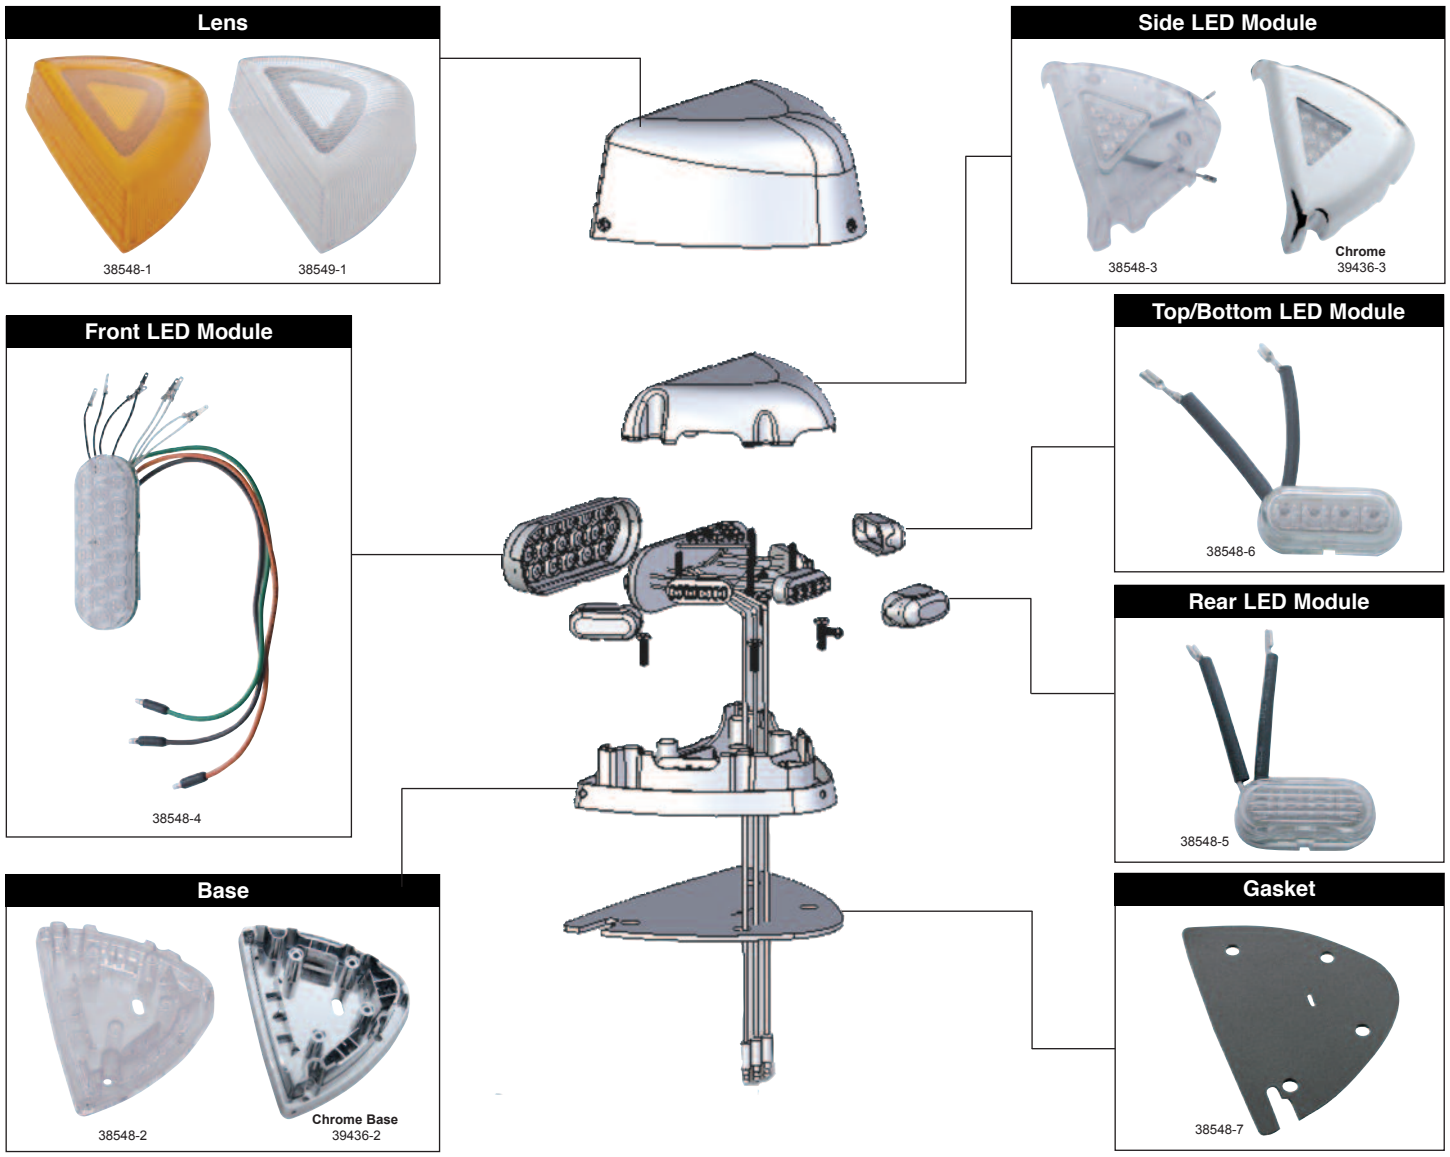

Only Front and Back LEDs Lit on Bright During Turning

All LEDs Lit on Bright During Turning

Only Front and Top LEDs Lit on Bright

No LEDs on Side of Light

LEDs on Side of Light

LEDs on Side of Light

37 LED Turn Signal Light Component Diagram
 Applicable to Item # 38548/38549/39436/39437