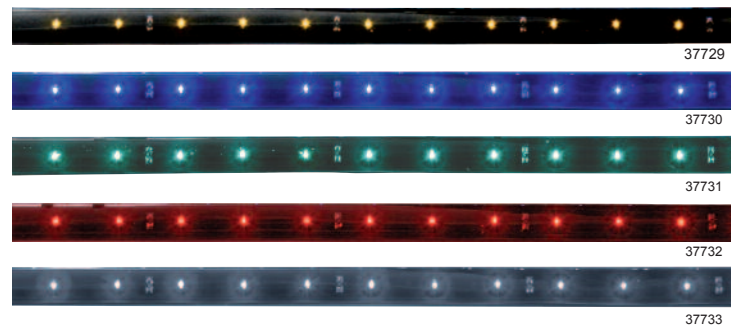

15 LED 20" Flex Strip Light

Item Number	LEDs	Color	Lenth	Pack
37239	15	Amber	20"	1 Pc./Card
37240	15	Blue	20"	1 Pc./Card
37241	15	Red	20"	1 Pc./Card
37242	15	White	20"	1 Pc./Card