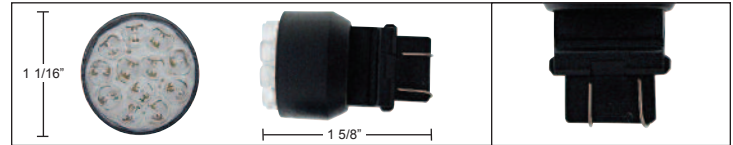

12 LED 3157 Bulb

Description

- 3157 Bulb with 12 LEDs
- 3157 Wedge Base, Epoxy Sealed, **6 Month Warranty**

Item Number	LEDs	Color	Package	Pack
38210	12	Amber	Carded	1 Pc./Card
38211	12	Red	Carded	1 Pc./Card
38341	12	White	Carded	1 Pc./Card