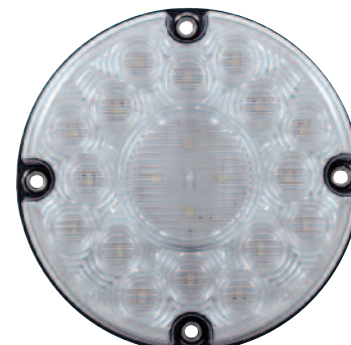

20 LED 7" Round Back-Up Light

Description

- 7" Back-Up Light with 20 Super White LED
- Epoxy Sealed, Specially Designed Lens
- Specially Designed Lens
- [Lifetime Warranty](#)

Item Number	LEDs	Lens	Package	Pack
38395B	20 White	Clear	Bulk	1 Pc.