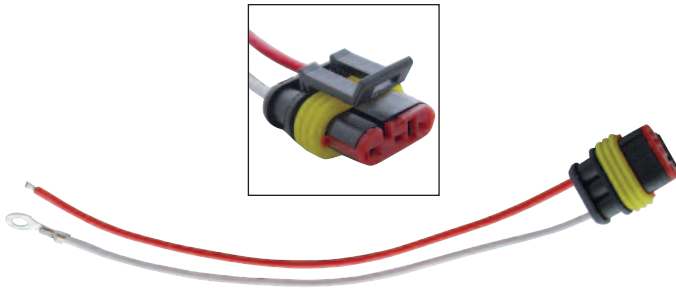

2 Wire Plug

Description

- 2 Wire Molded Plug Adaptor
- Ground Wire with #10 Ring Termination
- Red (Hot) Wire Stripped End

Item Number	Description	Package	Pack
34270	2 Wire Plug	Bulk	1 Pc.