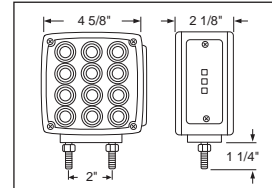

LED Square Double Face Turn Signal Light - Double Stud

Description

- Square Double Face Turn Signal Light with 21 Amber LEDs + 3 Amber LEDs (Side Marker) + 21 Red LEDs, **Please Specify Driver or Passenger Side**
- Heavy Duty Chrome Housing, Double Stud Mounting
- 3 Wires (1 Wire with Ring Terminal), **10 Year Warranty**

Item Number	LEDs	Description	Package	Pack
38703	21+3 Amber/ 21 Red	Driver/ Color Lens	Carded	1 Pc./Card
38704	21+3 Amber/ 21 Red	Passenger/ Color Lens	Carded	1 Pc./Card
38707	21+3 Amber/ 21 Red	Driver/ Clear Lens	Carded	1 Pc./Card
38708	21+3 Amber/ 21 Red	Passenger/ Clear Lens	Carded	1 Pc./Card

Amber LEDs

Red LEDs

LED Square Double Face Turn Signal Light - Double Stud

Description

- Square Double Face Turn Signal with 12 Amber LEDs + 3 Amber LEDs (Side Marker) + 12 Red LEDs, **Please Specify Driver or Passenger Side**
- Heavy Duty Chrome Housing, Double Stud Mounting
- 3 Wires (1 Wire with Ring Terminal), **10 Year Warranty**

Item Number	LEDs	Lens	Package	Pack
37578	12+3 Amber/ 12 Red	Driver/ Color Lens	Carded	1 Pc./Card
37579	12+3 Amber/ 12 Red	Passenger/ Color Lens	Carded	1 Pc./Card
37580	12+3 Amber/ 12 Red	Driver/ Clear Lens	Carded	1 Pc./Card
37581	12+3 Amber/ 12 Red	Passenger/ Clear Lens	Carded	1 Pc./Card

Amber LEDs

Red LEDs