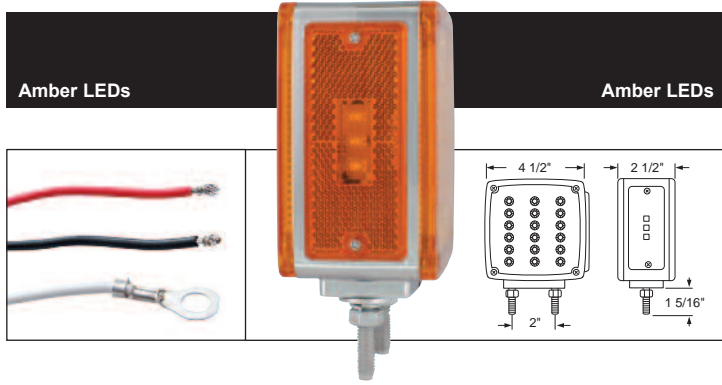

LED Square Double Face Turn Signal Light - Double Stud

Description

- Square Double Face Turn Signal with 18 x 2 Amber LEDs + 3 Amber LEDs (Side Marker), Universal Design, Fits Both Driver and Passenger Side
- Heavy Duty Chrome Housing, Double Stud Mounting, Reflector Design
- 3 Wires (1 Wire with Ring Terminal), **10 Year Warranty**

Item Number	LEDs	Description	Package	Pack
39777	18+3 Amber/ 18 Amber	Amber Lens/ Amber Lens	Carded	1 Pc./Card
39778	18+3 Amber/ 18 Amber	Clear Lens/ Clear Lens	Carded	1 Pc./Card