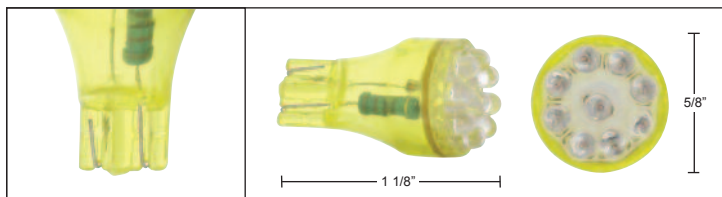

9 LED 194/912/921 Bulb

Description

- 194/912/921 Bulb with 9 Micro LEDs, 194/912/921 Wedge Base

Item Number	LEDs	Color	Package	Pack
37734	9	Amber	Carded	2 Pcs./Card
37735	9	Blue	Carded	2 Pcs./Card
37736	9	Red	Carded	2 Pcs./Card
37737	9	White	Carded	2 Pcs./Card