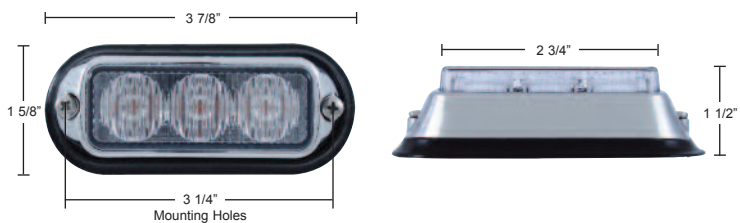

4 High Power LED Warning Lighthead

Description

- 4 High Power LED Warning Lighthead with Deluxe Chrome Bezel
- 12V - 24V Application, Surface Mount, 12 Flash Pattern, Multiple Light Synchronization, Mounting Holes are 5 3/16" Apart
- Approximate Size: 5 3/4" L x 1 3/4" W x 7/8" H, **3 Year Warranty**

Item Number	LEDs	Application	Flash Pattern	Pack
37233	4 Amber	12V - 24V	12	1 Pc./Box
37234	4 Blue	12V - 24V	12	1 Pc./Box
37235	4 Red	12V - 24V	12	1 Pc./Box
37236	4 White	12V - 24V	12	1 Pc./Box
37237	2 Amber / 2 White	12V - 24V	12	1 Pc./Box
37238	2 Blue / 2 Red	12V - 24V	12	1 Pc./Box

3 High Power LED Warning Lighthead

Description

- 3 High Power LED Warning Lighthead with Deluxe Chrome Bezel
- 12V - 24V Application, Surface Mount, 12 Flash Pattern, Multiple Light Synchronization, Mounting Holes are 4 1/8" Apart
- Approximate Size: 4 3/4" L x 1 3/4" W x 7/8" H, **3 Year Warranty**

Item Number	LEDs	Application	Flash Pattern	Pack
37627B	3 Amber	12V - 24V	12	1 Pc./Box
37628B	3 Blue	12V - 24V	12	1 Pc./Box
37629B	3 Red	12V - 24V	12	1 Pc./Box
37582B	3 White	12V - 24V	12	1 Pc./Box

3 High Power LED Warning Lighthead - Chrome Bezel

Description

- 3 High Power LED Warning Lighthead with Chrome Bezel
- 12V - 24V Application, Surface Mount, 12 Flash Pattern, Multiple Light Synchronization, Mounting Holes are 3 1/4" Apart
- Approximate Size: 3 7/8" L x 1 5/8" W x 1 1/2" H, **3 Year Warranty**

Item Number	LEDs	Application	Flash Pattern	Pack
37538B	3 Amber	12V - 24V	12	1 Pc./Box
37540B	3 Red	12V - 24V	12	1 Pc./Box
37541B	3 White	12V - 24V	12	1 Pc./Box