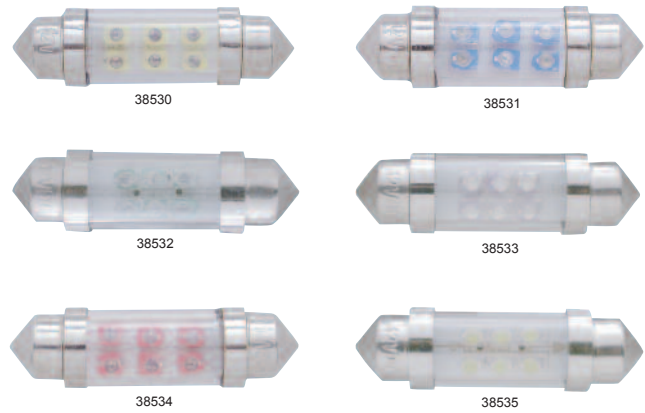

LED ACCESSORY/INTERIOR LIGHT

LED EMBLEM/INTERIOR LIGHT

LED Peterbilt Emblem Light	160
LED Kenworth Emblem Light	161

LED DOME LIGHT

High Power LED Dome Light	162
LED Dome Light	162
LED Center Dome Light	162