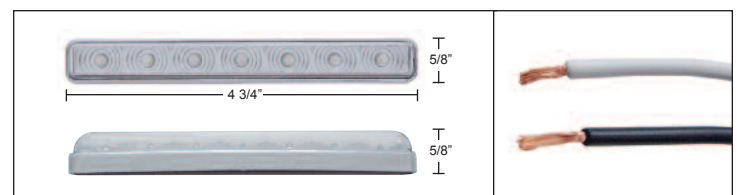

7 LED 4 3/4" Auxiliary Light

Description

- 7 Super Bright LED Strip Light, Chrome Plastic Housing and Reflector
- 2 Wires (Hard Wired), Double Sided Tape Mount, **6 Month Warranty**

Item Number	LEDs	Color	Package	Pack
38817	7	Blue	Carded	1 Pc./Card