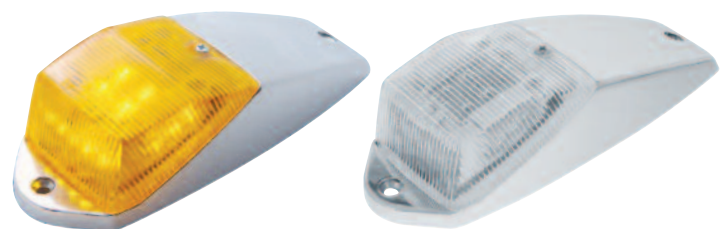

15 LED Pick-Up/SUV Cab Light Kit

Description

- 15 LED Cab Light for Pick-Up Trucks and SUVs, Chrome Housing Included
- 2 Wires (1 Wire with Ring Terminal), **10 Year Warranty**

Item Number	LEDs	Lens	Package	Pack
38453	15 Amber	Amber	Carded	1 Pc./Card
38454	15 Amber	Clear	Carded	1 Pc./Card