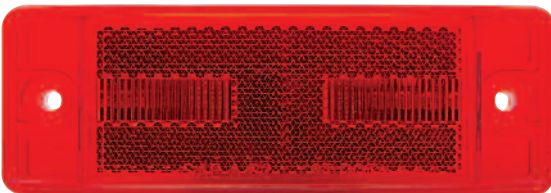

Description

- 8 SMD LED Rectangular Clearance/Marker Light
- Unique Lens Optics Reflects Light in Multiple Directions
- Hard Wired with 2 Wires, [Lifetime Warranty](#)

Item Number	LED	Lens	Package	Pack
38670B	8 Amber	Amber	Bulk	1 Pc.
38671B	8 Amber	Clear	Bulk	1 Pc.