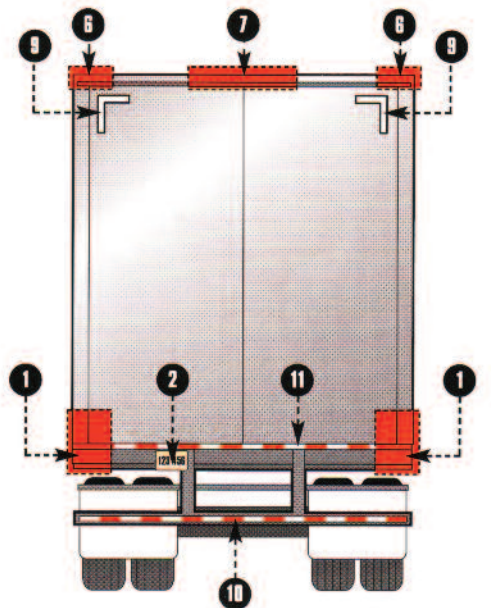

ADDITIONAL EQUIPMENT FOR TRAILERS EXCEEDING THE FOLLOWING PARAMETERS

Length 9.1m (30 ft.) or longer

DESCRIPTION				MANDATORY REQUIREMENTS			
Area	Equipment	SAE Lens Coding	Functional Purpose	Quantity	Color	Location	Height mm(in.) from the ground
5	a Intermediate Side Marker Lamps	(P2 or P3)	Indicate presence of a long vehicle	Minimum 2	Yellow	Each side near center facing sideward	380 (15) minimum
	b Intermediate Side Reflex Reflectors	(A)	Indicate presence of a long vehicle	Minimum 2	Yellow	Each side near center facing sideward	380-1530 (15-60)

Width 2032mm (80 in.) or wider

DESCRIPTION				MANDATORY REQUIREMENTS			
Area	Equipment	SAE Lens Coding	Functional Purpose	Quantity	Color	Location	Height
6	Rear Clearance Lamps *photometrically certified at installation angle	(P2, PC* or P3, PC2*)	Show vehicle's width MAY NOT be combined with tail lamps	Minimum 2	Red	At widest point - symmetrical on the rear or near the rear facing rearward	As high as practicable may be lower only if ID lamps are at the top
7	Rear Identification (ID) Lamps	(P2 or P3)	Indicate presence of a wide vehicle	Exactly 3	Red	On the rear - center horizontally spaced 150mm (6 in.) to 300mm (12 in.) apart facing rearward	At the top - may be lower if door header narrower than 25mm
8	Front Clearance Lamps *photometrically certified at installation angle	(P2, PC* or P3, PC2*)	Show vehicle's width	Minimum 2	Yellow	At widest point - symmetrical on the front or near the front facing forward	As high as practicable

Width 2032mm (80 in.) or wider AND GVWR 4536 kg (10,000 lb.) or more

DESCRIPTION		MANDATORY REQUIREMENTS					
Area	Conspicuity Treatment	DOT Coding	Quantity	Color	Location	Height	Options
9	Rear Upper Body Markings	DOT-C DOT-C2 DOT-C3 DOT-C4	Exactly 2 pairs of 300mm long strips	White	On the rear upper corners facing rearward	At the top	Reflex reflectors may not be required if they are replaced in their required location with conspicuity treatment.
10	Bumper Bar Marking		Continuous	Red/White	On the rear bumper bar's horizontal element full width - facing rearward	No requirement	
11	Rear Lower Body Marking		Continuous	Red/White (see options)	On the rear full width of the vehicle facing rearward	As horizontal as practicable and as close as practicable to the range of 375 to 1525mm from the ground	Optional in Canada: Rear lower body and side conspicuity treatment may also be solid white, solid yellow, or white and yellow.
12	Side Marking		(see location)	Red/White (see options)	Each side - facing sideward continuous, or evenly spaced over minimum of 50% of length starts and ends as close to the front and rear of the vehicle as practicable	As horizontal as practicable and as close as practicable to the range of 375 to 1525mm from the ground	

NOTE: The edge of red conspicuity tape shall not be closer than 75 mm to the edge of any amber lamp and the edge of white conspicuity tape shall not be closer than 75 mm to the edge of any lamp

Trailer Equipment Location Requirements