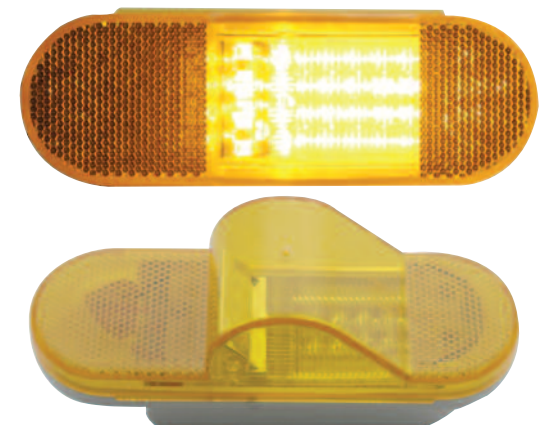

28 LED Mid-Trailer Turn Signal Light

Description

- 28 Amber LED 6" Mid-Trailer Turn Signal Light
- Available in Amber Lens Only, 3 Contact Female Terminal
- Recommended Plug: Item # 34212/34216, [Lifetime Warranty](#)

Item Number	LEDs	Lens	Package	Pack
38857B	28 Amber	Amber	Bulk	1 Pc.