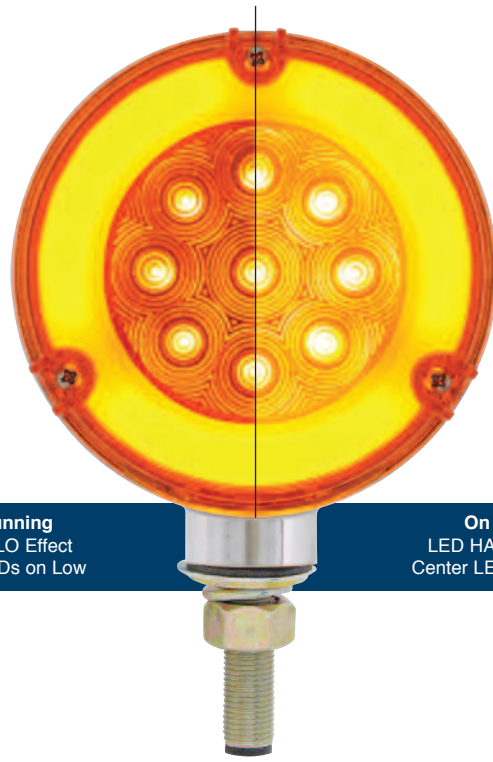

LED Double Face Turn Signal Light - GLO Light

Description

- 27 Amber/27 Red LED Double Face “GLO” Turn Signal Light
- Heavy Duty Chrome Housing, Stud Mounting
- 3 Wires (1 Wire with Ring Terminal), **10 Year Warranty**

Item Number	LEDs	Lens	Package	Pack
37083	27 Amber/ 27 Red	Amber Lens/ Red Lens	Carded	1 Pc./Card
37084	27 Amber/ 27 Red	Clear Lens/ Clear Lens	Carded	1 Pc./Card

On Running
LED HALO Effect
Center LEDs on Low

On Stop
LED HALO Effect
Center LEDs on High

LED Square Double Face “GLO” Signal Light - Double Stud

Description

- Square Double Face “GLO” Turn Signal Light with 28 Amber LEDs + 3 Amber LEDs (Side Marker) + 28 Red LEDs, Please Specify Driver or Passenger Side
- Unique Patent Pending “GLO” Design, Halo Effect on Running, All LEDs Lit on Stop
- Heavy Duty Chrome Housing, Double Stud Mounting
- 3 Wires (1 Wire with Ring Terminal), **10 Year Warranty**
- ***Patent Pending***

Item Number	LEDs	Description	Package	Pack
37124	28+3 Amber/ 28 Red	Driver/ Color Lens	Carded	1 Pc./Card
37125	28+3 Amber/ 28 Red	Passenger/ Color Lens	Carded	1 Pc./Card