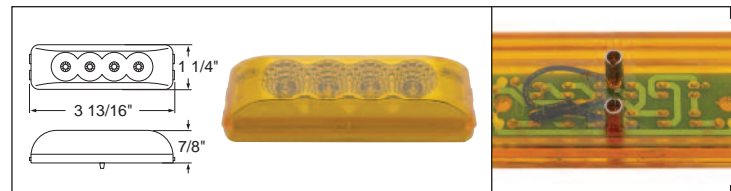

Item Number	LED	Lens	Package	Pack
39463	4 Amber	Amber	Carded	1 Pc./Card
39464	4 Red	Red	Carded	1 Pc./Card
39465	4 Amber	Clear	Carded	1 Pc./Card
39466	4 Red	Clear	Carded	1 Pc./Card