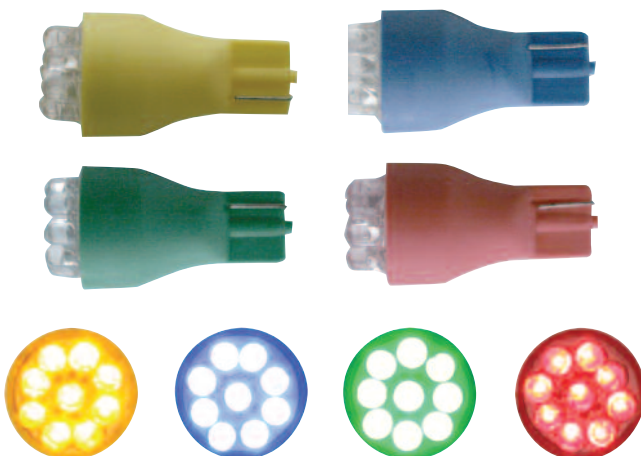

9 LED 904 Bulb

Description

- 904 Bulb with 9 Super Bright LEDs, 9.3 Watts, 6 Month Warranty

Item Number	LEDs	Color	Package	Pack
38982	9	Amber	Carded	2 Pcs./Card
38983	9	Blue	Carded	2 Pcs./Card
38984	9	Green	Carded	2 Pcs./Card
38986	9	Red	Carded	2 Pcs./Card