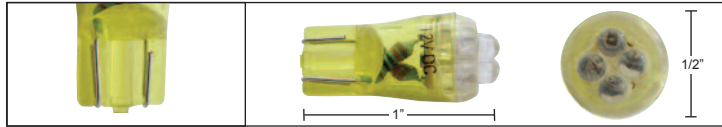

4 LED 194 Bulb

Description

- 4 LED 194 Bulb, Deluxe Packaging with 3 Bulbs Per Card, 194 Wedge Base

Item Number	LEDs	Color	Package	Pack
38272	4	Amber	Carded	3 Pcs./Card
38273	4	Blue	Carded	3 Pcs./Card
38274	4	Green	Carded	3 Pcs./Card
38276	4	Red	Carded	3 Pcs./Card
38277	4	White	Carded	3 Pcs./Card