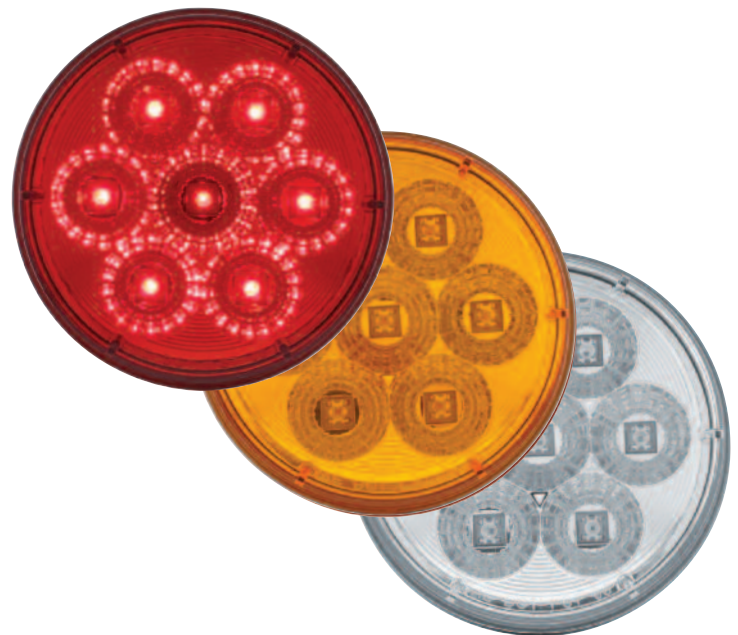

7 LED 4" S/T/T & P/T/C Light - Reflector

Description

- 7 LED 4" Round S/T/T & P/T/C Light with Chrome Reflector
- Available in Colored or Clear Lens, 3 Contact Female Terminal
- Recommended Plug: Item # 34212/34216, [Lifetime Warranty](#)

Item Number	LEDs	Lens	Package	Pack
39924	7 Red	Red	Carded	1 Pc./Card
39924B	7 Red	Red	Bulk	1 Pc.
39925	7 Red	Clear	Carded	1 Pc./Card
39925B	7 Red	Clear	Bulk	1 Pc.
39973	7 Amber	Amber	Carded	1 Pc./Card
39973B	7 Amber	Amber	Bulk	1 Pc.
39974	7 Amber	Clear	Carded	1 Pc./Card
39974B	7 Amber	Clear	Bulk	1 Pc.