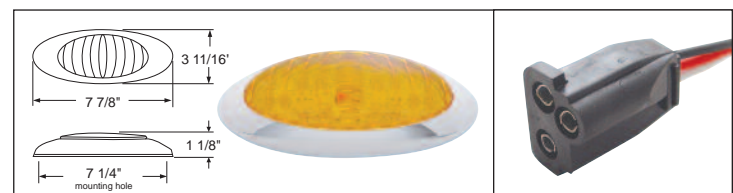

LED "Phantom III" S/T/T & P/T/C Light - Large Oval

Description

- Large Oval "Phantom III" LED Light with Chrome Bezel
- Available in Amber or Red Lens, Hard Wired with 3 Contact Female Plug
- Recommended Plug: Item # 34212, [Lifetime Warranty](#)

Item Number	LEDs	Lens	Package	Pack
38214	48 Amber	Amber	Carded	1 Pc./Card
38215	40 Red	Red	Carded	1 Pc./Card
38215B	40 Red	Red	Bulk	1 Pc.