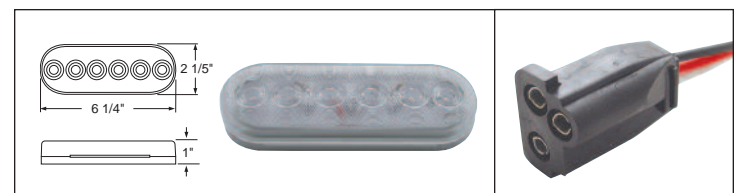

6 LED Oval S/T/T Light

Description

- 6 LED 6" Oval S/T/T Light
- Available in Clear Lens Only, Hard Wired with 3 Contact Female Plug
- Recommended Plug: Item # 34212, [Lifetime Warranty](#)

Item Number	LEDs	Lens	Package	Pack
39655B	6 Red	Clear	Bulk	1 Pc.