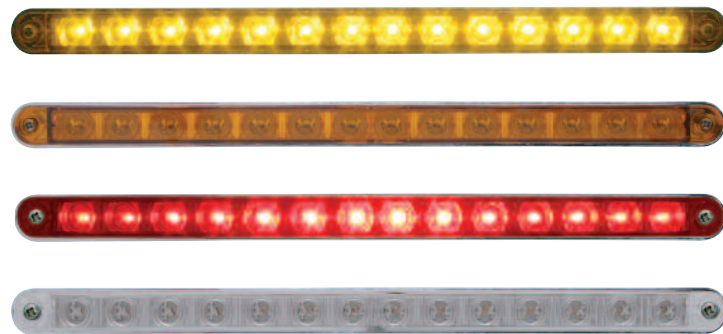

14 LED 12" Light Bar - Chrome Bezel

Description

- 14 LED 12" Light Bar with Chrome Plastic Bezel
- Available with Red or Amber LEDs in Colored or Clear Lens
- Stainless Steel Mounting Hardware Included
- Mounting Screws Can Be Moved to Accommodate Mounting Distance from 4 1/2" - 7 3/8" Apart
- 12" Chrome Plastic Light Bar Bezel Available Separately: Item # 30933B

Item Number	LEDs	Lens	Light	Pack
39606	14 Amber	Amber	38946B	1 Pc./Card
39608	14 Amber	Clear	38948B	1 Pc./Card
39607	14 Red	Red	38947B	1 Pc./Card
39609	14 Red	Clear	38949B	1 Pc./Card