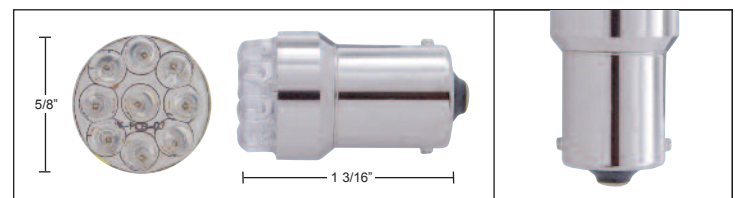

9 LED 89 Bulb

Description

- 89 Bulb with 9 Super Bright LEDs, 7.3 Watts, 6 Month Warranty

Item Number	LEDs	Color	Package	Pack
38990	9	Blue	Carded	2 Pcs./Card
38991	9	Green	Carded	2 Pcs./Card
38994	9	White	Carded	2 Pcs./Card