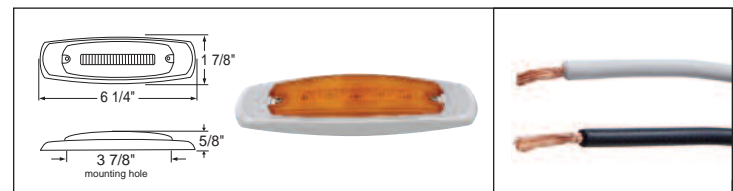

4 LED Rectangular Clearance/Marker Light - GLO Light

Description

- 4 LED Rectangular Clearance/Marker "GLO" Light with Chrome Plastic Bezel
- Available in Amber or Red LED with Colored Lens, Hard Wired
- Hard Wired with 2 Wires, **Lifetime Warranty**

Item Number	LEDs	Lens	Package	Pack
36980	4 Amber	Amber	Carded	1 Pc./Card
36981	4 Red	Red	Carded	1 Pc./Card
36982	4 Amber	Clear	Carded	1 Pc./Card
36983	4 Red	Clear	Carded	1 Pc./Card