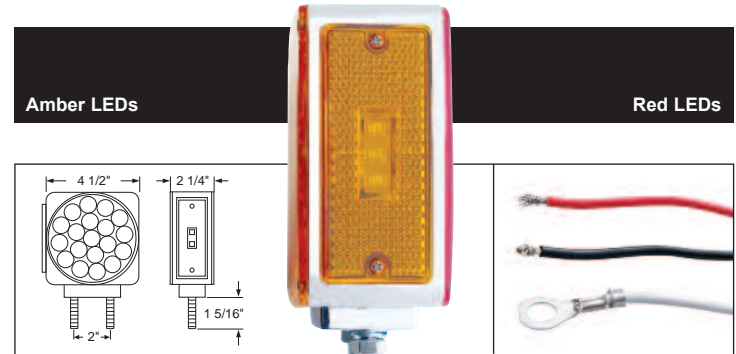

LED Square Double Face Turn Signal Light - Double Stud

Description

- Square Double Face Turn Signal Light with 21 Amber LEDs + 3 Amber LEDs (Side Marker) + 21 Red LEDs, **Please Specify Driver or Passenger Side**
- Heavy Duty Chrome Housing, Double Stud Mounting
- 3 Wires (1 Wire with Ring Terminal), **10 Year Warranty**

Item Number	LEDs	Description	Package	Pack
38703	21+3 Amber/ 21 Red	Driver/ Color Lens	Carded	1 Pc./Card
38704	21+3 Amber/ 21 Red	Passenger/ Color Lens	Carded	1 Pc./Card
38707	21+3 Amber/ 21 Red	Driver/ Clear Lens	Carded	1 Pc./Card
38708	21+3 Amber/ 21 Red	Passenger/ Clear Lens	Carded	1 Pc./Card

Amber LEDs

Red LEDs

LED Square Double Face Turn Signal Light - Double Stud

Description

- Square Double Face Turn Signal with 12 Amber LEDs + 3 Amber LEDs (Side Marker) + 12 Red LEDs, **Please Specify Driver or Passenger Side**
- Heavy Duty Chrome Housing, Double Stud Mounting
- 3 Wires (1 Wire with Ring Terminal), **10 Year Warranty**

Item Number	LEDs	Lens	Package	Pack
37578	12+3 Amber/ 12 Red	Driver/ Color Lens	Carded	1 Pc./Card
37579	12+3 Amber/ 12 Red	Passenger/ Color Lens	Carded	1 Pc./Card
37580	12+3 Amber/ 12 Red	Driver/ Clear Lens	Carded	1 Pc./Card
37581	12+3 Amber/ 12 Red	Passenger/ Clear Lens	Carded	1 Pc./Card