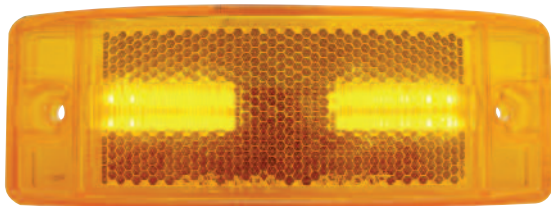

16 LED Rectangular Clearance/Marker Light

Description

- 16 LED Rectangular Clearance/Marker Light
- Reflex Lens, Hard Wired with 2 Bullet Plugs
- Recommended Plug: Item # 34203/34250, [Lifetime Warranty](#)

Item Number	LEDs	Lens	Package	Pack
38253	16 Amber	Amber	Carded	1 Pc./Card
38254	16 Red	Red	Carded	1 Pc./Card
38320	16 Amber	Clear	Carded	1 Pc./Card
38321	16 Red	Clear	Carded	1 Pc./Card

8 SMD LED Rectangular Clearance/Marker Light

Description

- 8 SMD LED Rectangular Clearance/Marker Light
- Unique Lens Optics Reflects Light in Multiple Directions
- Hard Wired with 2 Wires, [Lifetime Warranty](#)

Item Number	LED	Lens	Package	Pack
38670B	8 Amber	Amber	Bulk	1 Pc.
38671B	8 Amber	Clear	Bulk	1 Pc.

8 LED Rectangular Clearance/Marker Light

Description

- 8 LED Rectangular Clearance/Marker Light
- Reflex Lens, Hard Wired with 2 Bullet Plugs
- Recommended Plug: Item # 34203/34250, [Lifetime Warranty](#)

Item Number	LED	Lens	Package	Pack
38258	8 Amber	Amber	Carded	1 Pc./Card
38258B	8 Amber	Amber	Bulk	1 Pc.
38259	8 Red	Red	Carded	1 Pc./Card
38259B	8 Red	Red	Bulk	1 Pc.