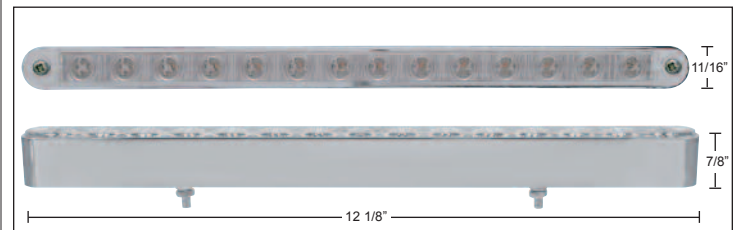

14 LED 12" Light Bar

Description

- 14 LED 12" Light Bar with Chrome Plastic Bezel
- Available in Blue, Green, or White LEDs with Clear Lens
- Amber and Red LEDs Available with Chrome Lens
- 12" Chrome Plastic Light Bar Bezel Available Separately: Item # 30933B
- Mounting Screws Can Be Moved to Accommodate Mounting Distance from 4 1/2" - 7 3/8" Apart, **6 Month Warranty**

Item Number	LEDs	Lens	Light	Pack
39804	14 Blue	Clear	39483B	1 Pc./Card
39805	14 Green	Clear	39484B	1 Pc./Card
39806	14 White	Clear	39485B	1 Pc./Card
39698	14 Amber	Chrome	39644B	1 Pc./Card
39699	14 Red	Chrome	39645B	1 Pc./Card