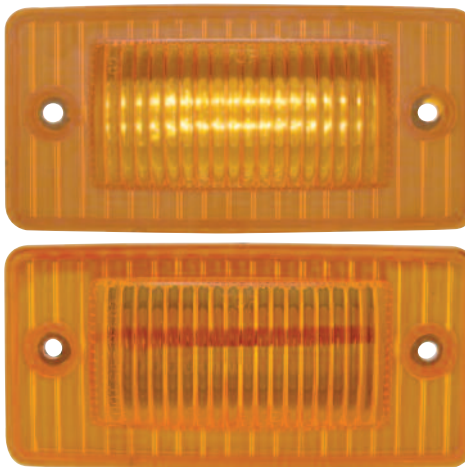

Double Contact Design

12 LED Freightliner Cab Light

Description

- Freightliner Cab Light with 12 Super Bright LEDs
- Hard Wired with Two .180 Bullet Plugs, **10 Year Warranty**

Item Number	LEDs	Lens	Package	Pack
38019	12 Amber	Amber	Carded	1 Pc./Card