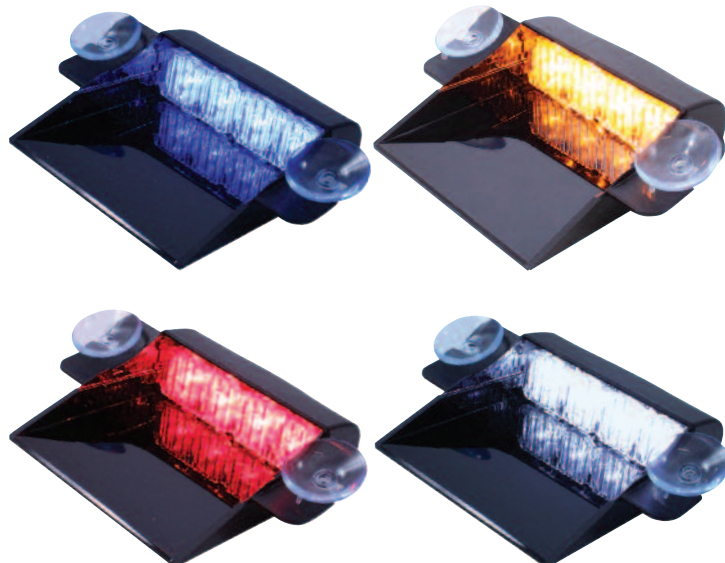

4 High Power LED Dash Warning Light

Description

- 4 High Power LED Dash Warning Light with Cigarette Adaptor
- 11V - 30V Application, 19 Flash Pattern, Windshield Mount, **3 Year Warranty**

Item Number	LEDs	Application	Flash Pattern	Pack
37182B	4 Amber	11V - 30V	19	1 Pc./Box
37183B	4 Blue	11V - 30V	19	1 Pc./Box
37184B	4 Red	11V - 30V	19	1 Pc./Box
37185B	4 White	11V - 30V	19	1 Pc./Box