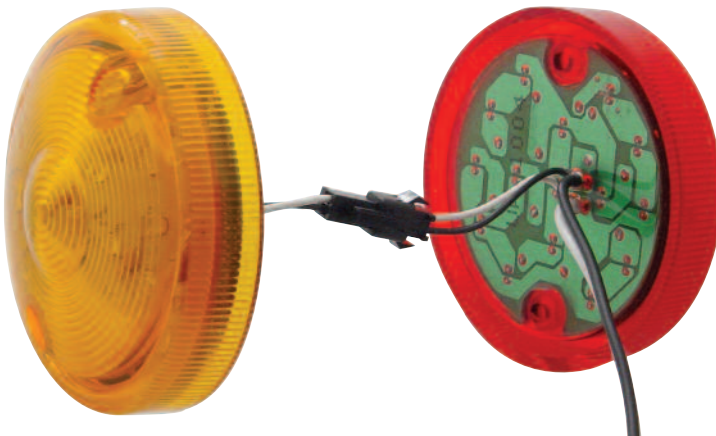

15 LED 3" Double Face Light - LED Kit

Description

- Double Face, 15 LED 3" Light, LED Only
- Available with Colored or Clear Lens, Sold in Complete Sets Only
- For Auxiliary/Utility Light Applications, 2 Wires (Hard Wired), **10 Year Warranty**

Item Number	LEDs	Lens	Function	Pack
38684	15 Amber/ 15 Red	Amber/ Red	Single	1 Set/Card
38685	15 Amber/ 15 Red	Clear/ Clear	Single	1 Set/Card