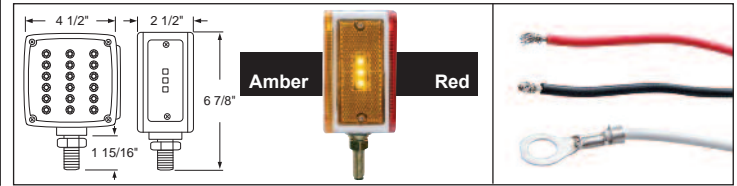

Item Number	LEDs	Description	Package	Pack
39680	18+3 Amber/ 18 Red	Driver/ Color Lens	Carded	1 Pc./Card
39681	18+3 Amber/ 18 Red	Passenger/ Color Lens	Carded	1 Pc./Card
39682	18+3 Amber/ 18 Red	Driver/ Clear Lens	Carded	1 Pc./Card
39683	18+3 Amber/ 18 Red	Passenger/ Clear Lens	Carded	1 Pc./Card