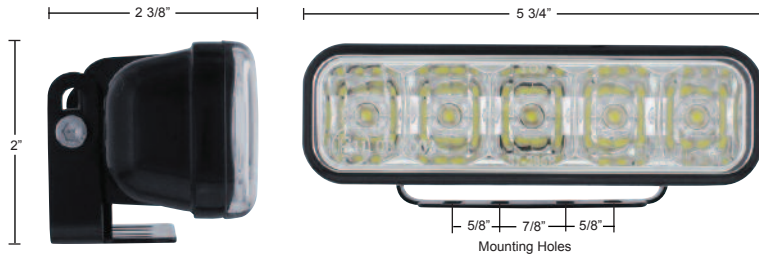

5 High Power 1 Watt LED Rectangular Work Light - 400 Lumens

Description

- 5 High Power, Extra Bright 1 Watt LED Rectangular Work Light
- 12V - 24V Application, Hard Wire with 2 Wires, **3 Year Warranty**

Item Number	LEDs	Lumens	Function	Voltage	IP Rating	Pack
39993	1 Watt x 5	400	Utility	12V - 24V	Not Rated	1 Pc./Card

HIGH POWER 1 WATT X 5 LED	LIGHT 400 LUMENS	MULTIPLE 12V - 24V VOLTAGE