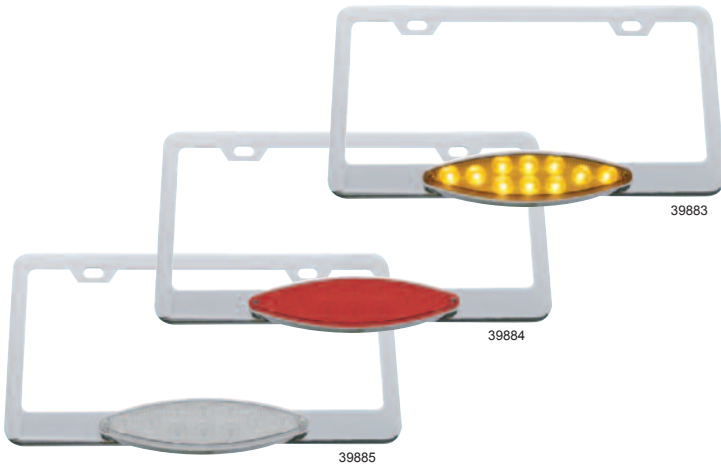

LED License Frame - 10 LED Cat's Eye Light

Description

- Chrome License Frame with 10 LED Cat's Eye Light
- Available with Amber or Red LED Light with Colored or Clear Lens
- **6 Month Warranty**