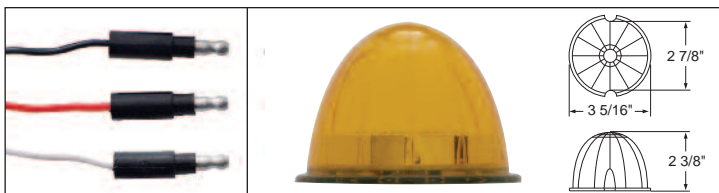

Dual Function

Dual Function

34 LED Double Face Light - Watermelon Style

Description

- 34 LED Double Face Light with Chrome Die Cast Housing
- Heavy Duty Chrome Housing (Up Item # 30938-1), Single Stud Mounting
- For Auxiliary/Utility Light Application, 3 Wires (Hard Wired), **6 Month Warranty**