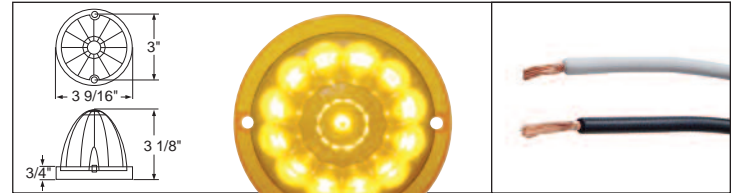

Item Number	LEDs	Lens	Package	Pack
39345	13 Amber	Amber	Carded	1 Pc./Card
39345B	13 Amber	Amber	Bulk	1 Pc.
39346	13 Amber	Clear	Carded	1 Pc./Card
39346B	13 Amber	Clear	Bulk	1 Pc.