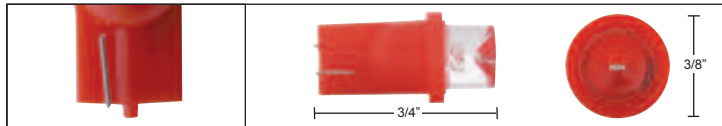

LED 194 Bulb

Description

- 194 Bulb with 1 LED, 194 Wedge Base

Item Number	LEDs	Color	Package	Pack
38261	1	Amber	Carded	2 Pcs./Card
38262	1	Blue	Carded	2 Pcs./Card
38263	1	Green	Carded	2 Pcs./Card
38265	1	Purple	Carded	2 Pcs./Card
38264	1	Red	Carded	2 Pcs./Card
38266	1	White	Carded	2 Pcs./Card