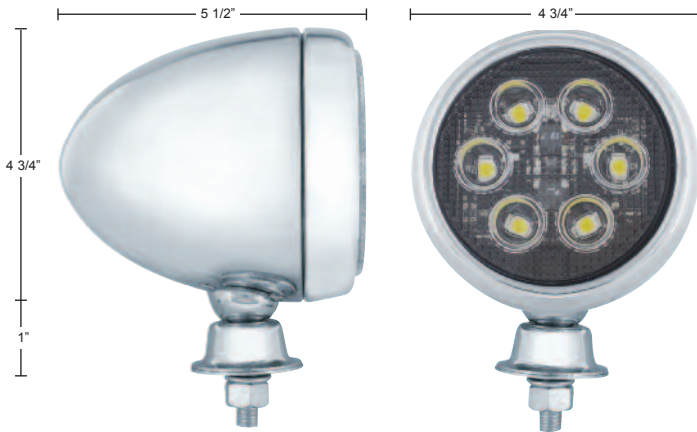

6 High Power 3 Watt LED Chrome Work Light - 750 Lumens

Description

- Chrome Work Light with 6 High Power 3 Watt LEDs
- Universal Swivel Mounting Bracket, 750 Lumens, 12V - 24V Application, **6 Month Warranty**

Item Number	LEDs	Lumens	Function	Voltage	IP Rating	Pack
30640	3 Watt x 6	750	Flood	12V - 24V	Not Rated	1 Pc./Box

HIGH POWER 3 WATT X 6 LED	LIGHT 750 LUMENS	MULTIPLE 12V - 24V VOLTAGE

6 High Power 3 Watt LED Teardrop Work Light - 750 Lumens

Description

- 6 High Power 3 Watt LED Teardrop Work Light, Universal Swivel Mounting Bracket
- Available with Chrome or Stainless Housing, 750 Lumens, 12V - 24V Application, **6 Month Warranty**

Item Number	Housing	LEDs	Lumens	Function	Voltage	Pack
30659	Chrome	3 Watt x 6	750	Flood	12V - 24V	1 Pc./Box
30660	Stainless	3 Watt x 6	750	Flood	12V - 24V	1 Pc./Box

HIGH POWER 3 WATT X 6 LED	LIGHT 750 LUMENS	MULTIPLE 12V - 24V VOLTAGE

6 High Power 3 Watt LED Par 36 Light - 750 Lumens

Description

- 6 High Power 3 Watt LED Par 36 Light
- 750 Lumens, 12V - 24V Application, **3 Year Warranty**

Item Number	LEDs	Lumens	Function	Voltage	IP Rating	Pack
37561B	3 Watt x 6	750	Flood	12V - 24V	Not Rated	Bulk = 1 Pc.

HIGH POWER 3 WATT X 6 LED	LIGHT 750 LUMENS	MULTIPLE 12V - 24V VOLTAGE