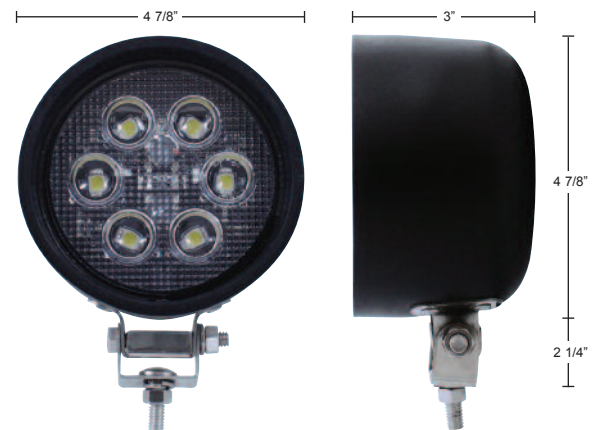

6 High Power 3 Watt LED Rubber Work Light - 750 Lumens

Description

- Rubber Work Light with 6 High Power 3 Watt LED Par 36 Light
- Universal Swivel Mounting Bracket, 750 Lumens, 12V - 24V Application, **3 Year Warranty**

HIGH POWER
3 WATT X 6
LED

LIGHT
750
LUMENS

MULTIPLE
12V - 24V
VOLTAGE

Item Number	LEDs	Lumens	Function	Voltage	IP Rating	Pack
37556B	3 Watt x 6	750	Flood	12V - 24V	Not Rated	Bulk = 1 Pc.