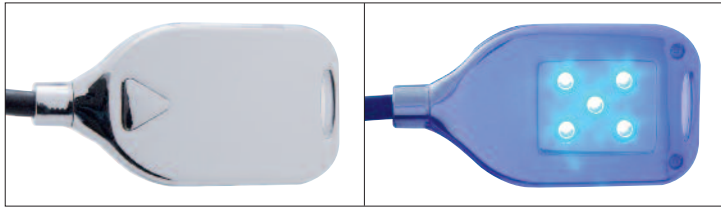

5 LED Map Light

Description

- 5 Super Bright LED Map Light, Chrome Plastic Housing
- Plugs into any Cigarette Lighter Socket, **6 Month Warranty**

Item Number	LEDs	Color	Package	Pack
38543	5	Blue	Carded	1 Pc./Card
38546	5	Red	Carded	1 Pc./Card
38547	5	White	Carded	1 Pc./Card