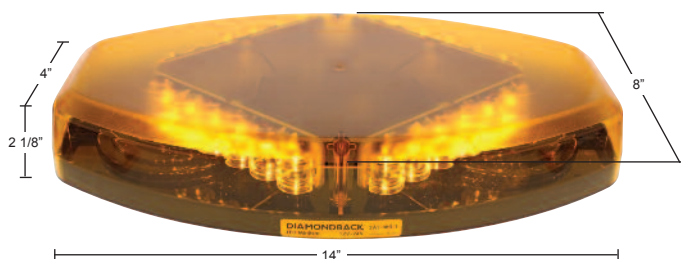

3 High Power LED Micro Beacon Light

Description

- 3 High Power LED Micro Beacon Light
- Available with 2 Different Mounting Styles
- Flash Rate: 8 Flashes (45 FPM), 11V - 110V, **3 Year Warranty**

Item Number	LEDs	Mount	Application	Pack
37085	3 Amber	Magnet	11V - 110V	1 Pc./Box
37086	3 Amber	Permanent	11V - 110V	1 Pc./Box

6 LED 1" Mini Warning Light

Description

- 6 LED 1" Mini Warning Light, Grommet Mount into any 1" Opening
- 12V Application, 19 Flash Pattern, Multiple Light Synchronization
- Each Box Contains 2 Sets of 1" LED Mini Warning Light, **6 Month Warranty**

Item Number	LEDs	Application	Flash Pattern	Pack
37178B	6 Amber	12V	19	2 Pcs./Box
37179B	6 Blue	12V	19	2 Pcs./Box
37180B	6 Red	12V	19	2 Pcs./Box
37181B	6 White	12V	19	2 Pcs./Box

6 LED 1" Mini Warning Light - Flush Mount

Description

- 6 LED 1" Mini Flush Mount Warning Light with Chrome Bezel
- 12V Application, 19 Flash Pattern, Multiple Light Synchronization
- Mounting Holes are 1 7/8" Apart, Flush Mount, Mount onto any Flat Surface
- Each Box Contains 2 Sets of 1" LED Mini Warning Light, **6 Month Warranty**

Item Number	LEDs	Application	Flash Pattern	Pack
37146	6 Amber	12V	19	2 Pcs./Box
37147	6 Blue	12V	19	2 Pcs./Box
37148	6 Red	12V	19	2 Pcs./Box
37149	6 White	12V	19	2 Pcs./Box

24 LED Diamond Warning Light Bar

Description

- 24 LED Diamond Warning Light Bar, 12V - 24V Application
- 2-Bolt Mount, SAE J845, Class 1 Rated, **3 Year Warranty**

Item Number	Mount	Application	Flash Pattern
37041	2-Bolt Mount	12V - 24V	23

**SAE J845
Class 1**