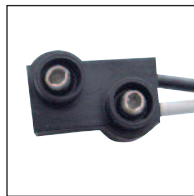

Wire Harness - 2 Wire Plug x 5

Description
- 7" Wire Lead
- 5 Molded 2 Wire Plugs

Item Number	Description	Package	Pack
34224	2 Wire Plug x 5	Bulk	1 Pc.