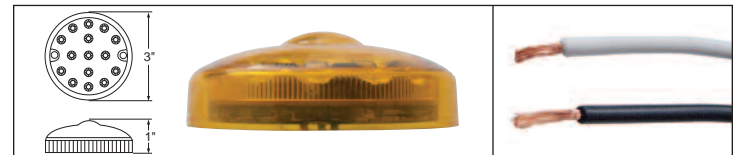

15 LED 3" Single Face Light

Description

- 15 LED 3" Single Face Light
- Heavy Duty Chrome Die Cast Housing (UP Item # 30566B)
- For Auxiliary/Utility Light Applications, 2 Wires (Hard Wired), **6 Month Warranty**