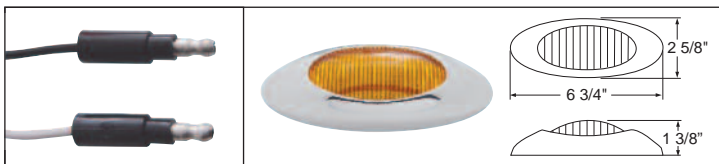

16 LED "Phantom I" Clearance/Marker Light

Description

- "Phantom I" Clearance/Marker Light with 16 LEDs & Chrome Plastic Bezel
- Hard Wired with Two .180 Bullet Plugs, [US Patent: D511220](#)
- Recommended Plug: Item # 34203/34250, [Lifetime Warranty](#)

Item Number	LEDs	Lens	Package	Pack
38284	16 Amber	Amber	Carded	1 Pc./Card
38285	16 Red	Red	Carded	1 Pc./Card
38286	16 Amber	Clear	Carded	1 Pc./Card
38287	16 Red	Clear	Carded	1 Pc./Card