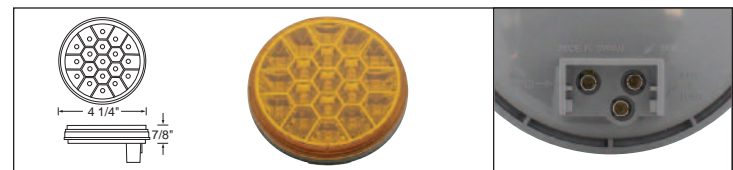

19 LED 4" S/T/T & P/T/C Light - Reflector

Description

- 19 LED 4" Round S/T/T & P/T/C Light with Reflector
- Available in Colored or Clear Lens, 3 Contact Female Terminal
- Recommended Plug: Item # 34212/34216, [Lifetime Warranty](#)

Item Number	LEDs	Lens	Package	Pack
39700	19 Amber	Amber	Carded	1 Pc./Card
39689	19 Red	Red	Carded	1 1 Pc./Card.
39702	19 Amber	Clear	Carded	1 Pc./Card
39701	19 Red	Clear	Carded	1 Pc./Card