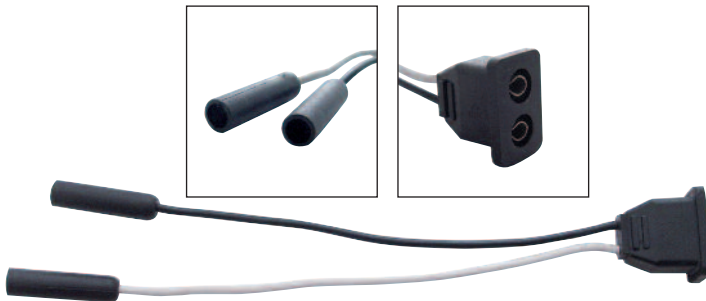

2 Wire Adaptor

Description

- Molded Plug
- 2 Female Bullet Plug to 2 Contact Female Plug Adaptor

Item Number	Description	Package	Pack
34203	2 Wire Adaptor	Bulk	1 Pc.