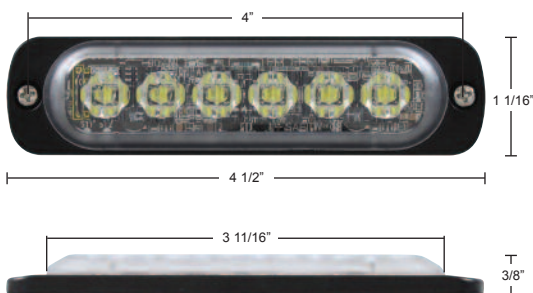

Item Number	LEDs	Application	Flash Pattern	Pack
37042B	6 Amber	12V - 24V	19	1 Pc.
37045B	6 White	12V - 24V	19	1 Pc.

4 High Power LED Warning Lighthead

Description

- 4 High Power LED Warning Lighthead with Deluxe Chrome Bezel
- 12V - 24V Application, Surface Mount, 12 Flash Pattern, Multiple Light Synchronization, Mounting Holes are 5 3/16" Apart
- Approximate Size: 5 3/4" L x 1 3/4" W x 7/8" H, **3 Year Warranty**