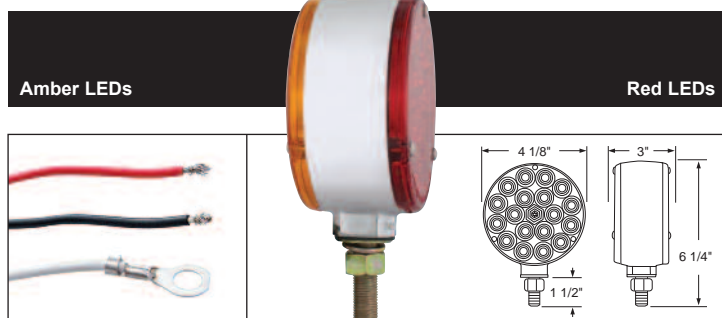

Description

- 18 Amber/18 Red LED Double Face Turn Signal Light with Reflector
- Heavy Duty Chrome Die-Cast Housing, Stud Mount
- 3 Wires (1 Wire with Ring Terminal), **10 Year Warranty**

Item Number	LEDs	Lens	Package	Pack
39600	18 Amber/ 18 Red	Amber Lens/ Red Lens	Carded	1 Pc./Card
39601	18 Amber/ 18 Red	Clear Lens/ Clear Lens	Carded	1 Pc./Card