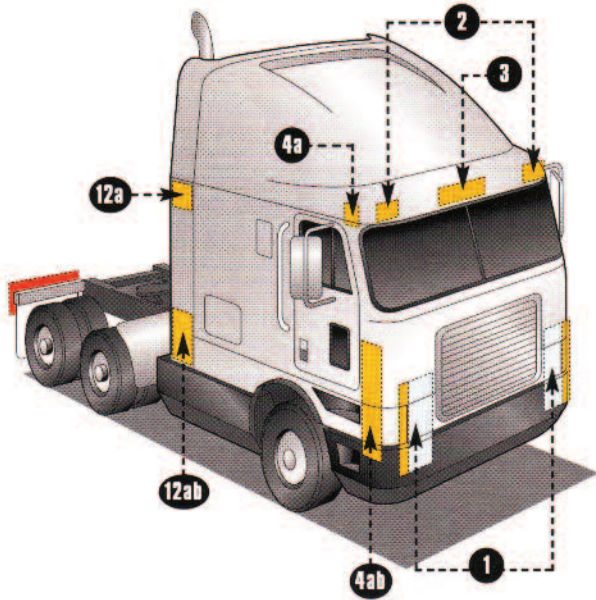

**ADDITIONAL EQUIPMENT FOR SPECIFIC VEHICLES
VEHICLES 9.1m (30 ft.) LONG OR LONGER**

DESCRIPTION				MANDATORY REQUIREMENTS			
Area	Equipment	SAE Lens Coding	Functional Purpose	Quantity	Color	Location	Height mm(in.) from the ground
12	a Intermediate Side Marker Lamps	(P2 or P3)	Indicate presence of a long vehicle	Minimum 2	Yellow	Each side near center	380 (15) minimum
	b Intermediate Side Reflex Reflectors	(A)	Indicate presence of a long vehicle	Minimum 2	Yellow	Each side near center facing sideward	380-1530 (15-60)

Truck Tractors

DESCRIPTION		MANDATORY REQUIREMENTS					
Area	Conspicuity Treatment	DOT Coding	Quantity	Color	Location	Height	Options
13	Rear Upper Body Markings	DOT-C DOT-C2 DOT-C3 DOT-C4	Exactly 2 pairs of 300mm long strips	White	Rear upper corners of cab facing rearward	As high as practicable excluding fairings	
14	Rear Marking		Exactly 2 sections of min. 600mm each	Red/White	Rear - facing rearward - on fenders, on mud flap brackets, or within 300mm below the top of mud flaps	As horizontal as practicable and not higher than 1525mm from the ground	If mud flaps not used - on the cab or frame mounted brackets

NOTE: The edge of red conspicuity tape shall not be closer than 75 mm to the edge of any amber lamp and the edge of white conspicuity tape shall not be closer than 75 mm to the edge of any lamp

Truck, Bus, MPV Equipment Location Requirements