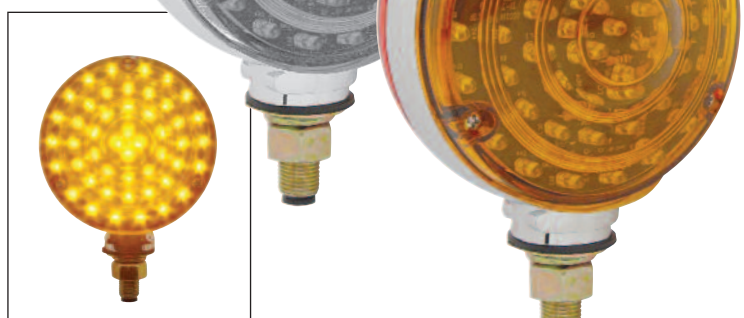

LED Double Face Turn Signal Light - Transparent Lens

Description

- 48 Amber/40 Red LED Double Face Turn Signal Light
- Heavy Duty Chrome Die-Cast Housing, Unique Transparent Lens Design
- 3 Wires, **10 Year Warranty**

Item Number	LEDs	Lens	Package	Pack
38113	48 Amber/ 40 Red	Amber Lens/ Red Lens	Carded	1 Pc./Card
38114	48 Amber/ 40 Red	Clear Lens/ Clear Lens	Carded	1 Pc./Card