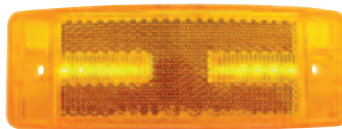

8 LED Rect.
P. 21