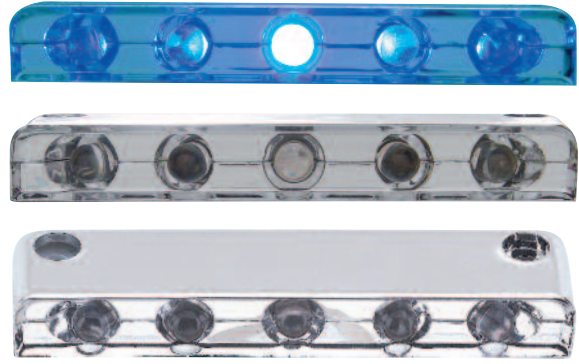

5 LED 2 3/4" Auxiliary Light

Description

- 5 Super Bright LED Strip Light, Chrome Plastic Housing, Water Resistant
- 2 Wires (Hard Wired), **6 Month Warranty**

Item Number	LEDs	Color	Package	Pack
38008	5	Amber	Carded	1 Pc./Card