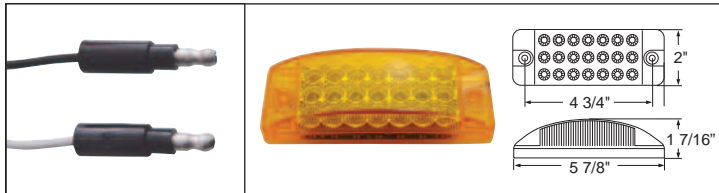

21 LED Rectangular Clearance/Marker Light - Reflector

Description

- 21 LED Rectangular Clearance/Marker Light with Reflector
- Unique Reflector Design, Hard Wired with 2 Bullet Plugs
- Recommended Plug: Item # 34203/34250, [Lifetime Warranty](#)

Item Number	LEDs	Lens	Package	Pack
38256	21 Amber	Amber	Carded	1 Pc./Card
38256B	21 Amber	Amber	Bulk	1 Pc.
38257	21 Red	Red	Carded	1 Pc./Card
38257B	21 Red	Red	Bulk	1 Pc.
38296	21 Amber	Clear	Carded	1 Pc./Card
38296B	21 Amber	Clear	Bulk	1 Pc.
38297	21 Red	Clear	Carded	1 Pc./Card
38297B	21 Red	Clear	Bulk	1 Pc.