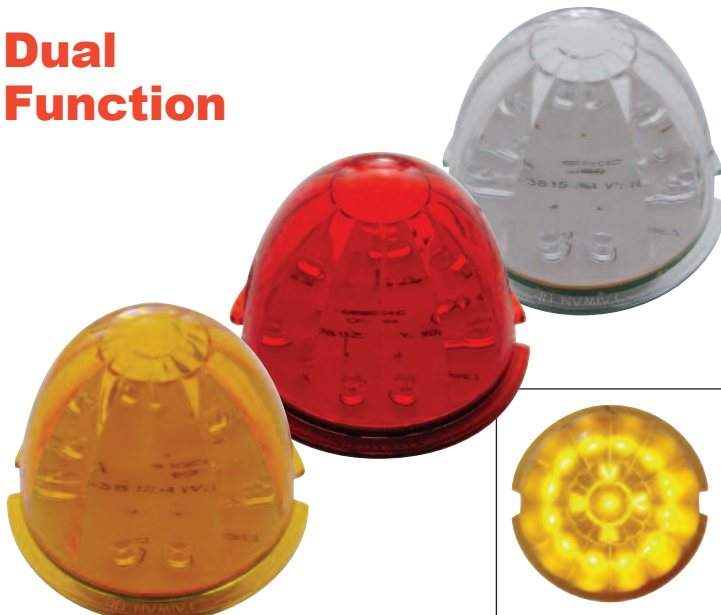

**Dual
Function**

17 LED Dual Function Cab Light - Watermelon

Description

- Round Dual Function Cab Light with 17 LEDs, Watermelon Style Lens
- Fully Sealed, Fits Existing Light Housing, Dual Function
- Hard Wired with three .180 Plugs, **10 Year Warranty**