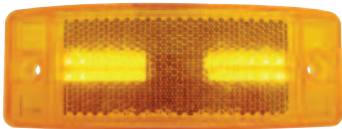

LED RECTANGULAR CLEARANCE/MARKER LIGHT

16 LED Rect.
P. 21