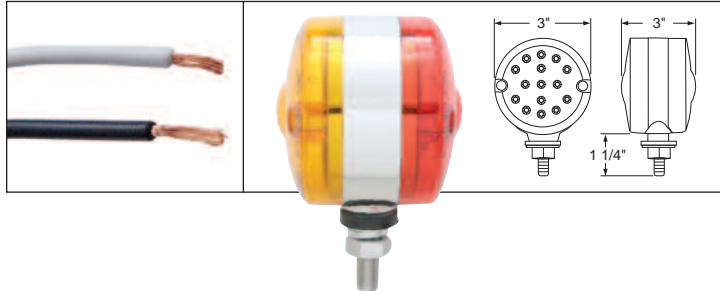

30 LED 3" Double Face Light - Reflector

Description

- Double Face 3" Reflector Light with 15 Amber and 15 Red LEDs
- Heavy Duty Chrome Housing (UP Item # 30568-1), Single Stud Mounting
- For Auxiliary/Utility Light Applications, 2 Wires (Hard Wired), **6 Month Warranty**

Item Number	LEDs	Lens	Function	Pack
39565	15 Amber/ 15 Red	Amber/ Red	Single	1 Pc./Card
39566	15 Amber/ 15 Red	Clear/ Clear	Single	1 Pc./Card