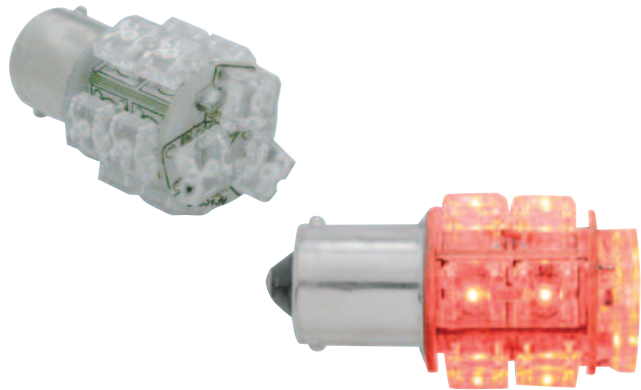

Item Number	LEDs	Color	Package	Pack
38788	30	Amber	Carded	1 Pc./Card

13 LED 1156 Bulb - 360 Degree

Description

- 13 LED 360 Degree 1156 Bulb
- 1156 Single Contact, Straight Pin, **6 Month Warranty**

Item Number	LEDs	Color	Package	Pack
39865	13	Amber	Carded	1 Pc./Card
39866	13	Red	Carded	1 Pc./Card
39867	13	White	Carded	1 Pc./Card