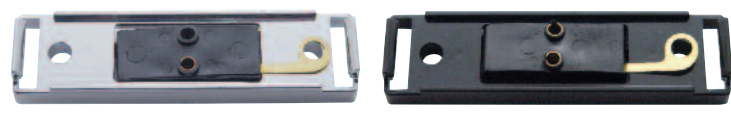

Item Number	LED	Lens	Package	Pack
39463	4 Amber	Amber	Carded	1 Pc./Card
39464	4 Red	Red	Carded	1 Pc./Card
39465	4 Amber	Clear	Carded	1 Pc./Card
39466	4 Red	Clear	Carded	1 Pc./Card