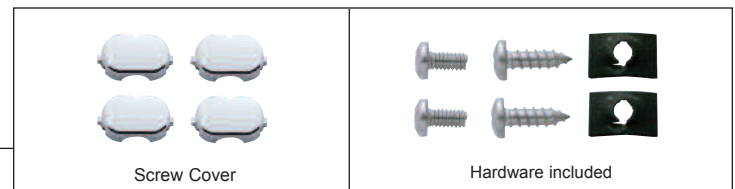

Item Number	LEDs	Lens	Package	Pack
50121	14 White	Clear	Carded	1 Pc./Card
50122	14 Red	Clear	Carded	1 Pc./Card