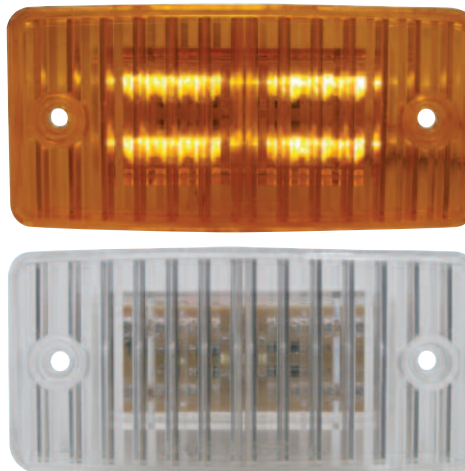

8 LED Freightliner Cab Light - Reflector

Description

- 8 LED Freightliner Cab Light with Reflector
- Hard Wired with Two .180 Bullet Plugs, **10 Year Warranty**

Item Number	LEDs	Lens	Package	Pack
39486	8 Amber	Amber	Carded	1 Pc./Card
39487	8 Amber	Clear	Carded	1 Pc./Card

12 LED Freightliner Cab Light

Description

- 12 LED Freightliner Cab Light
- Double Contact Design, **10 Year Warranty**

Item Number	LEDs	Lens	Package	Pack
37645	12 Amber	Amber	Carded	1 Pc./Card
37646	12 Amber	Clear	Carded	1 Pc./Card

Double Contact Design

12 LED Freightliner Cab Light

Description

- Freightliner Cab Light with 12 Super Bright LEDs
- Hard Wired with Two .180 Bullet Plugs, **10 Year Warranty**

Item Number	LEDs	Lens	Package	Pack
38019	12 Amber	Amber	Carded	1 Pc./Card

5 LED Freightliner Cab Light

Description

- Freightliner Cab Light with 5 Super Bright LEDs
- Hard Wired with Two .180 Bullet Plugs, **10 Year Warranty**

Item Number	LEDs	Lens	Package	Pack
38027	5 Amber	Amber	Carded	1 Pc./Card