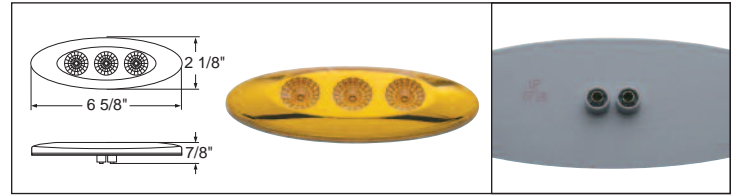

3 LED Slim-Profile Clearance/Marker Light - Reflector

Description

- 3 LED Reflector Clearance/Marker Light Ultra Slim Profile
- Available with Colored or Clear Lens
- Recommended Plug: Item # 34210, [Lifetime Warranty](#)

Item Number	LEDs	Lens	Package	Pack
39721	3 Amber	Amber	Carded	1 Pc./Card
39723	3 Amber	Clear	Carded	1 Pc./Card
39724	3 Red	Clear	Carded	1 Pc./Card