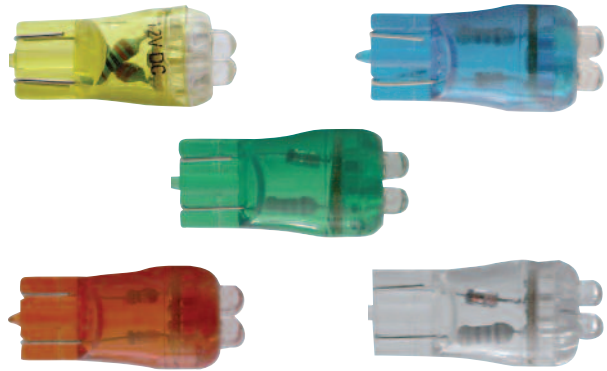

4 LED 194 Bulb

Description

- 4 LED 194 Bulb, Deluxe Packaging with 3 Bulbs Per Card, 194 Wedge Base

Item Number	LEDs	Color	Package	Pack
38272	4	Amber	Carded	3 Pcs./Card
38273	4	Blue	Carded	3 Pcs./Card
38274	4	Green	Carded	3 Pcs./Card
38276	4	Red	Carded	3 Pcs./Card
38277	4	White	Carded	3 Pcs./Card