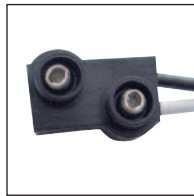

Wire Harness - 2 Wire Plug x 3

Description
- 7" Lead Wire
- 3 Molded 2 Wire Plugs

Item Number	Description	Package	Pack
34257	2 Wire Plug x 3	Bulk	1 Pc.