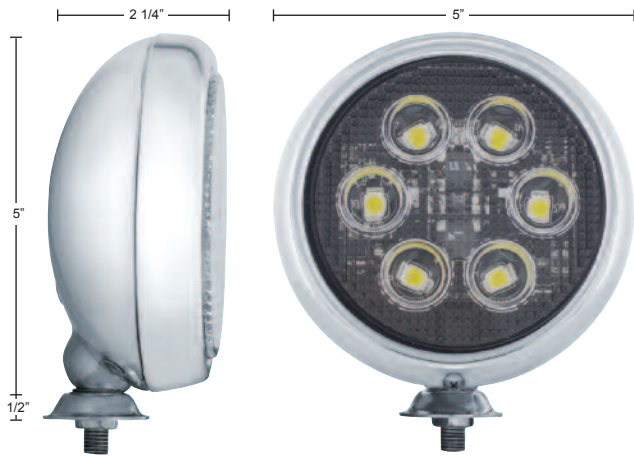

6 High Power 3 Watt LED Chrome Work Light - 750 Lumens

Description

- Chrome Work Light with 6 High Power 3 Watt LEDs
- Universal Swivel Mounting Bracket, 750 Lumens, 12V - 24V Application, **6 Month Warranty**

Item Number	LEDs	Lumens	Function	Voltage	IP Rating	Pack
30640	3 Watt x 6	750	Flood	12V - 24V	Not Rated	1 Pc./Box

HIGH POWER 3 WATT X 6 LED	LIGHT 750 LUMENS	MULTIPLE 12V - 24V VOLTAGE