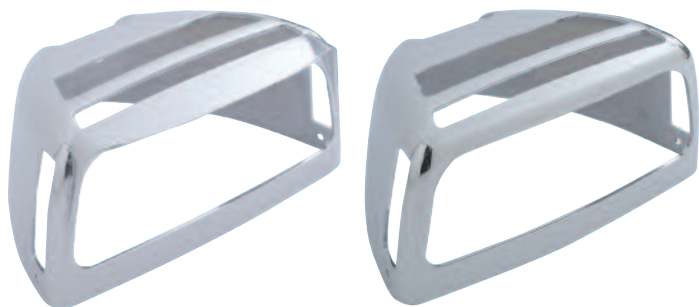

37 LED Turn Signal Light Component Diagram
Applicable to Item # 38548/38549/39436/39437

Recommended Accessories

Peterbilt Headlight Turn Signal Cover

Description

- Chrome Plastic Peterbilt Headlight Turn Signal Cover
- Fits 38550/38553, **6 Month Warranty**

Item Number	Description	Package	Pack
34061	Turn Signal Cover w/ Visor	Carded	1 Pc./Card
34062	Turn Signal Cover w/o Visor	Carded	1 Pc./Card

Peterbilt Low Profile Headlight Turn Signal Cover

Description

- Chrome Plastic Peterbilt Low Profile Headlight Turn Signal Cover
- Fits 38548/38549 Only, **6 Month Warranty**

Item Number	Description	Package	Pack
34067	Turn Signal Cover w/ Visor	Carded	1 Pc./Card
34068	Turn Signal Cover w/o Visor	Carded	1 Pc./Card