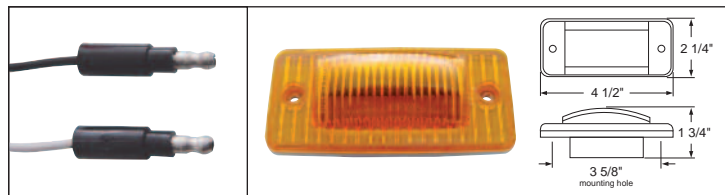

Double Contact Design

12 LED Freightliner Cab Light

Description

- Freightliner Cab Light with 12 Super Bright LEDs
- Hard Wired with Two .180 Bullet Plugs, **10 Year Warranty**

Item Number	LEDs	Lens	Package	Pack
38019	12 Amber	Amber	Carded	1 Pc./Card