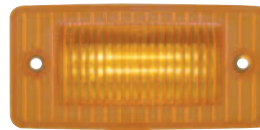

12 LED Freightliner
P. 84