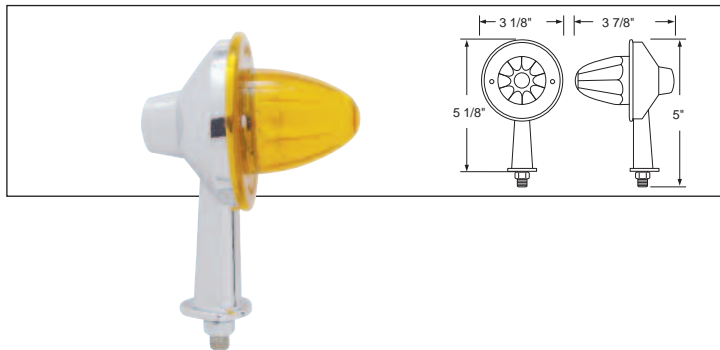

13 LED Watermelon Honda Light - 2 1/8" Arm

Description

- 13 Super Bright LED Watermelon Honda Light with 2 1/8" Arm
- Available with 13 Amber LEDs or 13 Red LEDs in Colored or Clear Lens
- 2 Wires (Hard Wired), **6 Month Warranty**

Item Number	LEDs	Lens	Package	Pack
38824	13 Amber	Amber	Carded	1 Pc./Card
38825	13 Red	Red	Carded	1 Pc./Card
38826	13 Amber	Clear	Carded	1 Pc./Card