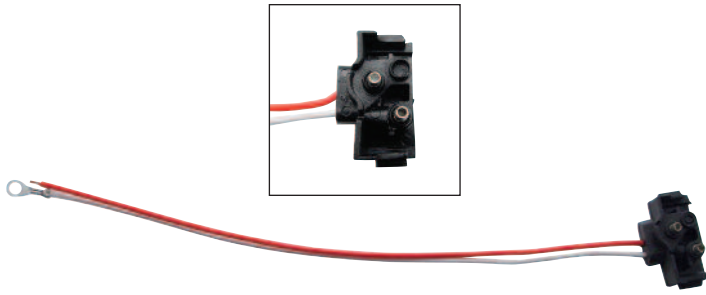

2 Wire Plug - Right Angle

Description

- 2 Wire Molded Plug
- Ground Wire with #10 Ring Termination
- Red (Hot) Wire Stripped End

Item Number	Description	Package	Pack
34215	2 Wire Plug - Right Angle	Bulk	1 Pc.