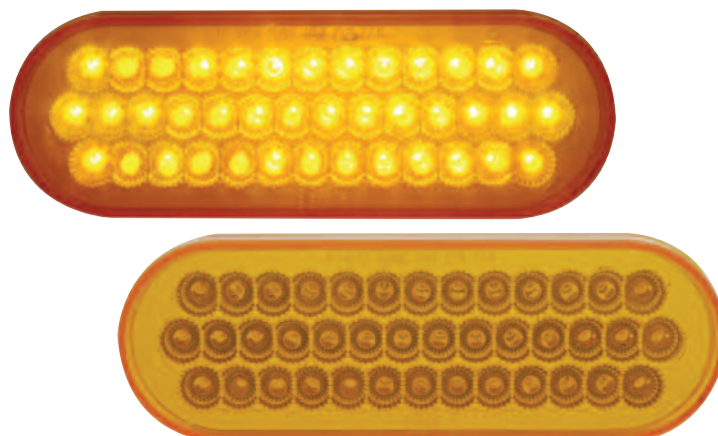

40 LED Oval S/T/T & P/T/C Light - Reflector

Description

- 40 LED 6" Oval LED Light with Chrome Reflector
- Available in Amber Lens Only, 3 Contact Female Terminal
- Recommended Plug: Item # 34212/34216, [Lifetime Warranty](#)

Item Number	LEDs	Lens	Package	Pack
38784	40 Amber	Amber	Carded	1 Pc./Card
38784B	40 Amber	Amber	Bulk	1 Pc.