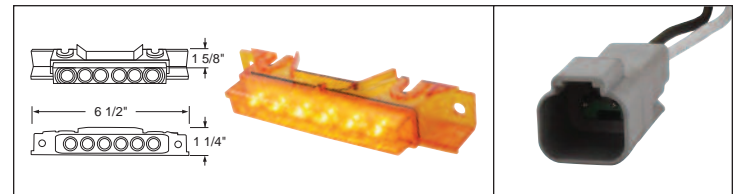

6 LED Volvo VNL Cab Light

Description

- 6 LED Volvo VNL Cab Light, Available in Amber or Clear Lens
- OEM DT04-2P Plug, Fits 2003+ Volvo VN/VNL Trucks, **10 Year Warranty**

Item Number	LEDs	Lens	Package	Pack
37593	Amber	Amber	Carded	1 Pc./Card
37594	Amber	Clear	Carded	1 Pc./Card