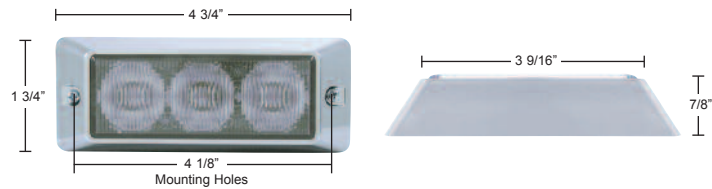

4 High Power LED Warning Lighthead

Description

- 4 High Power LED Warning Lighthead with Deluxe Chrome Bezel
- 12V - 24V Application, Surface Mount, 12 Flash Pattern, Multiple Light Synchronization, Mounting Holes are 5 3/16" Apart
- Approximate Size: 5 3/4" L x 1 3/4" W x 7/8" H, **3 Year Warranty**

Item Number	LEDs	Application	Flash Pattern	Pack
37233	4 Amber	12V - 24V	12	1 Pc./Box
37234	4 Blue	12V - 24V	12	1 Pc./Box
37235	4 Red	12V - 24V	12	1 Pc./Box
37236	4 White	12V - 24V	12	1 Pc./Box
37237	2 Amber / 2 White	12V - 24V	12	1 Pc./Box
37238	2 Blue / 2 Red	12V - 24V	12	1 Pc./Box

3 High Power LED Warning Lighthead

Description

- 3 High Power LED Warning Lighthead with Deluxe Chrome Bezel
- 12V - 24V Application, Surface Mount, 12 Flash Pattern, Multiple Light Synchronization, Mounting Holes are 4 1/8" Apart
- Approximate Size: 4 3/4" L x 1 3/4" W x 7/8" H, **3 Year Warranty**

Item Number	LEDs	Application	Flash Pattern	Pack
37627B	3 Amber	12V - 24V	12	1 Pc./Box
37628B	3 Blue	12V - 24V	12	1 Pc./Box
37629B	3 Red	12V - 24V	12	1 Pc./Box
37582B	3 White	12V - 24V	12	1 Pc./Box

3 High Power LED Warning Lighthead - Chrome Bezel

Description

- 3 High Power LED Warning Lighthead with Chrome Bezel
- 12V - 24V Application, Surface Mount, 12 Flash Pattern, Multiple Light Synchronization, Mounting Holes are 3 1/4" Apart
- Approximate Size: 3 7/8" L x 1 5/8" W x 1 1/2" H, **3 Year Warranty**

Item Number	LEDs	Application	Flash Pattern	Pack
37538B	3 Amber	12V - 24V	12	1 Pc./Box
37540B	3 Red	12V - 24V	12	1 Pc./Box
37541B	3 White	12V - 24V	12	1 Pc./Box