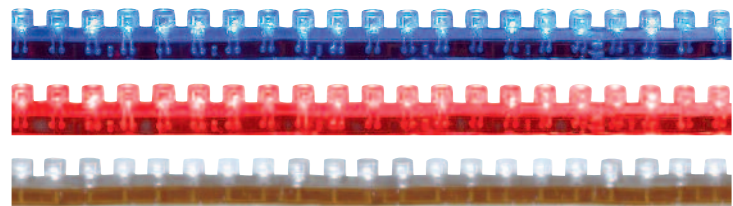

Peel-and-Stick Tape on Back

75 LED Flex Light

Description

- 75 LED Flex Light. Approximately 30 3/4" Long
- Available in 5 Different Colors, Mounting Clips Included
- 2 Wires (Hard Wired), 6 Month Warranty, **6 Month Warranty**

Item Number	LEDs	Color	Package	Pack
38593	75	Red	Carded	1 Pc./Card
38594	75	White	Carded	1 Pc./Card