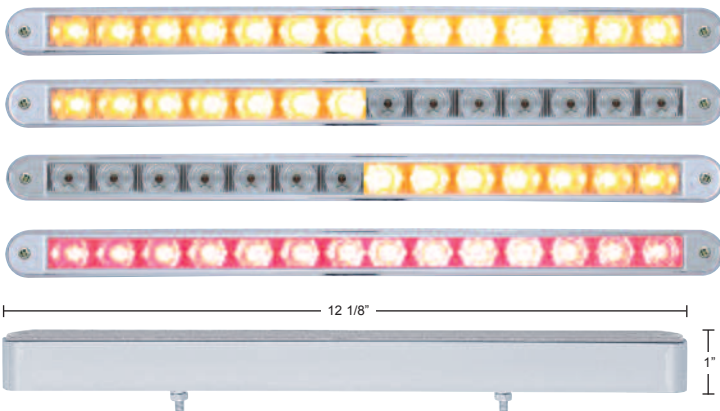

14 LED 12" Warning Light Bar with Chrome Bezel

Description

- 14 LED 12" Auxiliary Warning Light Bar with Chrome Plastic Bezel
- Available in Amber and Red LEDs with Clear Lens
- 6 Flash Pattern, Multiple Light Synchronization
- Mounting Screws Can Be Moved to Accommodate Mounting Distance from 4 1/2" - 7 3/8" Apart, Stainless Steel Mounting Hardware Included
- 12" Chrome Plastic Light Bar Bezel Available Separately: Item # 30933B

Item Number	LEDs	Lens	Flash Pattern	Pack
37190	14 Amber	Clear	6	1 Pc./Card
37191	14 Red	Clear	6	1 Pc./Card