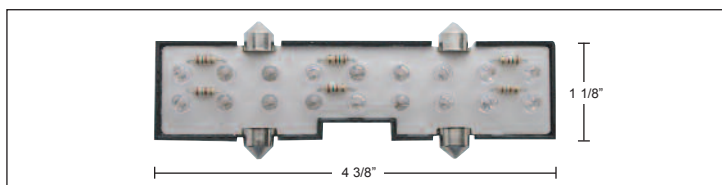

18 LED Peterbilt Center Dome Light Bulb

Description

- 18 LED Center Dome Light for 2006+ Peterbilt
- Two 211-2 Base, Fits Directly into OEM Dome Light Socket
- Available in Four Different Colors, **6 Month Warranty**

Item Number	Description	Package	Pack
39381	Amber LED	Carded	1 Pc./Card
39382	Blue LED	Carded	1 Pc./Card
39384	Red LED	Carded	1 Pc./Card
39385	White LED	Carded	1 Pc./Card