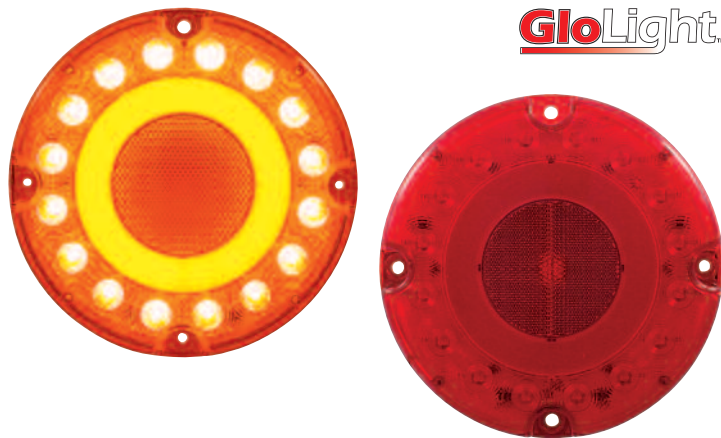

Item Number	LEDs	License Light	Package	Pack
39455B	12 Red	No	Bulk	1 Pc.
39456B	12 Red 4 White	Yes	Bulk	1 Pc.

32 LED 7" S/T/T & P/T/C Light - GLO Light

Description

- 32 LED 7" Round S/T/T & P/T/C "GLO" Light
- Available in Amber or Red Lens, Perfect for Bus Application
- 3 Wires (1 Wire with Ring Terminal), **Lifetime Warranty**

Item Number	LEDs	Lens	Package	Pack
37033	17 Amber	Amber	Carded	1 Pc./Card
37034	17 Red	Red	Carded	1 Pc./Card

GloLight.

17 LED 7" S/T/T & P/T/C Light

Description

- 17 LED 7" Round S/T/T & P/T/C Light
- Available in Amber or Red Lens, Perfect for Bus Application
- 3 Wires (1 Wire with Ring Terminal), **Lifetime Warranty**