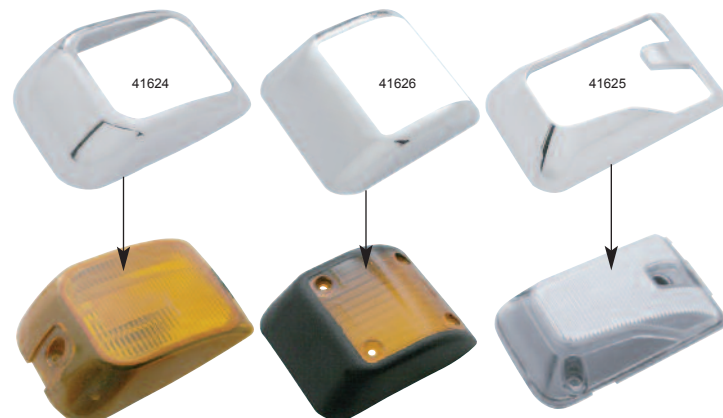

Item Number	Description	Package	Pack
41624	Sleeper Light Bezel	Carded	1 Pc./Card
41626	Sleeper Light Bezel	Carded	1 Pc./Card
41625	LED Sleeper Light Bezel	Carded	1 Pc./Card

2" Rubber Grommet

Description