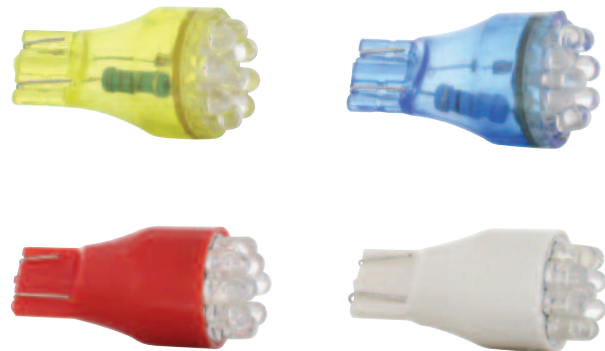

9 LED 194/912/921 Bulb

Description

- 194/912/921 Bulb with 9 Micro LEDs, 194/912/921 Wedge Base

Item Number	LEDs	Color	Package	Pack
37734	9	Amber	Carded	2 Pcs./Card
37735	9	Blue	Carded	2 Pcs./Card
37736	9	Red	Carded	2 Pcs./Card
37737	9	White	Carded	2 Pcs./Card