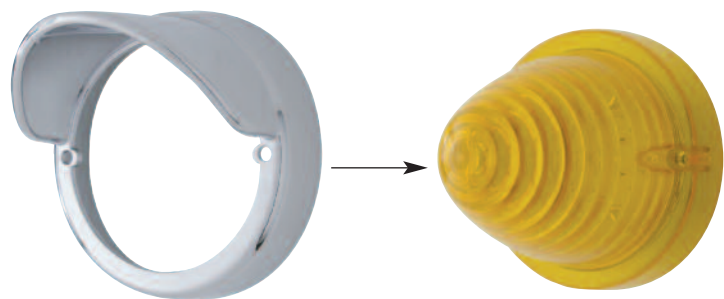

LED Cab Light Bezel w/ Visor

Description

- Chrome Plastic Light Bezel for United Pacific Truck-Lite Style LED Cab Light
- Mounting Hardware Included
- Fits UP Item # 38278, 38279, 38696, 38697

Item Number	Description	Package	Pack
32119	Cab Light Bezel w/ Visor	Carded	1 Pc./Card

Bezel Fits Over United Pacific Round, Truck-Lite Style LED Cab Light