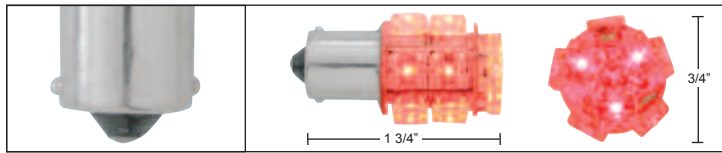

Item Number	LEDs	Color	Package	Pack
38788	30	Amber	Carded	1 Pc./Card

13 LED 1156 Bulb - 360 Degree

Description

- 13 LED 360 Degree 1156 Bulb
- 1156 Single Contact, Straight Pin, **6 Month Warranty**

Item Number	LEDs	Color	Package	Pack
39865	13	Amber	Carded	1 Pc./Card
39866	13	Red	Carded	1 Pc./Card
39867	13	White	Carded	1 Pc./Card