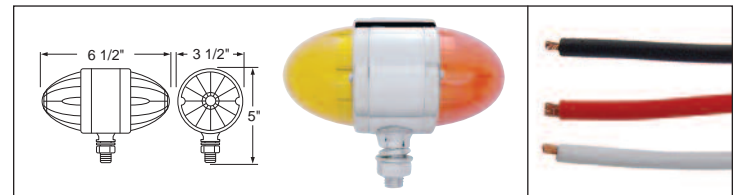

34 LED Double Face Light - Watermelon Style

Description

- 34 LED Double Face Light with Chrome Die Cast Housing
- Heavy Duty Chrome Housing (Up Item # 30938-1), Single Stud Mounting
- For Auxiliary/Utility Light Application, 3 Wires (Hard Wired), **6 Month Warranty**

Item Number	LEDs	Lens	Light	Pack
39798	17 Amber/ 17 Red	Amber/ Red	39731B 39732B	1 Pc./Box
39799	17 Amber/ 17 Red	Clear/ Clear	39733B 39734B	1 Pc./Box
37477	17 Amber/ 17 Amber	Amber/ Amber	39731B 39731B	1 Pc./Box
37478	17 Amber/ 17 Amber	Clear/ Clear	39733B 39733B	1 Pc./Box