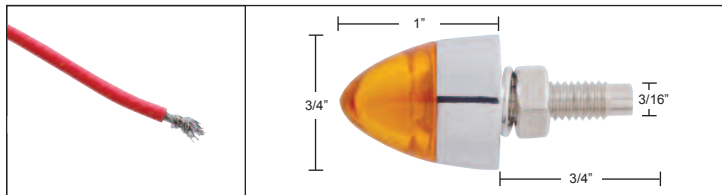

LED Bullet Fastener

Description

- Super Bright LED Bullet Fastener, Chrome Housing, Perfect for License Plate
- Available in Amber, Blue, Red and White, Install Anywhere, 14" Wire Lead
- Single Wire (Self Grounding), **6 Month Warranty**

Item Number	LEDs	Color	Package	Pack
10863	1	Amber	Carded	2 Pcs./Card
10864	1	Blue	Carded	2 Pcs./Card
10867	1	Red	Carded	2 Pcs./Card
10862	1	White	Carded	2 Pcs./Card