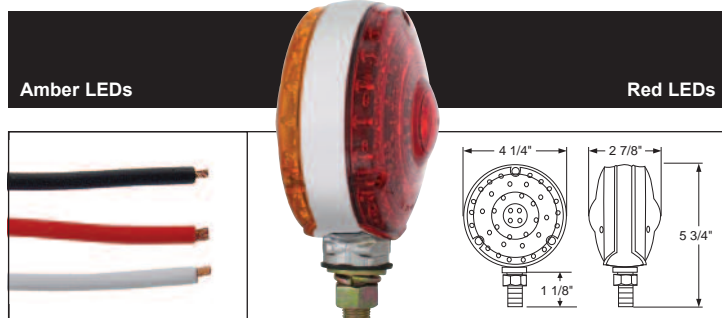

LED Double Face Turn Signal Light - Transparent Lens

Description

- 48 Amber/40 Red LED Double Face Turn Signal Light
- Heavy Duty Chrome Die-Cast Housing, Unique Transparent Lens Design
- 3 Wires, **10 Year Warranty**

Item Number	LEDs	Lens	Package	Pack
38113	48 Amber/ 40 Red	Amber Lens/ Red Lens	Carded	1 Pc./Card
38114	48 Amber/ 40 Red	Clear Lens/ Clear Lens	Carded	1 Pc./Card