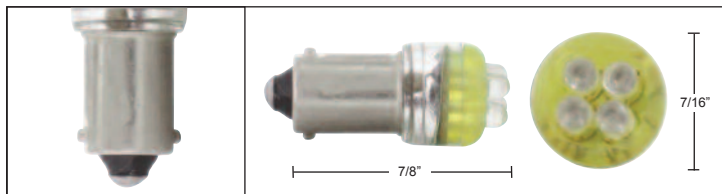

**4 LED 1893 Bulb****Description**

- 1893 Bulb with 4 Micro LED Bulbs, Single Contact, Straight Pin

Item Number	LEDs	Color	Package	Pack
38566	4	Amber	Carded	2 Pcs./Card
38567	4	Blue	Carded	2 Pcs./Card
38568	4	Green	Carded	2 Pcs./Card
38569	4	Purple	Carded	2 Pcs./Card
38570	4	Red	Carded	2 Pcs./Card
38571	4	White	Carded	2 Pcs./Card