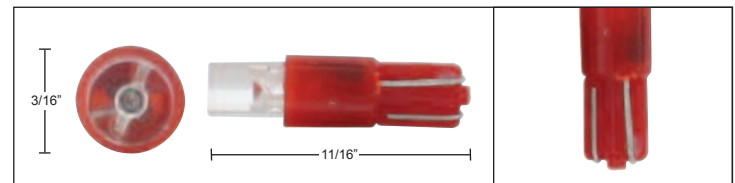

LED 37/BP2 Bulb

Description

- 37/BP2 Bulb with 1 Micro LED Bulb, Dash Application, 6 Month Warranty

Item Number	LEDs	Color	Package	Pack
38343	1	Amber	Carded	2 Pcs./Card
38344	1	Blue	Carded	2 Pcs./Card
38345	1	Green	Carded	2 Pcs./Card
38346	1	Purple	Carded	2 Pcs./Card
38347	1	Red	Carded	2 Pcs./Card
38348	1	White	Carded	2 Pcs./Card