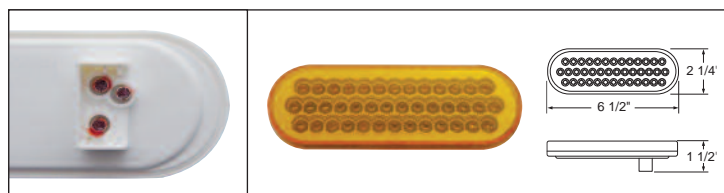

40 LED Oval S/T/T & P/T/C Light - Reflector

Description

- 40 LED 6" Oval LED Light with Chrome Reflector
- Available in Amber Lens Only, 3 Contact Female Terminal
- Recommended Plug: Item # 34212/34216, [Lifetime Warranty](#)

Item Number	LEDs	Lens	Package	Pack
38784	40 Amber	Amber	Carded	1 Pc./Card
38784B	40 Amber	Amber	Bulk	1 Pc.