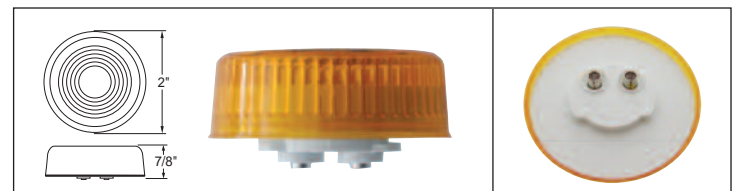

1 LED 2" Clearance/Marker Light - Flat/Low Profile

Description

- 1 LED 2" Economy Clearance/Marker Light
- Available in Colored or Clear Lens with 2 Female Terminals
- Recommended Plug: Item # 34210, [Lifetime Warranty](#)

Item Number	LEDs	Lens	Package	Pack
39910B	1 Amber	Amber	Bulk	1 Pc.
39911B	1 Red	Red	Bulk	1 Pc.
39912B	1 Amber	Clear	Bulk	1 Pc.
39913B	1 Red	Clear	Bulk	1 Pc.