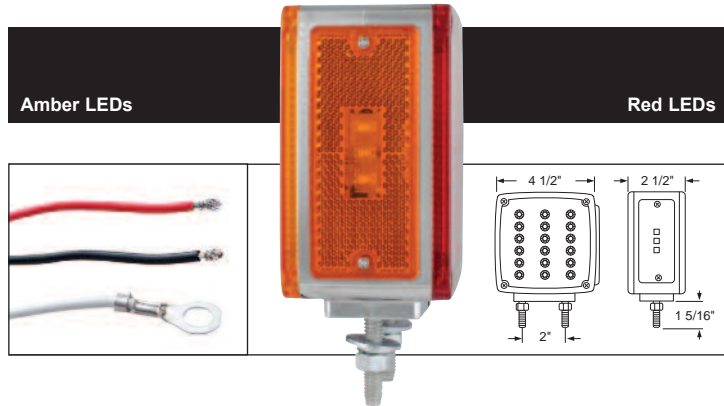

LED Square Double Face Turn Signal Light - Double Stud

Description

- Square Double Face Turn Signal with 18 Amber LEDs + 3 Amber LEDs (Side Marker) + 18 Red LEDs, **Please Specify Driver or Passenger Side**
- Heavy Duty Chrome Housing, Double Stud Mounting, Reflector Design
- 3 Wires (1 Wire with Ring Terminal), **10 Year Warranty**

Item Number	LEDs	Description	Package	Pack
39377	18+3 Amber/ 18 Red	Driver/ Color Lens	Carded	1 Pc./Card
39378	18+3 Amber/ 18 Red	Passenger/ Color Lens	Carded	1 Pc./Card
39379	18+3 Amber/ 18 Red	Driver/ Clear Lens	Carded	1 Pc./Card
39380	18+3 Amber/ 18 Red	Passenger/ Clear Lens	Carded	1 Pc./Card