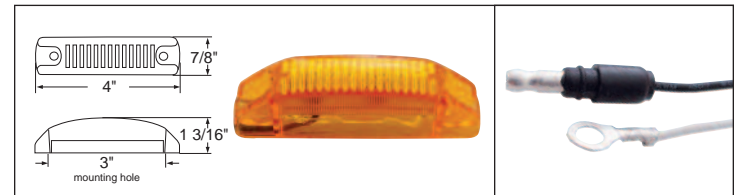

6 LED Clearance/Marker Light

Description

- 6 LED Clearance/Marker Light
- Hard Wired (1 Wire with .180 Bullet Plug and 1 Wire with Ring Terminal)
- Recommended Plug: Item # 34250, [Lifetime Warranty](#)

Item Number	LEDs	Lens	Package	Pack
38165	6 Amber	Amber	Carded	1 Pc./Card
38166	6 Red	Red	Carded	1 Pc./Card
38632	6 Amber	Clear	Carded	1 Pc./Card
38632B	6 Amber	Clear	Bulk	1 Pc.
38633	6 Red	Clear	Carded	1 Pc./Card
38633B	6 Red	Clear	Bulk	1 Pc.