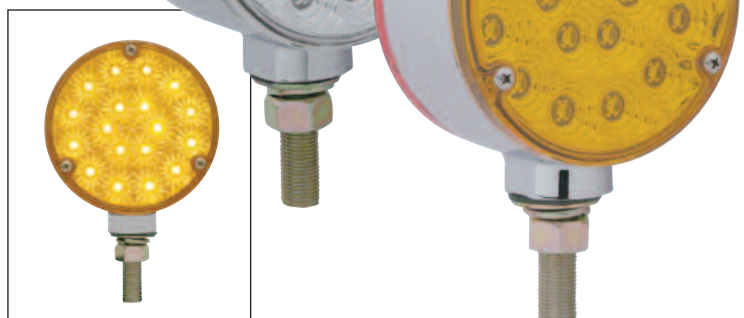

LED Double Face Turn Signal Light - Transparent Lens

Description

- 48 Amber/40 Red LED Double Face Turn Signal Light
- Heavy Duty Chrome Die-Cast Housing, Unique Transparent Lens Design
- 3 Wires, **10 Year Warranty**