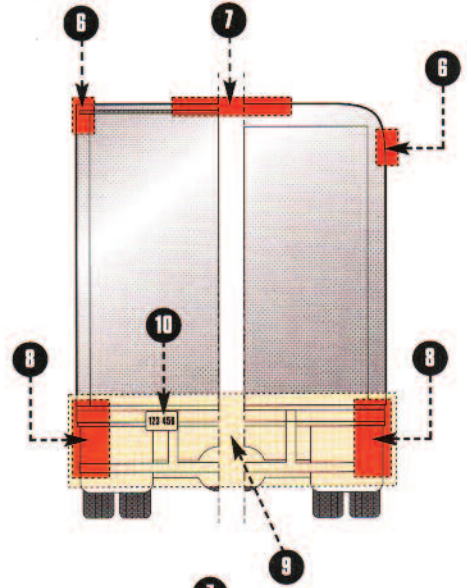

**ADDITIONAL EQUIPMENT FOR SPECIFIC VEHICLES
VEHICLES 9.1m (30 ft.) LONG OR LONGER**

DESCRIPTION				MANDATORY REQUIREMENTS			
Area	Equipment	SAE Lens Coding	Functional Purpose	Quantity	Color	Location	Height mm(in.) from the ground
12	a Intermediate Side Marker Lamps	(P2 or P3)	Indicate presence of a long vehicle	Minimum 2	Yellow	Each side near center	380 (15) minimum
	b Intermediate Side Reflex Reflectors	(A)	Indicate presence of a long vehicle	Minimum 2	Yellow	Each side near center facing sideward	380-1530 (15-60)

Truck Tractors

DESCRIPTION		MANDATORY REQUIREMENTS					
Area	Conspicuity Treatment	DOT Coding	Quantity	Color	Location	Height	Options
13	Rear Upper Body Markings	DOT-C DOT-C2 DOT-C3 DOT-C4	Exactly 2 pairs of 300mm long strips	White	Rear upper corners of cab facing rearward	As high as practicable excluding fairings	
14	Rear Marking		Exactly 2 sections of min. 600mm each	Red/White	Rear - facing rearward - on fenders, on mud flap brackets, or within 300mm below the top of mud flaps	As horizontal as practicable and not higher than 1525mm from the ground	If mud flaps not used - on the cab or frame mounted brackets

NOTE: The edge of red conspicuity tape shall not be closer than 75 mm to the edge of any amber lamp and the edge of white conspicuity tape shall not be closer than 75 mm to the edge of any lamp

Truck, Bus, MPV Equipment Location Requirements