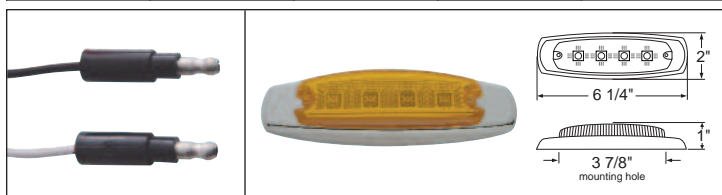

4 LED Rectangular Clearance/Marker Light - Reflector

Description

- 4 LED Peterbilt Style Rectangular Clearance/Marker Light with Reflector
- Deluxe Chrome Stainless Steel Bezel Included, Hard Wired with 2 Bullet Plugs
- Recommended Plug: Item # 34203/34250, [Lifetime Warranty](#)

Item Number	LEDs	Lens	Package	Pack
37661B	4 Amber	Amber	Bulk	1 Pc.
37663B	4 Amber	Clear	Bulk	1 Pc.