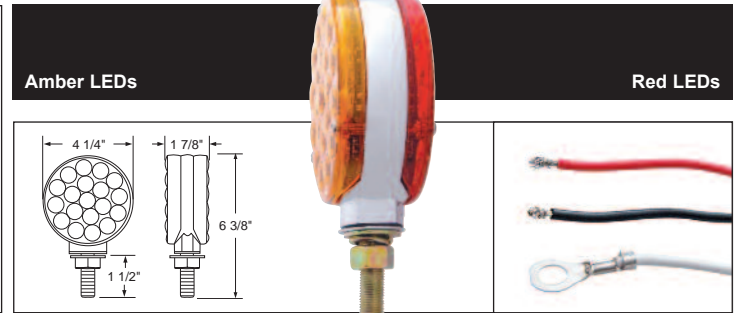

LED Double Face Turn Signal Light - Bubble Lens

Description

- 21 Amber/21 Red LED Double Face Turn Signal Light, Bubble Lens Design
- Heavy Duty Chrome Die-Cast Housing, Stud Mount
- 3 Wires (1 Wire with Ring Terminal), **10 Year Warranty**

Item Number	LEDs	Lens	Package	Pack
38103	21 Amber/ 21 Red	Amber Lens/ Red Lens	Carded	1 Pc./Card
38123	21 Amber/ 21 Red	Clear Lens/ Clear Lens	Carded	1 Pc./Card