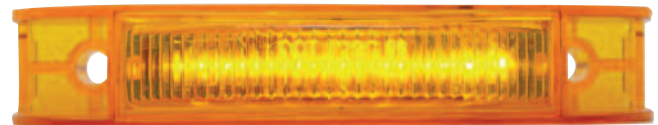

7 LED Rectangular Clearance/Marker Light

Description

- 7 LED Rectangular Clearance/Marker Light
- Available in 7 Amber LEDs or 7 Red LEDs, Hard Wired with 2 Bullet Plugs
- Recommended Plug: Item # 34203/34250, [Lifetime Warranty](#)

Item Number	LEDs	Lens	Package	Pack
38163	7 Amber	Amber	Carded	1 Pc./Card
38164	7 Red	Red	Carded	1 Pc./Card
38156	7 Amber	Clear	Carded	1 Pc./Card
38157	7 Red	Clear	Carded	1 Pc./Card