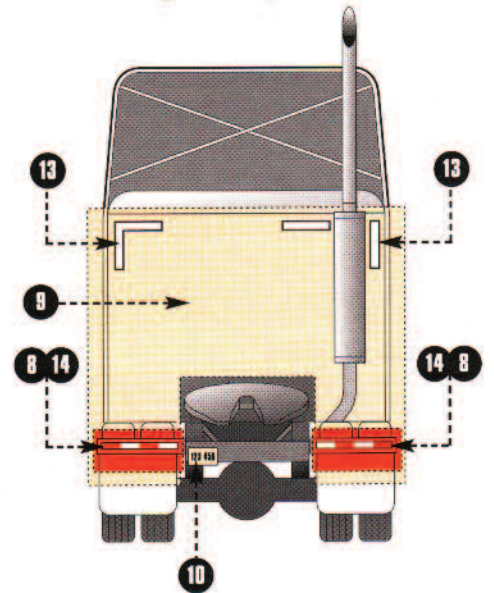

**ADDITIONAL EQUIPMENT FOR SPECIFIC VEHICLES
VEHICLES 9.1m (30 ft.) LONG OR LONGER**

DESCRIPTION				MANDATORY REQUIREMENTS			
Area	Equipment	SAE Lens Coding	Functional Purpose	Quantity	Color	Location	Height mm(in.) from the ground
12	a Intermediate Side Marker Lamps	(P2 or P3)	Indicate presence of a long vehicle	Minimum 2	Yellow	Each side near center	380 (15) minimum
	b Intermediate Side Reflex Reflectors	(A)	Indicate presence of a long vehicle	Minimum 2	Yellow	Each side near center facing sideward	380-1530 (15-60)

Truck Tractors

DESCRIPTION		MANDATORY REQUIREMENTS					
Area	Conspicuity Treatment	DOT Coding	Quantity	Color	Location	Height	Options
13	Rear Upper Body Markings	DOT-C DOT-C2 DOT-C3 DOT-C4	Exactly 2 pairs of 300mm long strips	White	Rear upper corners of cab facing rearward	As high as practicable excluding fairings	
14	Rear Marking		Exactly 2 sections of min. 600mm each	Red/White	Rear - facing rearward - on fenders, on mud flap brackets, or within 300mm below the top of mud flaps	As horizontal as practicable and not higher than 1525mm from the ground	If mud flaps not used - on the cab or frame mounted brackets

NOTE: The edge of red conspicuity tape shall not be closer than 75 mm to the edge of any amber lamp and the edge of white conspicuity tape shall not be closer than 75 mm to the edge of any lamp

Truck, Bus, MPV Equipment Location Requirements