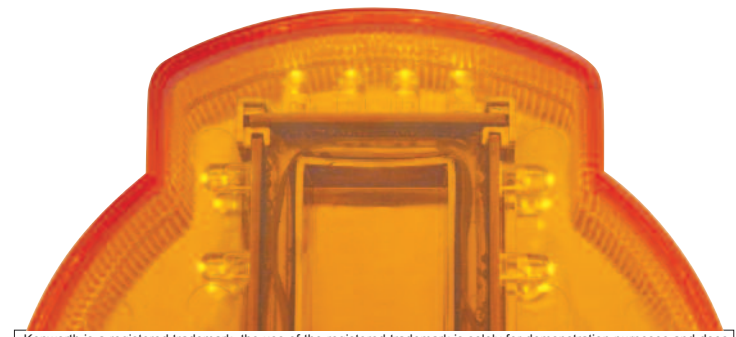

32 LED Kenworth Emblem Light

Description

- 32 LED Kenworth Emblem Light
- Available with Amber or Red LEDs, Fits Kenworth Emblem
- Hard Wired with Two .180 Bullet Plugs, **6 Month Warranty**

Item Number	LEDs	Lens	Package	Pack
38885	32 Amber	Amber	Carded	1 Pc./Card
38886	32 Red	Red	Carded	1 Pc./Card
38887	32 Amber	Clear	Carded	1 Pc./Card
38888	32 Red	Clear	Carded	1 Pc./Card

Kenworth is a registered trademark. The use of the registered trademark is solely for demonstration purposes and does not constitute affiliation with or endorsement by Kenworth, Paccar or its associates