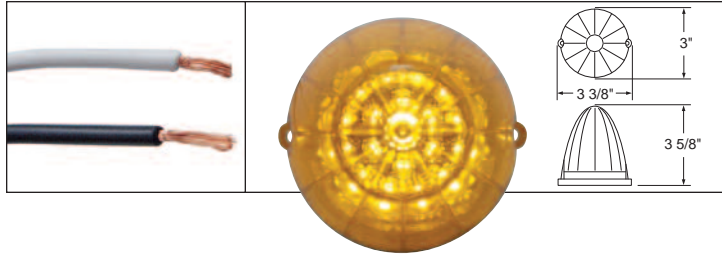

19 LED Grakon 1000 Cab Light - Reflector

Description

- 19 Amber LED Reflector Cab Light with Clear Style Lens
- Fits Grakon 1000 Cab Light, Fully Sealed Electronic
- Proper Installation Requires Use of OEM Rubber Gasket
- 2 Wires (Hard Wired), **10 Year Warranty**

Item Number	Style	LEDs	Lens	Pack
39457	Reflector	19 Amber	Amber	1 Pc./Card
39457B	Reflector	19 Amber	Amber	1 Pc.
39458	Reflector	19 Amber	Clear	1 Pc./Card
39458B	Reflector	19 Amber	Clear	1 Pc.