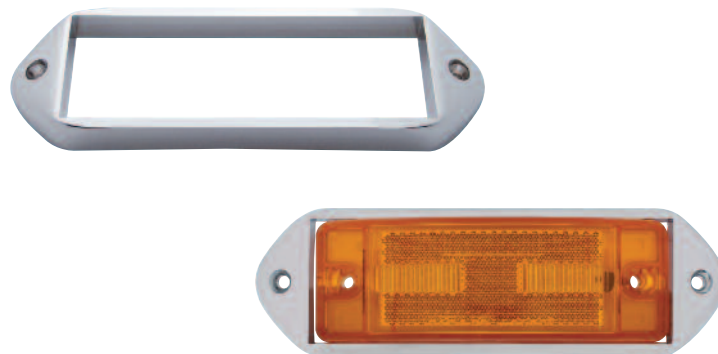

* 38253 Sold Separately

Chrome Rectangular Bezel - Tiger Eye Marker Light

Description

- Chrome Plastic Bezel for Small Rectangular/Tiger Eye Lights
- Stainless Steel Mounting Screws Sold Separately

Item Number	Description	Package	Pack
34022	Rectangular/Tiger Eye Bezel	Carded	1 Pc./Card