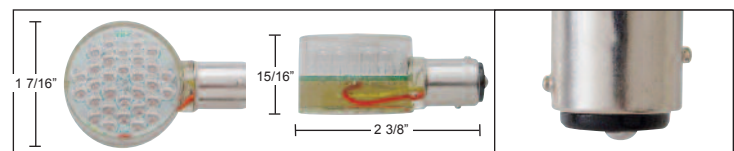

30 LED 1157 Bulbs - Right Angle

Description

- Right Angle 1157 Bulb with 30 Super Bright LEDs
- 1157 Double Contact, Off Set Pin, Epoxy Sealed, **6 Month Warranty**

Item Number	LEDs	Color	Package	Pack
38788	30	Amber	Carded	1 Pc./Card