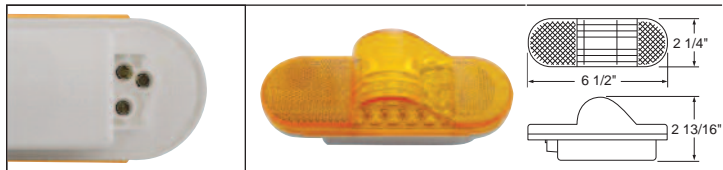

18 LED Mid-Trailer Turn Signal Light

Description

- 18 LED 6" Mid-Trailer Turn Signal Light
- Available in Amber or Clear Lens, 3 Contact Female Terminal
- Recommended Plug: Item # 34212/34216, [Lifetime Warranty](#)

Item Number	LEDs	Lens	Package	Pack
38920	18 Amber	Amber	Carded	1 Pc./Card
38920B	18 Amber	Amber	Bulk	1 Pc.
38921	18 Amber	Clear	Carded	1 Pc./Card
38921B	18 Amber	Clear	Bulk	1 Pc.