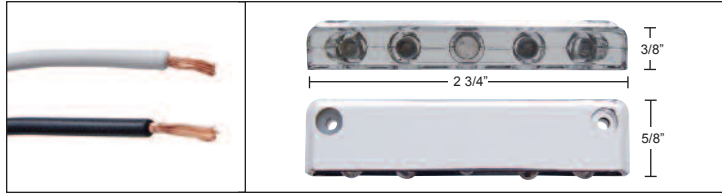

5 LED 2 3/4" Auxiliary Light

Description

- 5 Super Bright LED Strip Light, Chrome Plastic Housing, Water Resistant
- 2 Wires (Hard Wired), **6 Month Warranty**

Item Number	LEDs	Color	Package	Pack
38008	5	Amber	Carded	1 Pc./Card