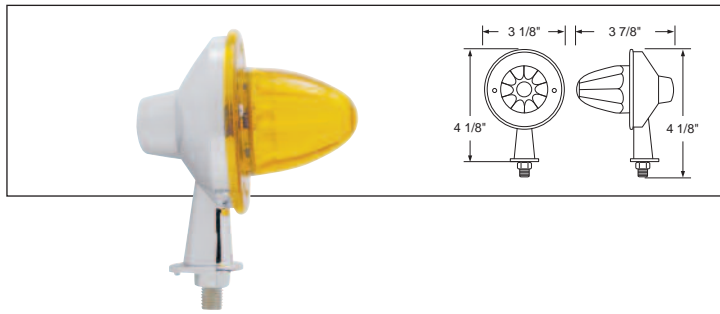

13 LED Watermelon Honda Light - 1 1/8" Arm

Description

- 13 Super Bright LED Watermelon Honda Light with 1 1/8" Arm
- Available with 13 Amber LEDs or 13 Red LEDs in Colored or Clear Lens
- 2 Wires (Hard Wired), **6 Month Warranty**

Item Number	LEDs	Lens	Package	Pack
38820	13 Amber	Amber	Carded	1 Pc./Card
38821	13 Red	Red	Carded	1 Pc./Card
38822	13 Amber	Clear	Carded	1 Pc./Card