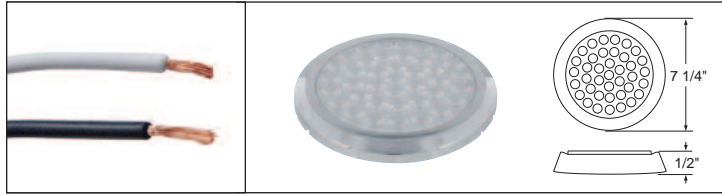

39 High Power LED Dome Light

Description

- 39 High Power LED, 7 1/4" Round Dome Light with Chrome Bezel
- 12V/24V Application, **6 Month Warranty**

Item Number	Description	Package	Pack
37626B	LED Dome Light	Bulk	1 Pc.