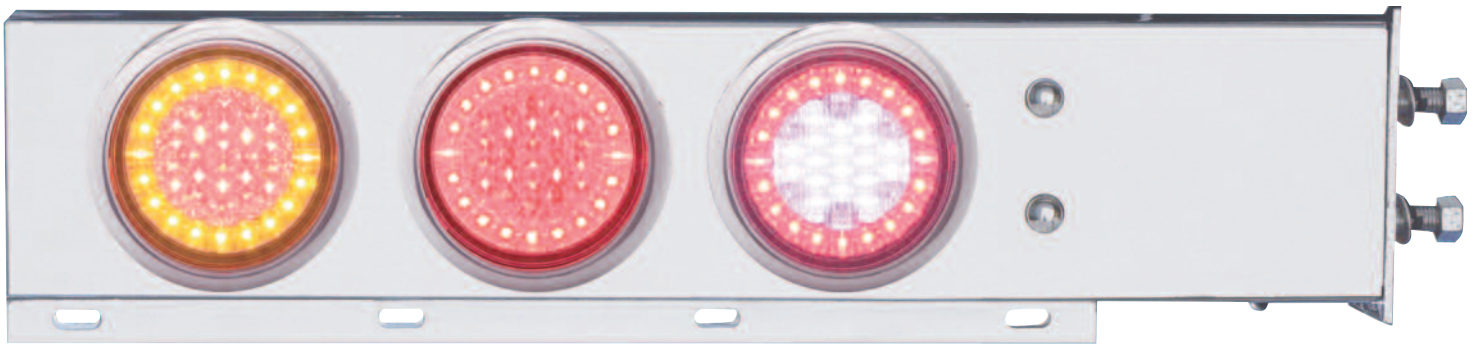

“EURO” 44 LED S/T/T Light

Description

- “EURO” 44 LED S/T/T Light
- Universal Design, Fits Most 4” Light Cutouts
- Separated Wiring Allows the Center LED Cluster and the Outer LED Ring to Function Independently
- Center LED Cluster is Hard Wired with 3 Contact Female Plug, Outer LED Ring is Hard Wired with 2 Contact Female Plug
- Available with 24 Red LED in the Center and 20 Red LED in Outer Ring, **Lifetime Warranty**

Item Number	LEDs
39970B	24 Red + 20 Red

“EURO” 24 Red & 20 Amber LED Light

Description

- “EURO” 24 Red LED and 20 Amber LED Light
- Universal Design, Fits Most 4” Light Cutouts
- Separated Wiring Allows the Center LED Cluster and the Outer LED Ring to Function Independently
- Center LED Cluster is Hard Wired with 3 Contact Female Plug, Outer LED Ring is Hard Wired with 2 Contact Female Plug
- Available with 24 Red LED in the Center and 20 Amber LED in Outer Ring, **Lifetime Warranty**

Item Number	LEDs
39969B	24 Red + 20 Amber

“EURO” 18 White & 20 Red LED Light

Description

- “EURO” 18 White LED and 20 Red LED Light
- Universal Design Fits Most 4” Light Cutouts
- Separated Wiring Allows the Center LED Cluster and the Outer LED Ring to Function Independently
- Center LED Cluster is Hard Wired with 2 Contact Female Plug, Outer LED Ring is Hard Wired with 3 Contact Female Plug
- Available with 18 White LED in the Center and 20 Red LED in Outer Ring, **Lifetime Warranty**

Item Number	LEDs
39968B	18 White + 20 Red