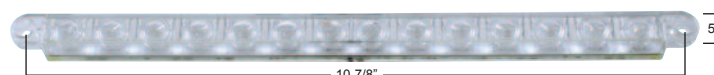

14 LED 12" Warning Light Bar

Description

- 14 LED 12" Auxiliary Warning Light Bar
- Available in Amber or Red LEDs with Clear Lens
- 6 Flash Pattern, Multiple Light Synchronization, **3 Year Warranty**

Item Number	LEDs	Lens	Flash Pattern	Pack
37192B	14 Amber	Clear	6	Bulk = 1 Pc.
37194B	14 Red	Clear	6	Bulk = 1 Pc.