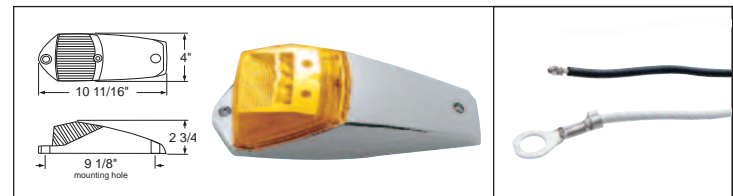

17 LED Cab Light Complete Kit - Reflector

Description

- 17 LED Square Cab Light with Reflector and Chrome Plastic Housing
- Available with Amber or Clear Lens
- 2 Wires (1 Wire with Ring Terminal), **10 Year Warranty**

Item Number	LEDs	Lens	Package	Pack
39529	17 Amber	Amber	Carded	1 Pc./Card
39530	17 Amber	Clear	Carded	1 Pc./Card