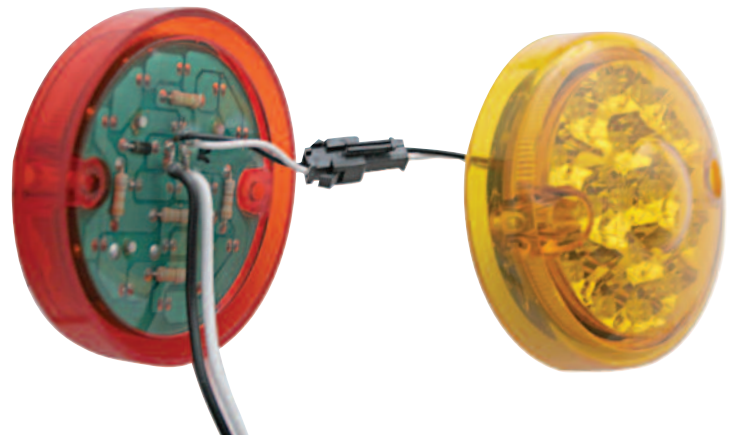

15 LED 3" Reflector Double Face Light - LED Kit

Description

- Double Face 15 LED 3" Reflector Light, LED Only
- Available with Colored or Clear Lens, Sold in Complete Sets Only
- For Auxiliary/Utility Light Applications, 2 Wires (Hard Wired), **10 Year Warranty**

Item Number	LEDs	Lens	Function	Pack
39563	15 Amber/ 15 Red	Amber/ Red	Single	1 Set/Card
39564	15 Amber/ 15 Red	Clear/ Clear	Single	1 Set/Card