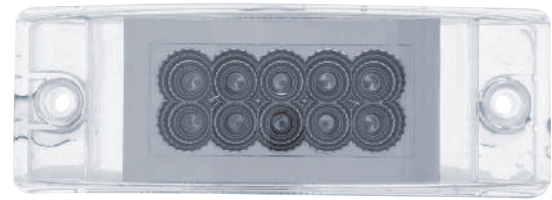

26 LED Rectangular Clearance/Marker Light - Reflector

Description

- 26 LED Rectangular Clearance/Marker Light with Reflector
- Hard Wired with Two .180 Bullet Plugs
- Unique Reflector Design Projects Light in Multiple Directions
- Recommended Plug: Item # 34203/34250, [Lifetime Warranty](#)

Item Number	LEDs	Lens	Package	Pack
39499	26 Red	Clear	Carded	1 Pc./Card