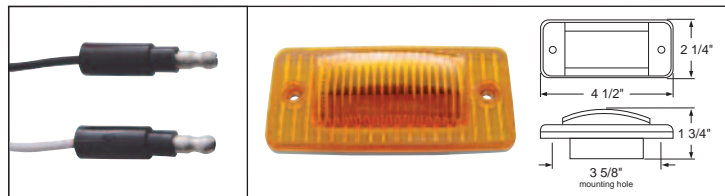

5 LED Freightliner Cab Light

Description

- Freightliner Cab Light with 5 Super Bright LEDs
- Hard Wired with Two .180 Bullet Plugs, **10 Year Warranty**

Item Number	LEDs	Lens	Package	Pack
38027	5 Amber	Amber	Carded	1 Pc./Card