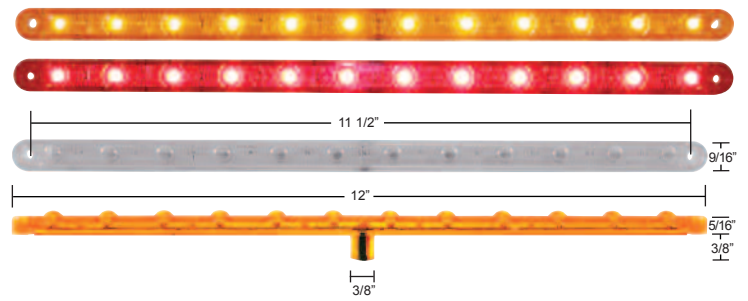

12 LED 12" Ultra Slim Light Bar

Description

- 12 LED 12" Ultra Slim Light Bar
- Available with Colored or Clear Lens, Approximate Size: 12" L x 9/16" W
- Mounting Holes Approximately 11 1/2" Apart, [Lifetime Warranty](#)

Item Number	LEDs	Lens	Package	Pack
38861B	12 Amber	Amber	Bulk	1 Pc.
38862B	12 Red	Red	Bulk	1 Pc.
38863B	12 Amber	Clear	Bulk	1 Pc.
38864B	12 Red	Clear	Bulk	1 Pc.