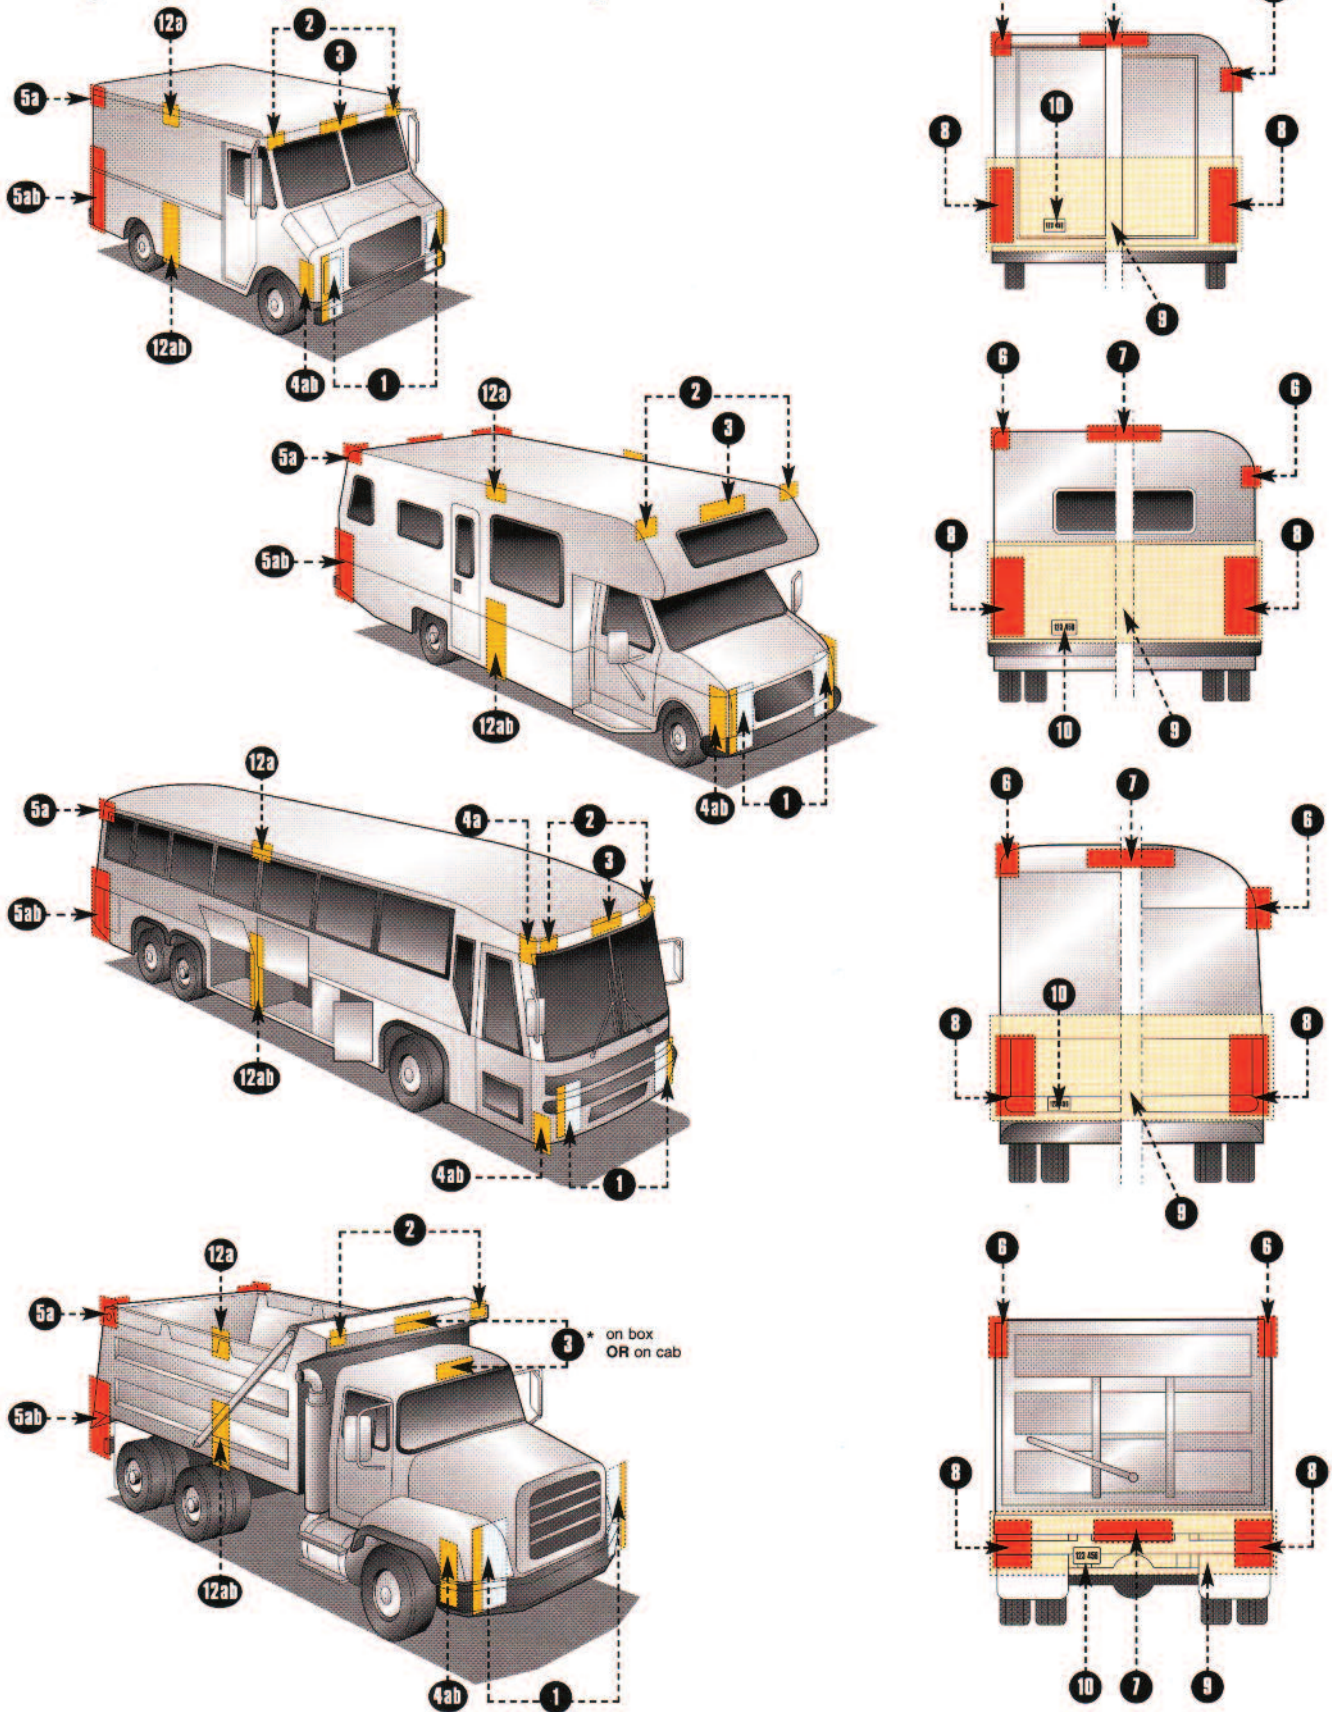

Truck, Bus, MPV Equipment Location Requirements

IMPORTANT NOTE: Every lamp, reflex reflector & conspicuity treatment must be permanently attached in the location specified below & must comply with all applicable requirements prescribed for it by FMVSS/CMVSS 106. The face of any device on the front/rear & sides should be, respectively perpendicular & parallel to the vehicle's centerline, unless it is photometrically certified at installation angle. No part of the vehicle shall prevent any device from meeting its prescribed requirements unless an auxiliary device meeting all prescribed requirements is installed.

IN CANADA: Manufacturers & importers of vehicles must have the proper certification test records demonstrating compliance of lighting components with all prescribed requirements.

BASIC EQUIPMENT REQUIRED ON ALL TRAILERS

DESCRIPTION				MANDATORY REQUIREMENTS			
Area	Equipment	SAE Lens Coding	Functional Purpose	Quantity	Color	Location	Height mm(in.) from the ground
1	Tail Lamps	(T)	Indicate vehicle's presence and width	Minimum 2	Red	On the rear - symmetrical as far apart as practicable	380-1830 (15-72)
	Stop Lamps	(S)	Indicate braking	Minimum 2	Red	On the rear - symmetrical as far apart as practicable	380-1830 (15-72)
	Rear Turn Signal Lamps	(I)	Indicate direction of turn	Minimum 2	Red or Yellow	On the rear - symmetrical as far apart as practicable	380-2110 (15-83)
	Rear Reflex Reflectors	(A)	Indicate vehicle's presence and width	Minimum 2	Red	On the rear - symmetrical as far apart as practicable facing rearward	380-1530 (15-60)
2	License Plate Lamp(s)	(L)	Illuminates license plate	Minimum 1	White	On the rear - above or at the sides of license plate	No requirement
3	Rear Side Marker Lamps *photometrically certified at installation angle	(P2, PC* or P3, PC2*)	Front and rear side marker lamps / side reflex reflectors indicate vehicle's presence and length	Minimum 2	Red	Each side at rear as far back as practicable	380-1530 (15-60) no max. for veh. under 2032mm (80") wide
	Rear Side Reflex Reflectors	(A)		Minimum 2	Red	Each side at rear as far back as practicable facing sideward	380-1530 (15-60)
4	a Front Side Marker Lamps *photometrically certified at installation angle	(P2, PC* or P3, PC2*)	Front and rear side marker lamps / side reflex reflectors indicate vehicle's presence and length	Minimum 2	Yellow	Each side at front as far forward as practicable	380 (15) minimum
	b Front Side Reflex Reflectors	(A)		Minimum 2	Yellow	Each side at front as far forward as practicable facing sideward	380-1530 (15-60)

ADDITIONAL EQUIPMENT FOR TRAILERS EXCEEDING THE FOLLOWING PARAMETERS

Length 9.1m (30 ft.) or longer

DESCRIPTION				MANDATORY REQUIREMENTS			
Area	Equipment	SAE Lens Coding	Functional Purpose	Quantity	Color	Location	Height mm(in.) from the ground
5	a Intermediate Side Marker Lamps	(P2 or P3)	Indicate presence of a long vehicle	Minimum 2	Yellow	Each side near center facing sideward	380 (15) minimum
	b Intermediate Side Reflex Reflectors	(A)	Indicate presence of a long vehicle	Minimum 2	Yellow	Each side near center facing sideward	380-1530 (15-60)

Width 2032mm (80 in.) or wider