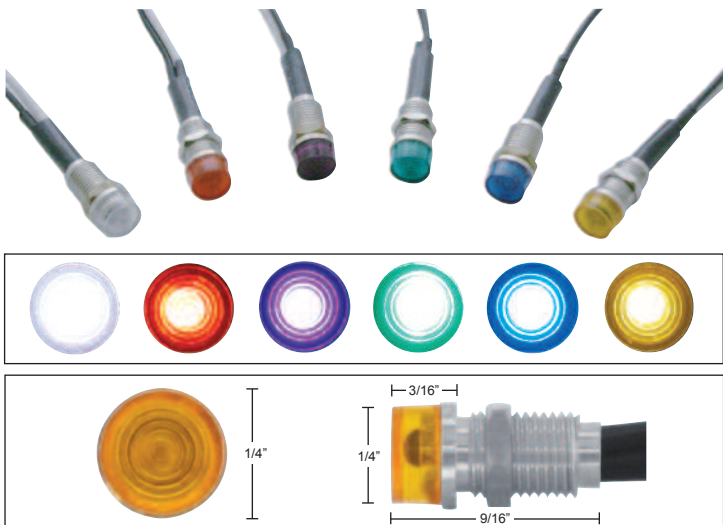

Item Number	Color	Package	Pack
39314	Amber	Carded	1 Pc./Card
39314B	Amber	Bulk	1 Pc.
39315	Blue	Carded	1 Pc./Card
39315B	Blue	Bulk	1 Pc.
39316	Green	Carded	1 Pc./Card
39316B	Green	Bulk	1 Pc.
39317	Purple	Carded	1 Pc./Card
39317B	Purple	Bulk	1 Pc.
39318	Red	Carded	1 Pc./Card
39318B	Red	Bulk	1 Pc.
39319	White	Carded	1 Pc./Card
39319B	White	Bulk	1 Pc.