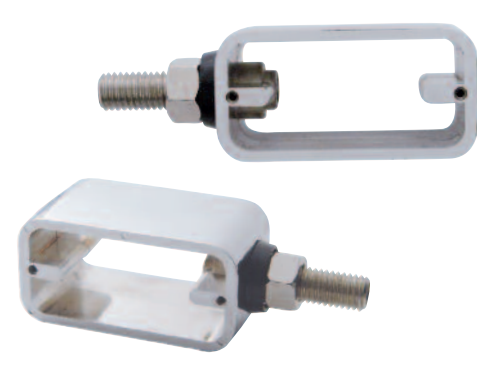

Item Number	Description	Pack
30963B	Straight Mount	1 Pc./Bulk

Chrome Double Face Oval Housing

Description

- Chrome Plastic Double Face Oval Light Housing

Item Number	Description	Pack
30968B	Oval Housing	1 Pc./Bulk