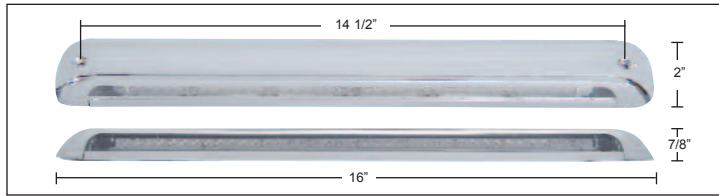

39 LED 19" Auxiliary Light

Description

- 39 Super Bright LED Strip Light, Chrome Plastic Housing, Interior Applications
- Approximately 16" L x 2" W x 1" H. Mounting Holes are 14 1/2" Apart
- 2 Wires, Tape or Screw Mount, Double Sided Tape on Back, **6 Month Warranty**

Item Number	LEDs	Color	Package	Pack
38866	39	Amber	Carded	1 Pc./Card
38867	39	Blue	Carded	1 Pc./Card
38868	39	Green	Carded	1 Pc./Card
38870	39	Red	Carded	1 Pc./Card

* Unique mirror lens design *
Light shines through when LEDs are lit, looks like a mirror when LEDs are not lit

14 LED 6" Mirror Light

Description

- 14 Super Bright LED, Chrome Plastic Housing, Mirror Lens, 2 Wires
- Looks Great Anywhere, 2 Wires (Hard Wired), **6 Month Warranty**

Item Number	LEDs	Color	Package	Pack
38872	14	Amber	Carded	1 Pc./Card
38873	14	Blue	Carded	1 Pc./Card
38874	14	Green	Carded	1 Pc./Card
38877	14	White	Carded	1 Pc./Card

8 LED 4" Auxiliary Light

Description

- 8 Super Bright LED Strip Light, Chrome Plastic Housing
- 2 Wires (Hard Wired), Double Sided Tape Mount, **6 Month Warranty**

Item Number	LEDs	Color	Package	Pack
39712	8	Blue	Carded	2 Pcs./Card
39715	8	Red	Carded	2 Pcs./Card
39716	8	White	Carded	2 Pcs./Card

7 LED 4 3/4" Auxiliary Light

Description

- 7 Super Bright LED Strip Light, Chrome Plastic Housing and Reflector
- 2 Wires (Hard Wired), Double Sided Tape Mount, **6 Month Warranty**

Item Number	LEDs	Color	Package	Pack
38817	7	Blue	Carded	1 Pc./Card