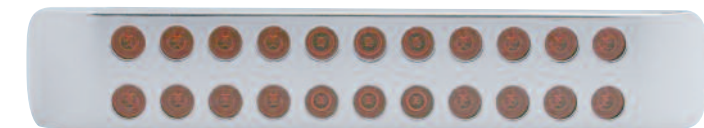

11 LED Stop, Turn & Tail (Item # 38463, 38464, 38469, 38470)

- 3 Wires
- White Wire = Ground
- Black Wire = Tail
- Red Wire = Stop

11 LED Clearance, Sidemarkers & Identification (Item # 38471B & 38472B)

- 4 Wires
- White Wire = Ground
- Brown Wire = Clearance/Identification (All LED Lit)
- Green Wire = Right Turn Signal
- Yellow Wire = Left Turn Signal

11 LED 17" Light Bar

Description

- 11 LED S/T/T & P/T/C Light Bar, 17" L x 1 3/8" W x 1" H
- Available in Colored or Clear Lens, Mounting Holes Approximately 16 1/8" Apart

Item Number	LEDs	Function	Lens	Pack
38463	11 Amber	P/T/C	Amber	1 Pc./Card
38463B	11 Amber	P/T/C	Amber	Bulk
38464	11 Amber	P/T/C	Clear	1 Pc./Card
38464B	11 Amber	P/T/C	Clear	Bulk
38469	11 Red	S/T/T	Red	1 Pc./Card
38469B	11 Red	S/T/T	Red	Bulk
38470	11 Red	S/T/T	Clear	1 Pc./Card
38470B	11 Red	S/T/T	Clear	Bulk
38471B	11 Red	C/S/I	Red	Bulk
38472B	11 Red	C/S/I	Clear	Bulk

11 LED 17" Light Bar - Chrome Bezel

Description

- 11 LED S/T/T & P/T/C Light Bar with Chrome Plastic Bezel
- Available in Red or Amber LEDs with Colored or Clear Lens
- Mounting Holes Approximately 8 1/2" Apart, Approx. 17 3/16"L x 1 1/2"W
- Chrome Bezel Available Separately: Item # 34047B

Item Number	LEDs	Lens	Light	Pack
39250	11 Amber	Amber	38463B	1 Pc./Card
39251	11 Red	Red	38469B	1 Pc./Card
39252	11 Amber	Clear	38464B	1 Pc./Card
39253	11 Red	Clear	38470B	1 Pc./Card

11 LED 17" Light Bar - Chrome Bezel

Description

- 11 LED S/T/T & P/T/C Light Bar with Chrome Plastic Bezel
- Available in Amber or Red LED with Colored or Clear Lens
- Mounting Holes Approximately 16 1/16" Apart, Approx. 17 3/16"L x 1 1/2"W
- Chrome Bezel Available Separately: Item # 34078B