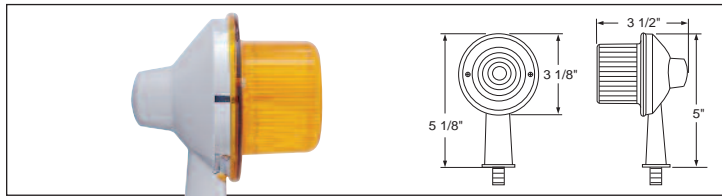

13 LED Honda Light - 2 1/8" Arm

Description

- 13 Super Bright LED Honda Light with 2 1/8" Arm
- Available with 13 Amber LEDs or 13 Red LEDs in Colored or Clear Lens
- 2 Wires (Hard Wired), **6 Month Warranty**

Item Number	LEDs	Lens	Package	Pack
38379	13 Amber	Amber	Carded	1 Pc./Card
38380	13 Red	Red	Carded	1 Pc./Card
38389	13 Amber	Clear	Carded	1 Pc./Card
38390	13 Red	Clear	Carded	1 Pc./Card