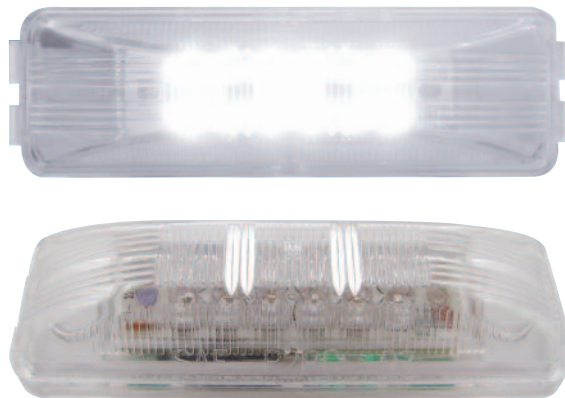

12 LED Rectangular Auxiliary/Utility Light

Description

- 12 Super Bright White LED Rectangular Auxiliary/Utility Light
- Available in Clear Lens with 2 Female Terminals
- Mounting Base Item # 30919/33006, [Lifetime Warranty](#)

Item Number	LEDs	Lens	Package	Pack
39931	12 White	Clear	Carded	1 Pc./Card
39931B	12 White	Clear	Carded	1 Pc./Card