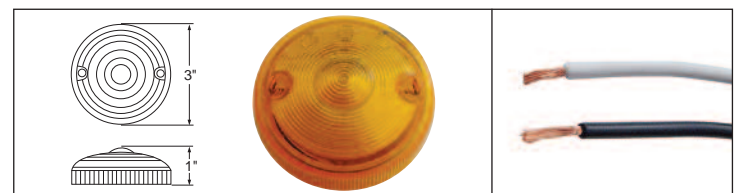

**38507B & 38509B
Will Only Function if Connected to
38508B & 38510B**