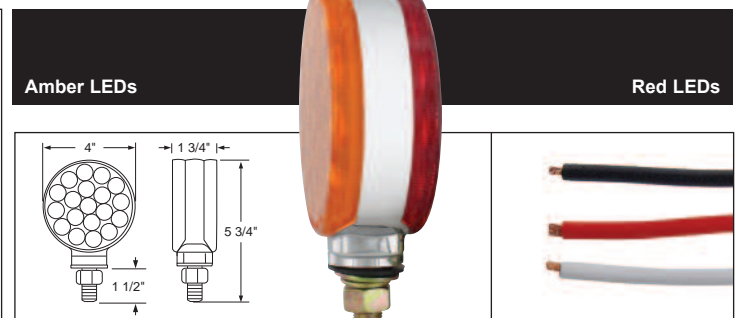

LED Double Face Turn Signal Light

Description

- 17 Amber/17 Red LED, Double Face Turn Signal Light
- Heavy Duty Chrome Die-Cast Housing, Stud Mount
- 3 Wires (Hard Wired), **10 Year Warranty**

Item Number	LEDs	Lens	Package	Pack
38719	17 Amber/ 17 Red	Amber Lens/ Red Lens	Carded	1 Pc./Card
38720	17 Amber/ 17 Red	Clear Lens/ Clear Lens	Carded	1 Pc./Card