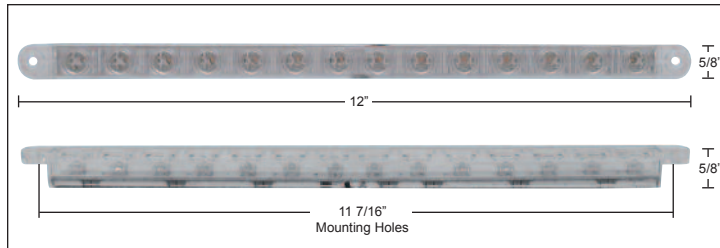

14 LED 12" Light Bar

Description

- 14 LED 12" Light Bar
- 2 Wires, Approximate Size: 12" W x 5/8" L
- Available in Blue, Green, or White LEDs with Clear Lens
- Amber and Red LEDs Available with Chrome Lens
- Mounting Holes Approximately 11 7/16" Apart, **6 Month Warranty**

Item Number	LEDs	Lens	Package	Pack
39483B	14 Blue	Clear	Bulk	1 Pc.
39484B	14 Green	Clear	Bulk	1 Pc.
39485B	14 White	Clear	Bulk	1 Pc.
39644B	14 Amber	Chrome	Bulk	1 Pc.
39645B	14 Red	Chrome	Bulk	1 Pc.