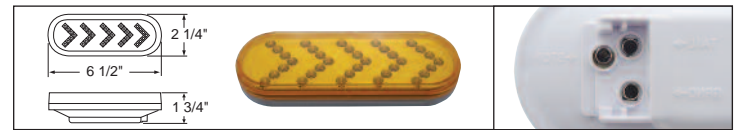

35 LED Oval Sequential Auxiliary Signal Light - Reflector

Description

- 35 LED Sequential Auxiliary Signal Light with Reflector
- Electronics Completely Sealed in Epoxy to Resist Corrosion and Moisture
- Recommended Plug: Item # 34212/34216, [Lifetime Warranty](#)

Item Number	LEDs	Lens	Package	Pack
39475	35 Amber	Amber	Carded	1 Pc./Card
39476	35 Red	Red	Carded	1 Pc./Card
39477	35 Amber	Clear	Carded	1 Pc./Card