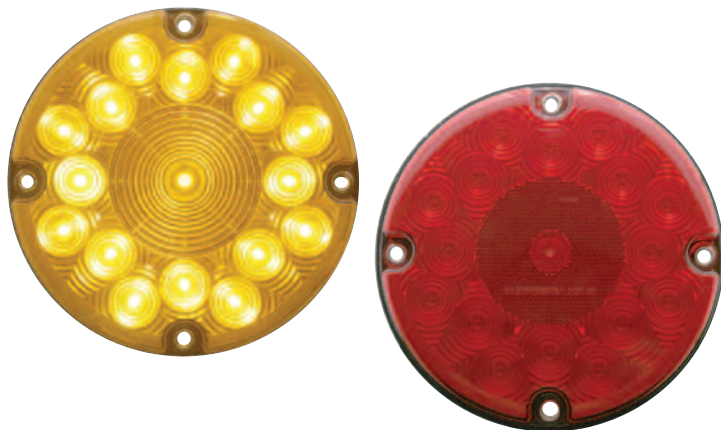

17 LED 7" S/T/T & P/T/C Light

Description

- 17 LED 7" Round S/T/T & P/T/C Light
- Available in Amber or Red Lens, Perfect for Bus Application
- 3 Wires (1 Wire with Ring Terminal), **Lifetime Warranty**

Item Number	LEDs	Lens	Package	Pack
39960B	17 Amber	Amber	Bulk	1 Pc.
39961B	17 Red	Red	Bulk	1 Pc.