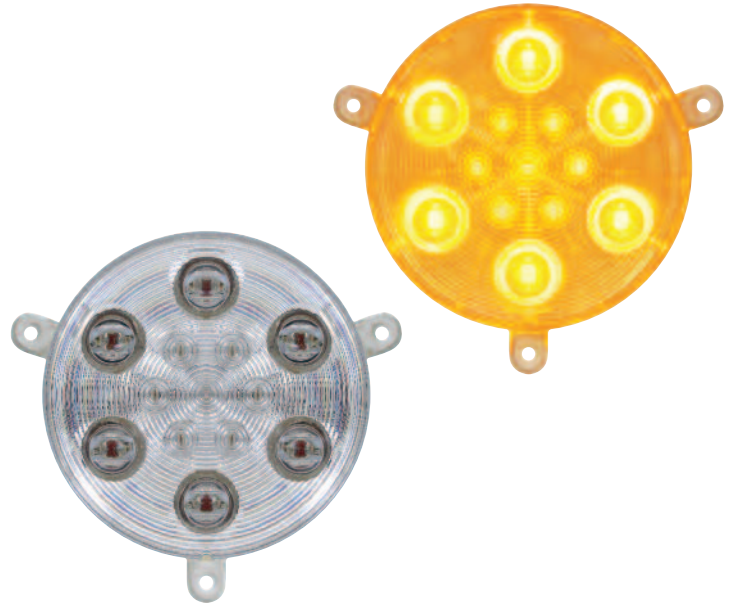

24 LED Cab Light - GLO Light

Description

- 24 LED Square "GLO" Cab Light
- Available with Amber or Clear Lens
- Fully Sealed, Fits Existing Light Housing
- 2 Wires (1 Wire with Ring Terminal), **10 Year Warranty**

Item Number	LEDs	Lens	Package	Pack
36966	24 Amber	Amber	Carded	1 Pc./Card
36967	24 Amber	Clear	Carded	1 Pc./Card

High Power LED Freightliner Daytime Running Light

Description

- 13 LED (6 High Power + 7 SMD LED) for 2005+ Freightliner Century
- Available in Clear Lens Only
- Hard Wired with Three .180 Bullet Plug, **10 Year Warranty**

Item Number	Description	Package	Pack
37617	Daytime Running Light	Carded	1 Pc./Card

* Headlight Bezel Available Separately

2005+ Freightliner Century

61 LED Freightliner Century Daytime Running Light

Description

- 61 LED Daytime Running Light, **Please Specify Driver or Passenger Side**
- Fits 2005 and Older Freightliner Century, Available in Amber or Clear Lens
- **10 Year Warranty**

Item Number	LEDs	Lens	Side	Pack
39902	61 Amber	Amber	Driver	1 Pc./Box
39903	61 Amber	Amber	Passenger	1 Pc./Box
39640	61 Amber	Clear	Driver	1 Pc./Box
39641	61 Amber	Clear	Passenger	1 Pc./Box

* Headlight Bezel Available Separately