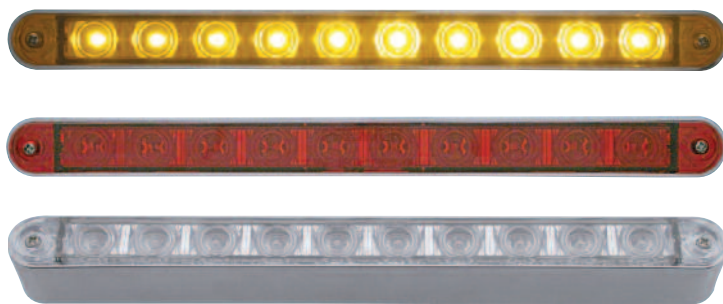

10 LED 9" Light Bar - Chrome Bezel

Description

- 10 LED 9" Light Bar with Chrome Plastic Bezel
- Available with Red or Amber LEDs in Colored or Clear Lens
- Stainless Steel Mounting Hardware Included
- Mounting Screws Can Be Moved to Accommodate Mounting Distance from 4 5/16" - 7 7/16" Apart
- 9" Chrome Plastic Light Bar Bezel Available Separately: Item # 30932B

Item Number	LEDs	Lens	Light	Pack
39306	10 Amber	Amber	38942B	1 Pc./Card
39307	10 Red	Red	38943B	1 Pc./Card
39308	10 Amber	Clear	38944B	1 Pc./Card
39309	10 Red	Clear	38945B	1 Pc./Card