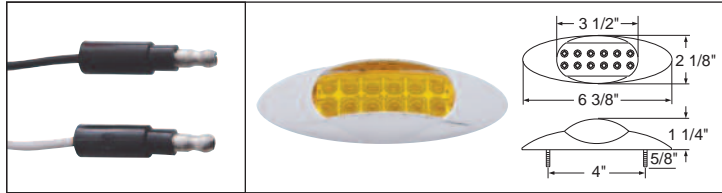

12 LED "Renegade" Clearance/Marker Light w/Reflector

Description

- 12 LED Peterbilt Style Reflector Marker Light with Chrome "Renegade" Bezel
- Hard Wired with Two .180 Bullet Plugs
- Recommended Plug: Item # 34203/34250, [Lifetime Warranty](#)

Item Number	LEDs	Lens	Package	Pack
38974	12 Amber	Amber	Carded	1 Pc./Card
38975	12 Red	Red	Carded	1 Pc./Card
38976	12 Amber	Clear	Carded	1 Pc./Card
38977	12 Red	Clear	Carded	1 Pc./Card