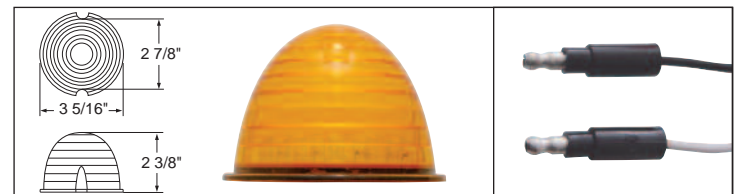

Item Number	Something	Something	Package	Pack
38154	17 Amber	Amber	Carded	1 Pc./Card
38154B	17 Amber	Amber	Bulk	1 Pc.
38150	17 Red	Red	Carded	1 Pc./Card
38150B	17 Red	Red	Bulk	1 Pc.
38155	17 Amber	Clear	Carded	1 Pc./Card
38155B	17 Amber	Clear	Bulk	1 Pc.
38151	17 Red	Clear	Carded	1 Pc./Card