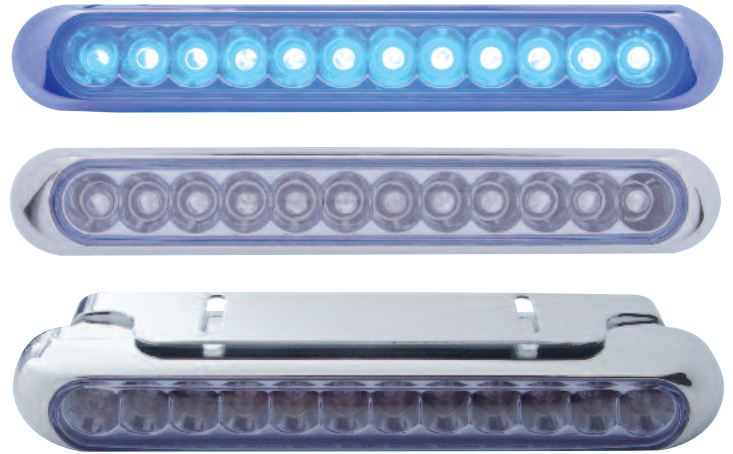

12 LED 6 1/4" Auxiliary Light

Description

- 12 Super Bright LED Strip Light, Chrome Plastic Housing, Water Resistant
- Available in Amber, Blue, Red and White, Install Anywhere
- 2 Wires (Hard Wired), Mounting Holes are 2 3/4" Apart, **6 Month Warranty**

Item Number	LEDs	Color	Package	Pack
38042	12	Amber	Carded	1 Pc./Card
38043	12	Blue	Carded	1 Pc./Card
38044	12	Red	Carded	1 Pc./Card
38045	12	White	Carded	1 Pc./Card