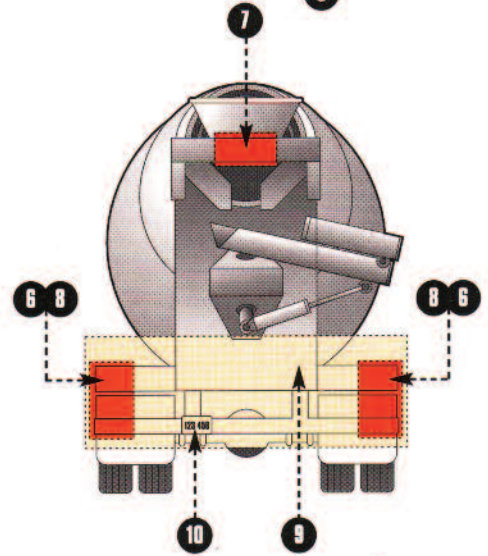

**ADDITIONAL EQUIPMENT FOR SPECIFIC VEHICLES
VEHICLES 9.1m (30 ft.) LONG OR LONGER**

DESCRIPTION				MANDATORY REQUIREMENTS			
Area	Equipment	SAE Lens Coding	Functional Purpose	Quantity	Color	Location	Height mm(in.) from the ground
12	a Intermediate Side Marker Lamps	(P2 or P3)	Indicate presence of a long vehicle	Minimum 2	Yellow	Each side near center	380 (15) minimum
	b Intermediate Side Reflex Reflectors	(A)	Indicate presence of a long vehicle	Minimum 2	Yellow	Each side near center facing sideward	380-1530 (15-60)

Truck Tractors

DESCRIPTION		MANDATORY REQUIREMENTS					
Area	Conspicuity Treatment	DOT Coding	Quantity	Color	Location	Height	Options
13	Rear Upper Body Markings	DOT-C DOT-C2 DOT-C3 DOT-C4	Exactly 2 pairs of 300mm long strips	White	Rear upper corners of cab facing rearward	As high as practicable excluding fairings	
14	Rear Marking		Exactly 2 sections of min. 600mm each	Red/White	Rear - facing rearward - on fenders, on mud flap brackets, or within 300mm below the top of mud flaps	As horizontal as practicable and not higher than 1525mm from the ground	If mud flaps not used - on the cab or frame mounted brackets

NOTE: The edge of red conspicuity tape shall not be closer than 75 mm to the edge of any amber lamp and the edge of white conspicuity tape shall not be closer than 75 mm to the edge of any lamp

Truck, Bus, MPV Equipment Location Requirements