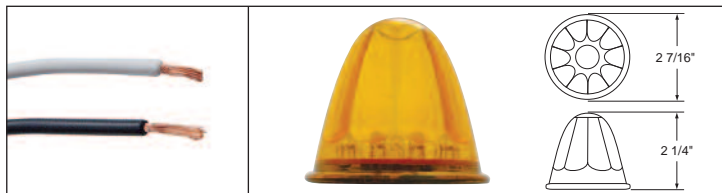

11 LED Watermelon Light

Description

- 11 Super Bright LED Watermelon Light
- Available with 11 Amber LEDs or 11 Red LEDs in Colored or Clear Lens
- 2 Wires (Hard Wired), **10 Year Warranty**

Item Number	LEDs	Lens	Package	Pack
38427	11 Amber	Amber	Carded	1 Pc./Card
38427B	11 Amber	Amber	Bulk	1 Pc.
38428	11 Red	Red	Carded	1 Pc./Card
38428B	11 Red	Red	Bulk	1 Pc.
38429	11 Amber	Clear	Carded	1 Pc./Card
38429B	11 Amber	Clear	Bulk	1 Pc.
38430	11 Red	Clear	Carded	1 Pc./Card
38430B	11 Red	Clear	Bulk	1 Pc.