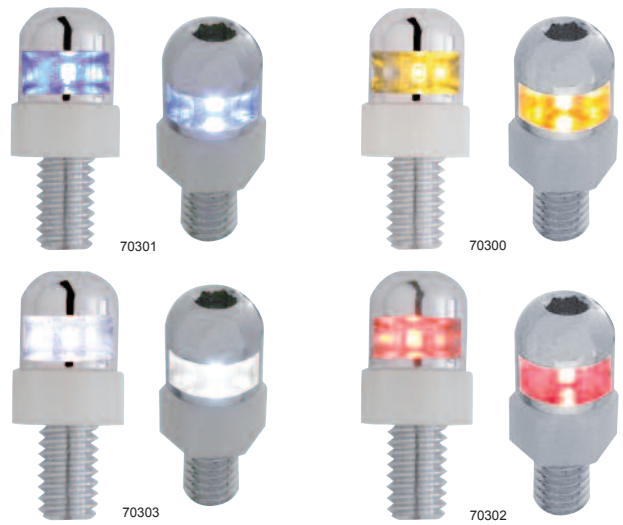

LED License Fastener

Description

- Super Bright LED Fastener, Stainless Steel Housing, Perfect for License Plate
- Available in Amber, Blue, Red, or White LED, 8 1/2" Wire Lead
- 2 Wires (Hard Wired), **6 Month Warranty**

Item Number	LEDs	Color	Package	Pack
70300	1	Amber	Carded	2 Pcs./Card
70301	1	Blue	Carded	2 Pcs./Card
70302	1	Red	Carded	2 Pcs./Card
70303	1	White	Carded	2 Pcs./Card