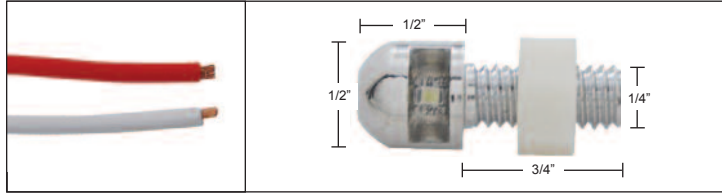

LED License Fastener

Description

- Super Bright LED Fastener, Stainless Steel Housing, Perfect for License Plate
- Available in Amber, Blue, Red, or White LED, 8 1/2" Wire Lead
- 2 Wires (Hard Wired), **6 Month Warranty**

Item Number	LEDs	Color	Package	Pack
70300	1	Amber	Carded	2 Pcs./Card
70301	1	Blue	Carded	2 Pcs./Card
70302	1	Red	Carded	2 Pcs./Card
70303	1	White	Carded	2 Pcs./Card