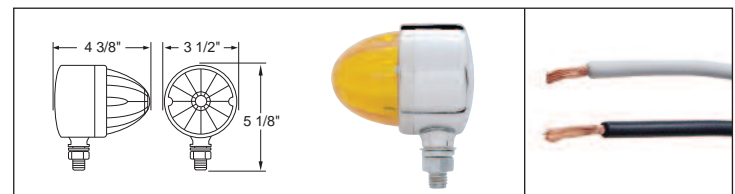

17 LED Single Face Light - Watermelon/Reflector

Description

- 17 LED Single Face Reflector Auxiliary Light
- Heavy Duty Housing (UP Item # 30929), Single Stud Mounting
- For Auxiliary Light Application, 2 Wires (Hard Wired), **6 Month Warranty**

Item Number	LEDs	Lens	Function	Pack
39555	17 Amber	Amber	Single	1 Pc./Card
39556	17 Red	Red	Single	1 Pc./Card
39557	17 Amber	Clear	Single	1 Pc./Card
39558	17 Red	Clear	Single	1 Pc./Card