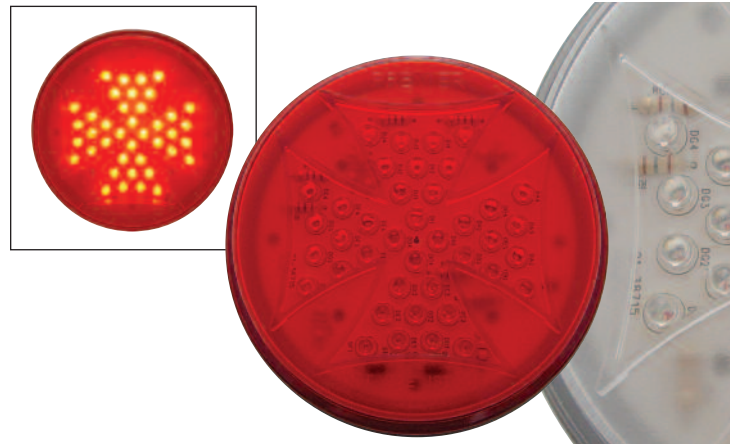

Description

- 40 LED 4" Round "Iron Cross" S/T/T Light
- Unique Lens Design, Available with Red or Clear Lens, 3 Pin Male Terminal
- Recommended Plug: Item # 34238/34236, [Lifetime Warranty](#)

Item Number	LEDs	Lens	Package	Pack
38715B	40 Red	Red	Bulk	1 Pc.
38717B	40 Red	Clear	Bulk	1 Pc.