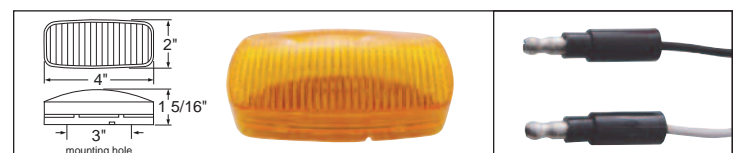

16 LED Rectangular Clearance/Marker Light

Description

- Rectangular Clearance/Marker Light with 16 LEDs
- Available in Amber, Clear, or Red "Phantom I" Lens with Two .180 Bullet Plugs
- Recommended Plug: Item # 34203/34250, [Lifetime Warranty](#)

Item Number	LEDs	Lens	Package	Pack
38280	16 Amber	Amber	Carded	1 Pc./Card
38280B	16 Amber	Amber	Bulk	1 Pc.
38281	16 Red	Red	Carded	1 Pc./Card
38281B	16 Red	Red	Bulk	1 Pc.
38282	16 Amber	Clear	Carded	1 Pc./Card
38282B	16 Amber	Clear	Bulk	1 Pc.
38283	16 Red	Clear	Carded	1 Pc./Card
38283B	16 Red	Clear	Bulk	1 Pc.