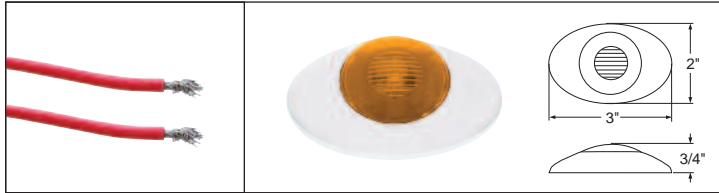

5 LED M3 Clearance/Marker Light - GLO Light

Description

- 5 LED M3 Clearance/Marker Light with Chrome Plastic Bezel
- Unique Patent Pending "GLO" Design
- Hard Wired with 2 Wires, [Lifetime Warranty](#)

Item Number	LEDs	Lens	Package	Pack
36968	5 Amber	Amber	Carded	1 Pc./Card
36969	5 Red	Red	Carded	1 Pc./Card
36970	5 Amber	Clear	Carded	1 Pc./Card
36971	5 Red	Clear	Carded	1 Pc./Card