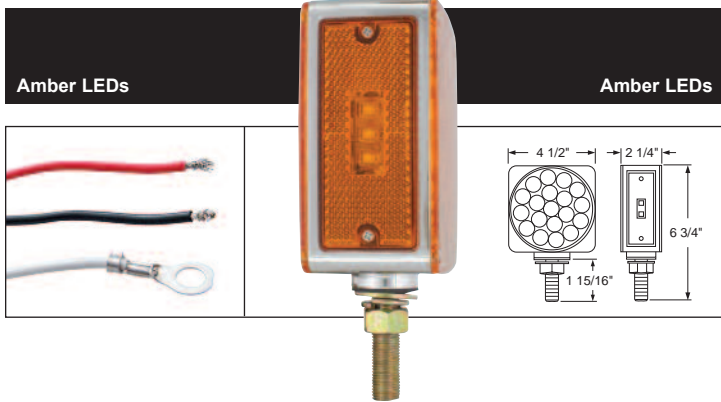

LED Square Double Face Turn Signal Light - Single Stud

Description

- Square Double Face Turn Signal with 21 x 2 Amber LEDs + 3 Amber LEDs (Side Marker), Universal Design Fits Both Driver and Passenger Side
- Heavy Duty Chrome Housing, Single Stud Mounting, All Amber LEDs
- 3 Wires (1 Wire with Ring Terminal), **10 Year Warranty**

Item Number	LEDs	Lens	Package	Pack
38709	21+3 Amber/ 21 Amber	Amber Lens/ Amber Lens	Carded	1 Pc./Card
38711	21+3 Amber/ 21 Amber	Clear Lens/ Clear Lens	Carded	1 Pc./Card