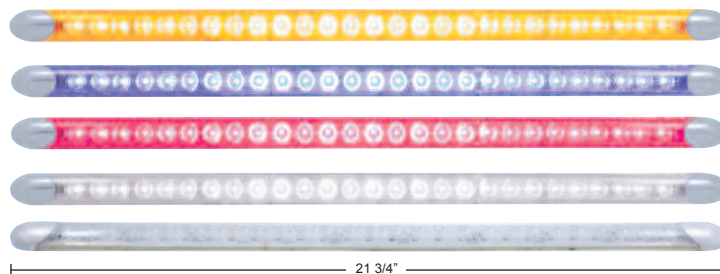

14 LED 12" Light Bar

Description

- 14 LED 12" Light Bar
- 2 Wires, Approximate Size: 12" W x 5/8" L
- Available in Blue, Green, or White LEDs with Clear Lens
- Amber and Red LEDs Available with Chrome Lens
- Mounting Holes Approximately 11 7/16" Apart, **6 Month Warranty**

Item Number	LEDs	Lens	Package	Pack
39483B	14 Blue	Clear	Bulk	1 Pc.
39484B	14 Green	Clear	Bulk	1 Pc.
39485B	14 White	Clear	Bulk	1 Pc.
39644B	14 Amber	Chrome	Bulk	1 Pc.
39645B	14 Red	Chrome	Bulk	1 Pc.