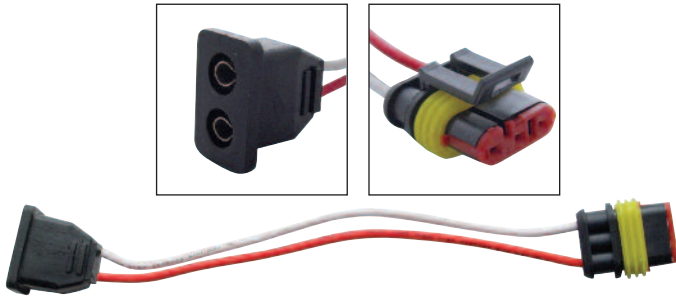

2 Wire Adaptor

Description

- Molded Plug Adaptor
- Female to Female Adaptor

Item Number	Description	Package	Pack
34271	2 Wire Adaptor	Bulk	1 Pc.