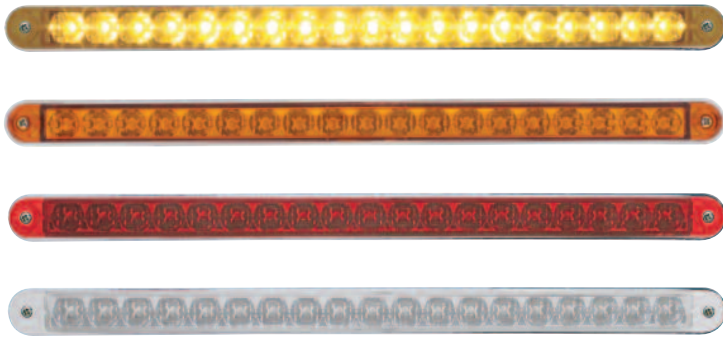

19 LED 12" Reflector Light Bar - Chrome Bezel

Description

- 19 LED 12" Reflector Light Bar with Chrome Plastic Bezel
- Available with Red or Amber LEDs in Colored or Clear Lens
- Stainless Steel Mounting Hardware Included
- Mounting Screws Can Be Moved to Accommodate Mounting Distance from 4 1/2" - 7 3/8" Apart
- 12" Chrome Plastic Light Bar Bezel Available Separately: Item # 30933B

Item Number	LEDs	Lens	Light	Pack
37940	19 Amber	Amber	39773B	1 Pc./Card
37941	19 Red	Red	39774B	1 Pc./Card
37942	19 Amber	Clear	39775B	1 Pc./Card
37943	19 Red	Clear	39776B	1 Pc./Card