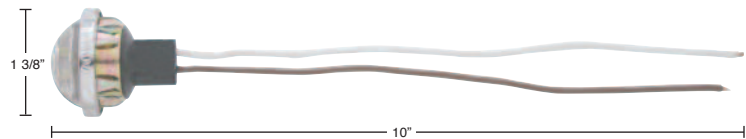

4 LED Round License Light

Description

- 4 Super Bright LED License Light
- Snap-Fit, Designed for 1 1/4" Diameter Light Cutouts
- 2 Wires (Hard Wired), **6 Month Warranty**

Item Number	Description	Package	Pack
39995B	4 LED Round License Light	Bulk	1 Pc.