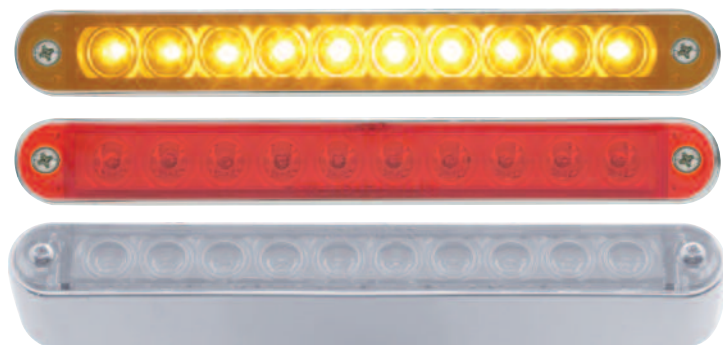

10 LED 6 1/2" Light Bar - Chrome Bezel

Description

- 10 LED 6 1/2" Light Bar with Chrome Plastic Bezel
- Available with Amber or Red LED in Colored or Clear Lens
- Mounting Screws can be Moved to Accommodate Mounting Distance From 2 3/16" - 5"
- 6 1/2" Chrome Plastic Light Bar Bezel Available Separately, UP Item # 30945B

Item Number	LEDs	Lens	Light	Pack
37637	10 Amber	Amber	39684B	1 Pc./Card
37638	10 Red	Red	39685B	1 Pc./Card
37639	10 Amber	Clear	39686B	1 Pc./Card
37640	10 Red	Clear	39687B	1 Pc./Card