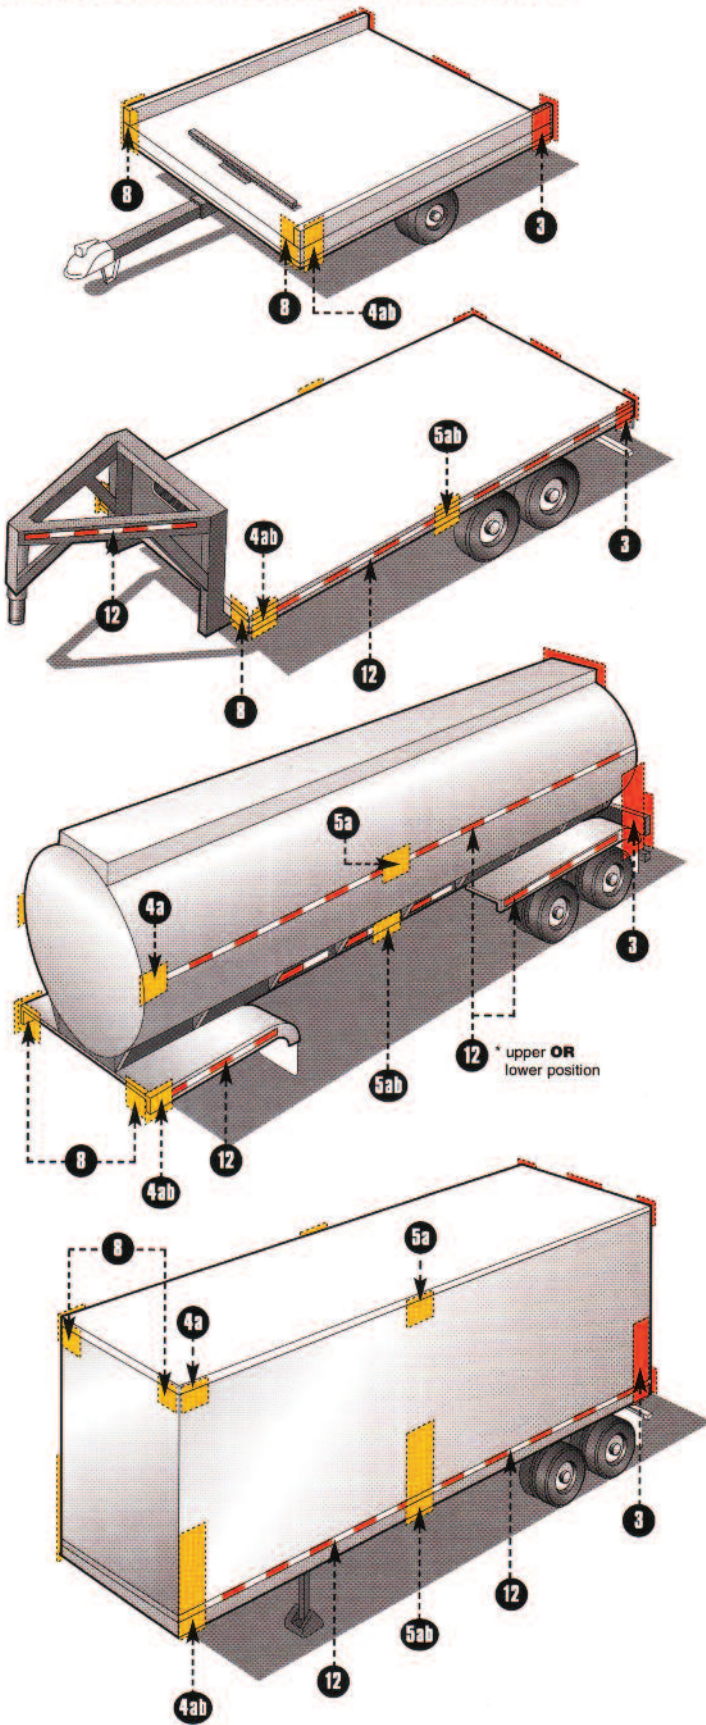

ADDITIONAL EQUIPMENT FOR TRAILERS EXCEEDING THE FOLLOWING PARAMETERS

Length 9.1m (30 ft.) or longer

DESCRIPTION				MANDATORY REQUIREMENTS			
Area	Equipment	SAE Lens Coding	Functional Purpose	Quantity	Color	Location	Height mm(in.) from the ground
5	a Intermediate Side Marker Lamps	(P2 or P3)	Indicate presence of a long vehicle	Minimum 2	Yellow	Each side near center facing sideward	380 (15) minimum
	b Intermediate Side Reflex Reflectors	(A)	Indicate presence of a long vehicle	Minimum 2	Yellow	Each side near center facing sideward	380-1530 (15-60)

Width 2032mm (80 in.) or wider

DESCRIPTION				MANDATORY REQUIREMENTS			
Area	Equipment	SAE Lens Coding	Functional Purpose	Quantity	Color	Location	Height
6	Rear Clearance Lamps *photometrically certified at installation angle	(P2, PC* or P3, PC2*)	Show vehicle's width MAY NOT be combined with tail lamps	Minimum 2	Red	At widest point - symmetrical on the rear or near the rear facing rearward	As high as practicable may be lower only if ID lamps are at the top
7	Rear Identification (ID) Lamps	(P2 or P3)	Indicate presence of a wide vehicle	Exactly 3	Red	On the rear - center horizontally spaced 150mm (6 in.) to 300mm (12 in.) apart facing rearward	At the top - may be lower if door header narrower than 25mm
8	Front Clearance Lamps *photometrically certified at installation angle	(P2, PC* or P3, PC2*)	Show vehicle's width	Minimum 2	Yellow	At widest point - symmetrical on the front or near the front facing forward	As high as practicable

Width 2032mm (80 in.) or wider AND GVWR 4536 kg (10,000 lb.) or more

DESCRIPTION		MANDATORY REQUIREMENTS					
Area	Conspicuity Treatment	DOT Coding	Quantity	Color	Location	Height	Options
9	Rear Upper Body Markings	DOT-C DOT-C2 DOT-C3 DOT-C4	Exactly 2 pairs of 300mm long strips	White	On the rear upper corners facing rearward	At the top	Reflex reflectors may not be required if they are replaced in their required location with conspicuity treatment.
10	Bumper Bar Marking		Continuous	Red/White	On the rear bumper bar's horizontal element full width - facing rearward	No requirement	
11	Rear Lower Body Marking		Continuous	Red/White (see options)	On the rear full width of the vehicle facing rearward	As horizontal as practicable and as close as practicable to the range of 375 to 1525mm from the ground	Optional in Canada: Rear lower body and side conspicuity treatment may also be solid white, solid yellow, or white and yellow.
12	Side Marking		(see location)	Red/White (see options)	Each side - facing sideward continuous, or evenly spaced over minimum of 50% of length starts and ends as close to the front and rear of the vehicle as practicable	As horizontal as practicable and as close as practicable to the range of 375 to 1525mm from the ground	

NOTE: The edge of red conspicuity tape shall not be closer than 75 mm to the edge of any amber lamp and the edge of white conspicuity tape shall not be closer than 75 mm to the edge of any lamp

Trailer Equipment Location Requirements