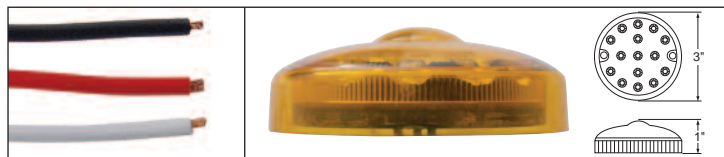

Dual Function

15 LED 3" Dual Function Single Face Light

Description

- 15 LED 3" Dual Function Single Face Light
- Heavy Duty Chrome Die Cast Housing (UP Item # 30566B)
- For Auxiliary/Utility Light Applications, 3 Wires (Hard Wired), **6 Month Warranty**