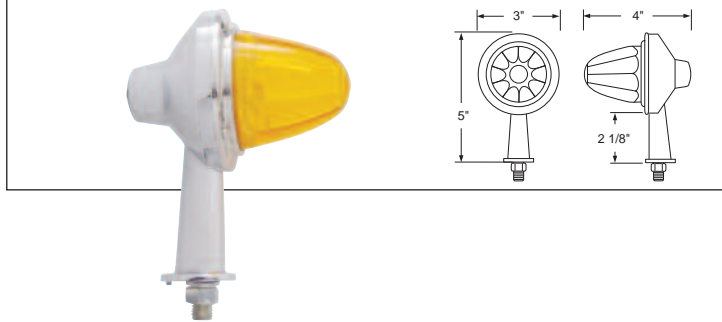

11 LED Watermelon Honda Light - 2 1/8" Arm

Description

- 11 Super Bright LED Watermelon Honda Light with 2 1/8" Arm
- Available with 11 Amber LEDs or 11 Red LEDs in Colored or Clear Lens
- 2 Wires (Hard Wired), **6 Month Warranty**

Item Number	LEDs	Lens	Package	Pack
38440	11 Amber	Amber	Carded	1 Pc./Card
38441	11 Red	Red	Carded	1 Pc./Card
38442	11 Amber	Clear	Carded	1 Pc./Card
38443	11 Red	Clear	Carded	1 Pc./Card