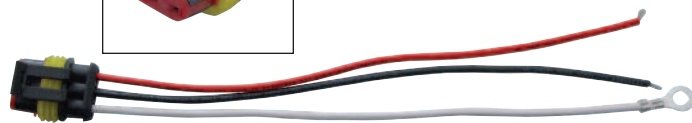

Item Number	Description	Package	Pack
34238	3 Wire Plug	Bulk	1 Pc.

3 Wire Adaptor

Description

- Molded Plug Adaptor
- 3 Wire Molded Plug to 3 Contact Female Adaptor

Item Number	Description	Package	Pack
34236	3 Wire Plug	Bulk	1 Pc.