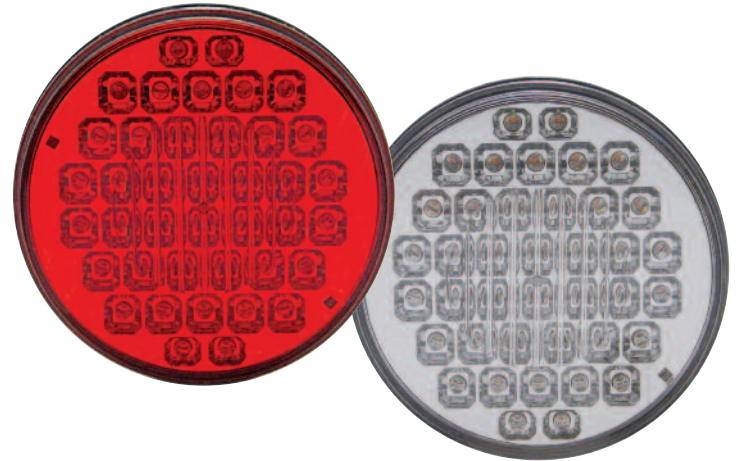

Item Number	LEDs	Lens	Package	Pack
38780	40 Red	Red	Carded	1 Pc./Card
38780B	40 Red	Red	Bulk	1 Pc.
38782	40 Red	Clear	Carded	1 Pc./Card
38782B	40 Red	Clear	Bulk	1 Pc.

36 LED 4" S/T/T Light

Description

- 36 LED 4" Round S/T/T Light
- Available in Red or Clear Lens, 3 Contact Female Terminal
- Recommended Plug: Item # 34212/34216, [Lifetime Warranty](#)