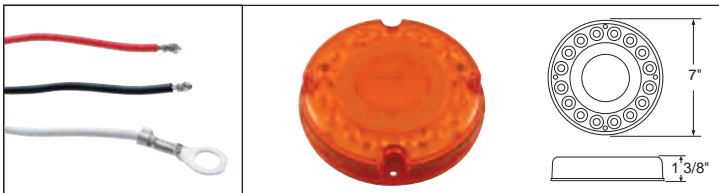

32 LED 7" S/T/T & P/T/C Light - GLO Light

Description

- 32 LED 7" Round S/T/T & P/T/C "GLO" Light
- Available in Amber or Red Lens, Perfect for Bus Application
- 3 Wires (1 Wire with Ring Terminal), **Lifetime Warranty**

Item Number	LEDs	Lens	Package	Pack
37033	17 Amber	Amber	Carded	1 Pc./Card
37034	17 Red	Red	Carded	1 Pc./Card