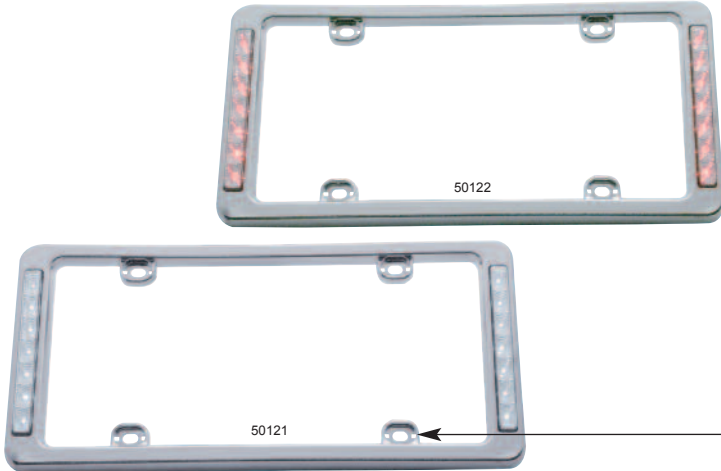

14 LED Chrome License Frame

Description

- Chrome Plastic License Frame with Two 7 LED Reflector Light Bar
- Available in Red or White LED, Includes Mounting Hardware and Screw Cover
- Item # 50121 is Hard Wired with 1156 Plug
- Item # 50122 is Hard Wired with 2 Wires
- **6 Month Warranty**