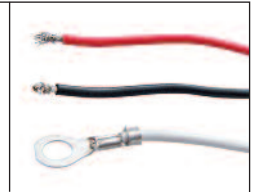

LED Square Double Face Turn Signal Light - Double Stud

Description

- Square Double Face Turn Signal Light with 21 Amber LEDs + 3 Amber LEDs (Side Marker) + 21 Red LEDs, **Please Specify Driver or Passenger Side**
- Heavy Duty Chrome Housing, Double Stud Mounting
- 3 Wires (1 Wire with Ring Terminal), **10 Year Warranty**

Item Number	LEDs	Description	Package	Pack
38703	21+3 Amber/ 21 Red	Driver/ Color Lens	Carded	1 Pc./Card
38704	21+3 Amber/ 21 Red	Passenger/ Color Lens	Carded	1 Pc./Card
38707	21+3 Amber/ 21 Red	Driver/ Clear Lens	Carded	1 Pc./Card
38708	21+3 Amber/ 21 Red	Passenger/ Clear Lens	Carded	1 Pc./Card

Amber LEDs

Red LEDs

LED Square Double Face Turn Signal Light - Double Stud

Description

- Square Double Face Turn Signal with 12 Amber LEDs + 3 Amber LEDs (Side Marker) + 12 Red LEDs, **Please Specify Driver or Passenger Side**
- Heavy Duty Chrome Housing, Double Stud Mounting
- 3 Wires (1 Wire with Ring Terminal), **10 Year Warranty**

Item Number	LEDs	Lens	Package	Pack
37578	12+3 Amber/ 12 Red	Driver/ Color Lens	Carded	1 Pc./Card
37579	12+3 Amber/ 12 Red	Passenger/ Color Lens	Carded	1 Pc./Card
37580	12+3 Amber/ 12 Red	Driver/ Clear Lens	Carded	1 Pc./Card
37581	12+3 Amber/ 12 Red	Passenger/ Clear Lens	Carded	1 Pc./Card

Amber LEDs

Red LEDs