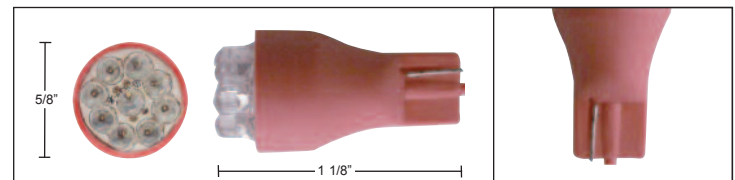

9 LED 904 Bulb

Description

- 904 Bulb with 9 Super Bright LEDs, 9.3 Watts, 6 Month Warranty

Item Number	LEDs	Color	Package	Pack
38982	9	Amber	Carded	2 Pcs./Card
38983	9	Blue	Carded	2 Pcs./Card
38984	9	Green	Carded	2 Pcs./Card
38986	9	Red	Carded	2 Pcs./Card