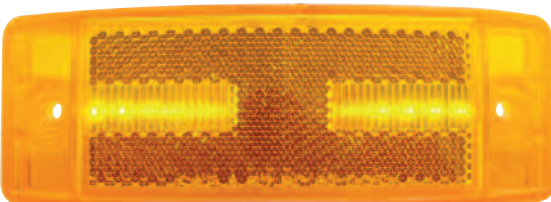

Description

- 8 SMD LED Rectangular Clearance/Marker Light
- Unique Lens Optics Reflects Light in Multiple Directions
- Hard Wired with 2 Wires, [Lifetime Warranty](#)

Item Number	LED	Lens	Package	Pack
38670B	8 Amber	Amber	Bulk	1 Pc.
38671B	8 Amber	Clear	Bulk	1 Pc.