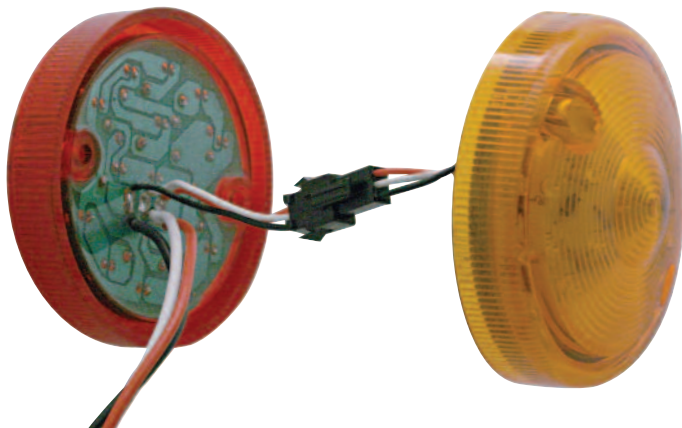

Dual Function