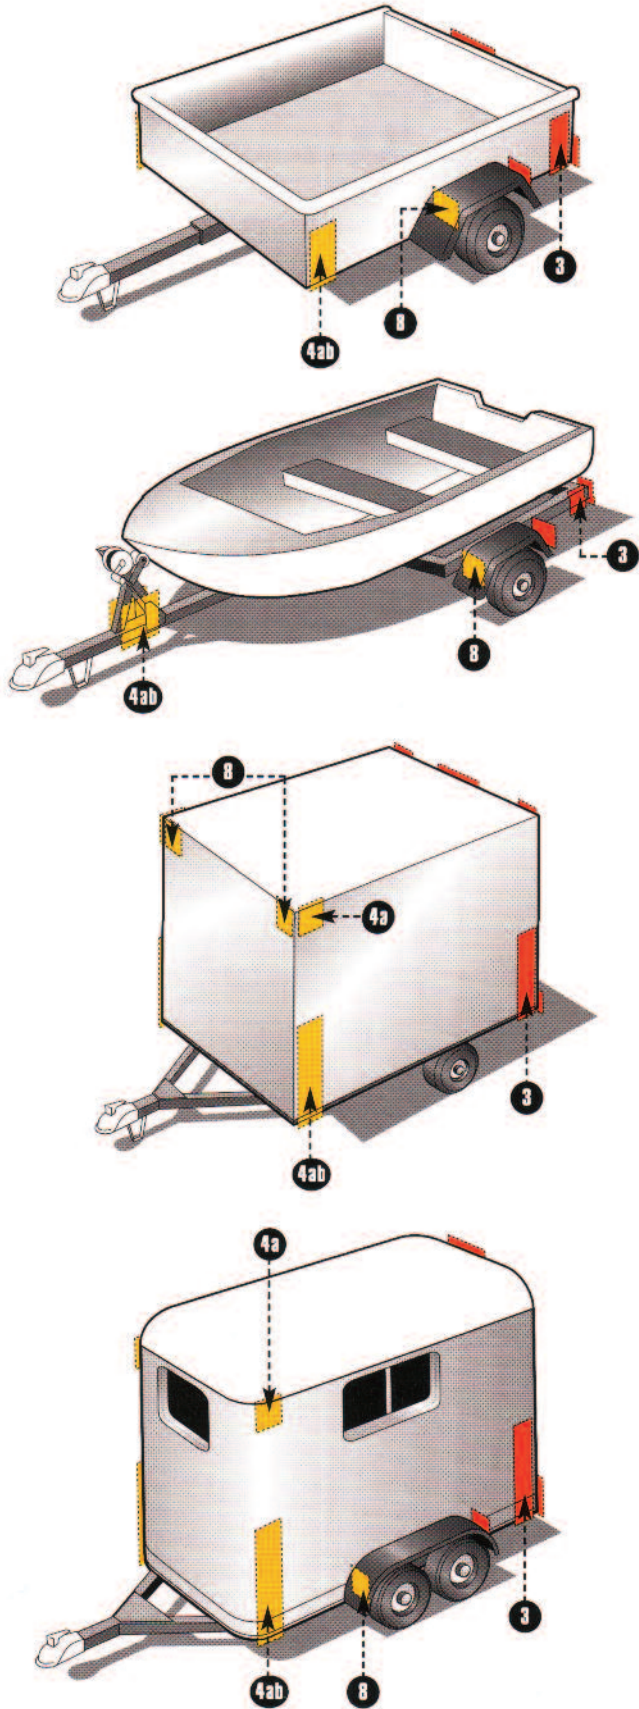

Trailer Equipment Location Requirements