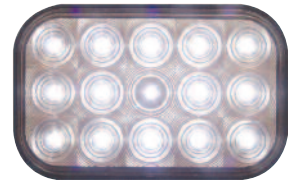

LED License Frame
P. 111

LED License Frame
P. 111

AUXILIARY LIGHT

12 LED 4"
P. 112

10 LED 4"
P. 112

12 LED 4" - Deep Dish
P. 112

10 LED Oval
P. 112

15 LED Rectangular
P. 113