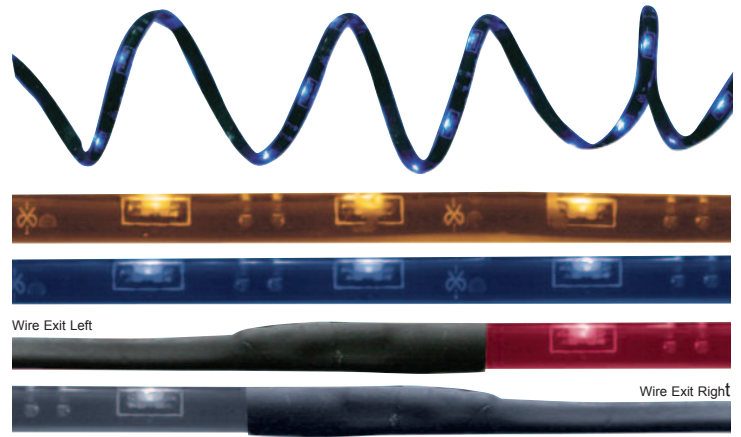

45 LED 35 1/4" Flex Light

Description

- 45 Super Bright LED Flex Strip Light, Approximately 35 1/4" Long
- Available in Amber, Blue, Red, or White LEDs
- Please Specify Wire Exit Position, Wires can Exit on the Left or Right Side
  When the LED is Pointed Forward, **6 Month Warranty**

Item Number	LEDs	Wire Exit	Package	Pack
37655	45 Amber	Left	Carded	1 Pc./Card
37656	45 Amber	Right	Carded	1 Pc./Card
37657	45 Blue	Left	Carded	1 Pc./Card
37658	45 Blue	Right	Carded	1 Pc./Card
37623	45 Red	Left	Carded	1 Pc./Card
37624	45 Red	Right	Carded	1 Pc./Card
37659	45 White	Left	Carded	1 Pc./Card
37660	45 White	Right	Carded	1 Pc./Card