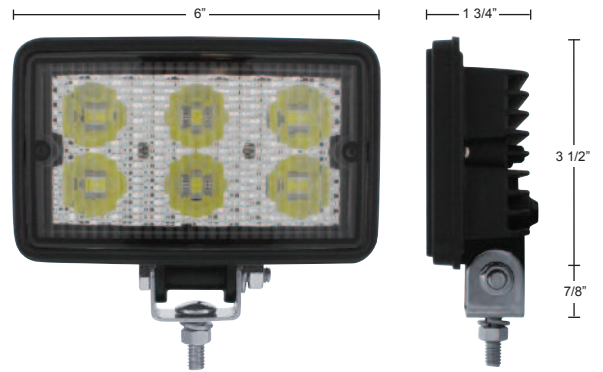

14 LED 12"
P. 100

LED BEACON AND WARNING LIGHT

12 High Power LED
P. 101

6 High Power LED
P. 101

3 High Power LED
P. 101

3 High Power LED
P. 102

6 LED 1"
P. 102

6 LED 1" - Flush Mount
P. 102