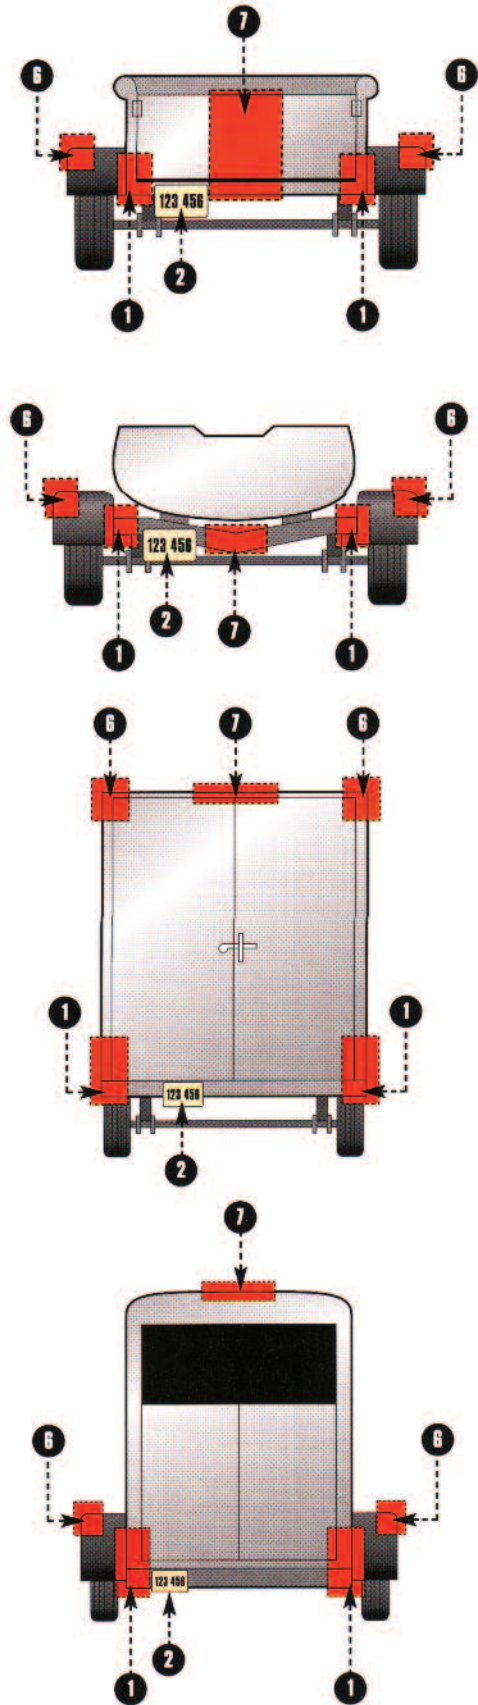

Trailer Equipment Location Requirements