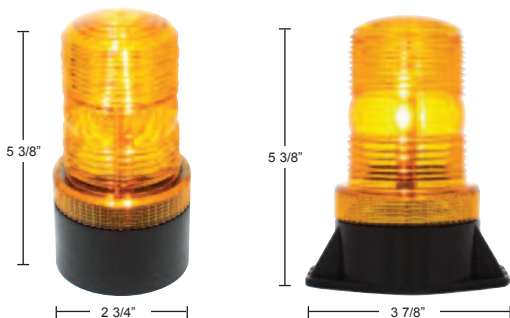

3 High Power LED Micro Beacon Light

Description

- 3 High Power LED Micro Beacon Light
- Available with 2 Different Mounting Styles
- Flash Rate: 8 Flashes (45 FPM), 11V - 110V, **3 Year Warranty**

Item Number	LEDs	Mount	Application	Pack
37085	3 Amber	Magnet	11V - 110V	1 Pc./Box
37086	3 Amber	Permanent	11V - 110V	1 Pc./Box