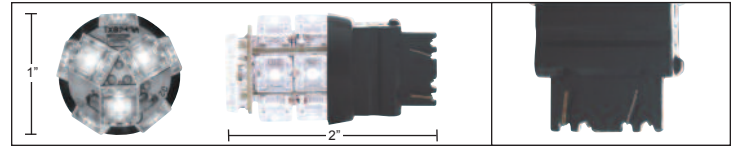

13 LED 3157 Bulb - 360 Degree

Description

- 13 LED 360 Degree 3157 Bulb
- 3157 Double Contact, Wedge Base, **6 Month Warranty**

Item Number	LEDs	Color	Package	Pack
39887	13	Amber	Carded	1 Pc./Card
39888	13	Red	Carded	1 Pc./Card
39889	13	White	Carded	1 Pc./Card