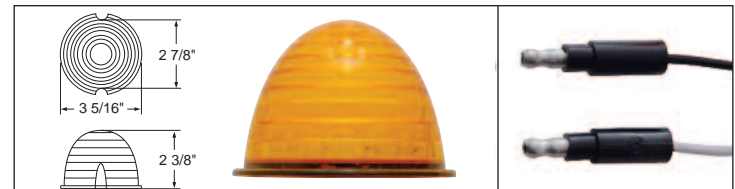

17 LED Auxiliary/Cab Light - Beehive Style

Description

- Round Auxiliary/Cab Light with 17 LEDs, Beehive Style Lens
- Fully Sealed, Fits Existing Light Housing
- Hard Wired with Two .180 Bullet Plugs, **10 Year Warranty**

Item Number	LEDs	Lens	Function	Pack
38154	17 Amber	Amber	Single	1 Pc./Card
38154B	17 Amber	Amber	Single	1 Pc.
38150	17 Red	Red	Single	1 Pc./Card
38150B	17 Red	Red	Single	1 Pc.
38155	17 Amber	Clear	Single	1 Pc./Card
38155B	17 Amber	Clear	Single	1 Pc.
38151	17 Red	Clear	Single	1 Pc./Card