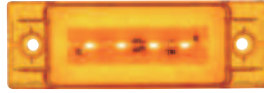

16 LED Rectangular - GLO
P. 6