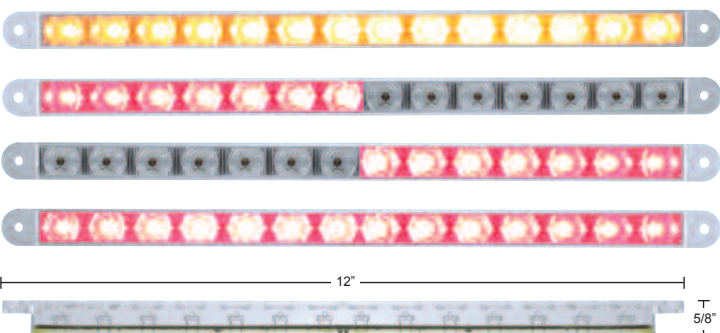

14 LED 12" Warning Light Bar

Description

- 14 LED 12" Auxiliary Warning Light Bar
- Available in Amber or Red LEDs with Clear Lens
- 6 Flash Pattern, Multiple Light Synchronization, **3 Year Warranty**

Item Number	LEDs	Lens	Flash Pattern	Pack
37192B	14 Amber	Clear	6	Bulk = 1 Pc.
37194B	14 Red	Clear	6	Bulk = 1 Pc.