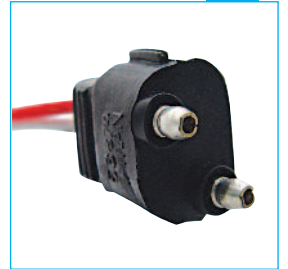

Item Number	Description	Package	Pack
31510	Mini Rectangular	Bulk	1 Pc.

ELECTRICAL ACCESSORY

WIRE, PLUG & HARNESS

Lead Wire	186
Wire Plug	186
Wire Adaptor	187
Pigtail	188

WIRE HARNESS & ROLLS

Wire Harness	189
Wire Roll	191