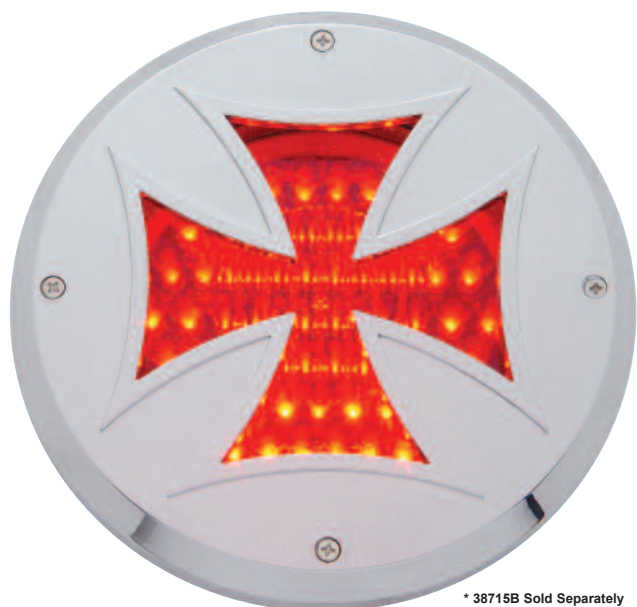

* 38715B Sold Separately

Chrome Rectangular Light Bezel with Visor

Description

- Chrome Plastic Bezel with Visor for LED Rectangular Reflector Marker Light
- Fits UP Item # 38256, 38257, 38296, 38297

Item Number	Description	Package	Pack
34063	Rect. Light Bezel w/Visor	Carded	1 Pc./Card