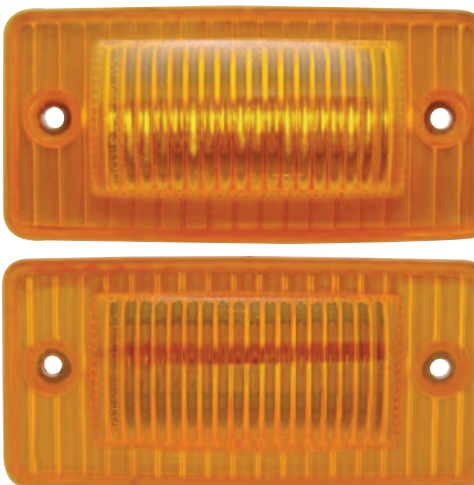

5 LED Freightliner Cab Light

Description

- Freightliner Cab Light with 5 Super Bright LEDs
- Hard Wired with Two .180 Bullet Plugs, **10 Year Warranty**

Item Number	LEDs	Lens	Package	Pack
38027	5 Amber	Amber	Carded	1 Pc./Card