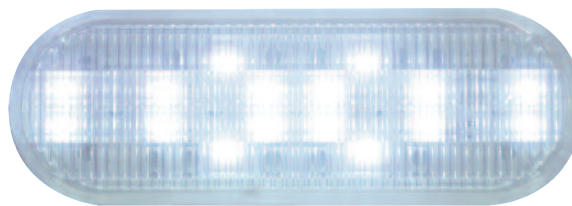

16 LED Oval Back-Up Light

Description

- Oval Back-Up Light with 16 Super Bright LED
- Epoxy Sealed, Specially Designed Lens, 3 Contact Female Terminal
- Recommended Plug: Item # 34212/34216, [Lifetime Warranty](#)

Item Number	LEDs	Lens	Package	Pack
37636	16 White	Clear	Carded	1 Pc./Card
37636B	16 White	Clear	Bulk	1 Pc.