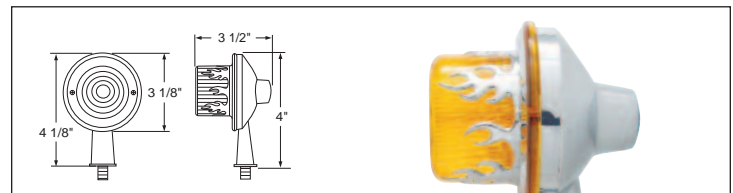

Recommended Accessories

Honda Light Housing

Description

- Chrome Die Cast Honda Light Housing
- Available with 1 1/8" Arm and 2 1/8" Arm, **6 Month Warranty**

Item Number	Description	Package	Pack
35001	1 1/8" Arm	Bulk	1 Pc.
35002	2 1/8" Arm	Bulk	1 Pc.