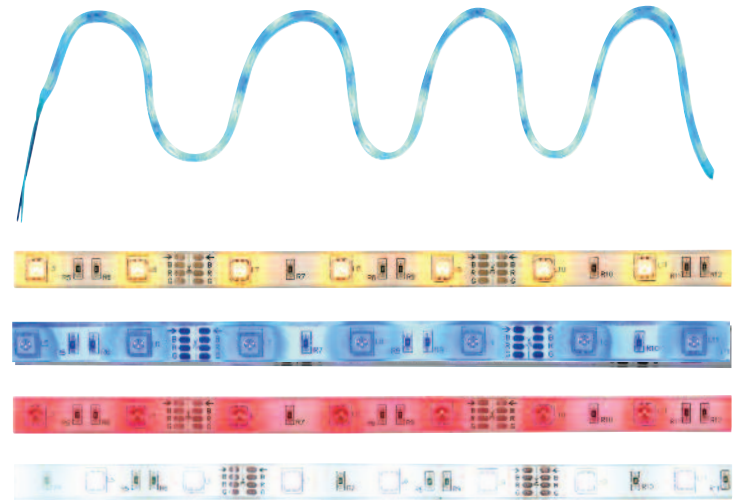

30 LED 40" Flex Strip Light

Item Number	LEDs	Color	Lenth	Pack
37243	30	Amber	40"	1 Pc./Card
37244	30	Blue	40"	1 Pc./Card
37245	30	Red	40"	1 Pc./Card
37246	30	White	40"	1 Pc./Card