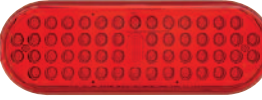

56 LED Oval - Reflector
P. 41