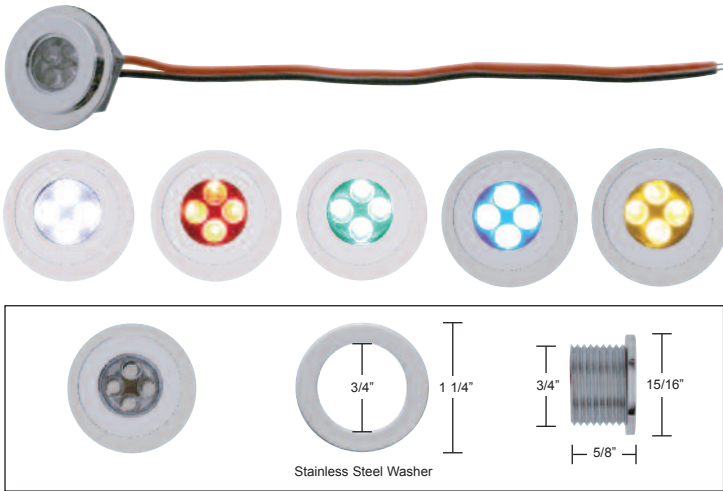

4 LED Fastener

Description

- 4 Super Bright LED Fastener, Chrome Plastic Housing, Water Resistant
- Require 3/4" Diameter Hole for Installation, 7 1/4" Wire Lead
- 2 Wires (Hard Wired), **6 Month Warranty**