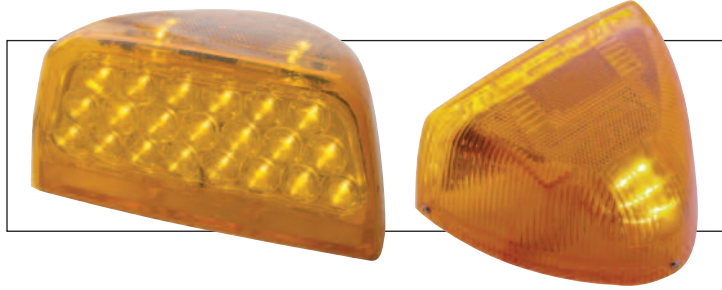

31 LED Turn Signal Light

Description

- 31 Amber LED Front Turn Signal Light for Peterbilt
- 21 LEDs on the Front, 4 LEDs on the Side and 6 LEDs on the Back
- Regular Profile, Lens is 3 1/8" Tall
- Available in Amber or Clear Lens, **10 Year Warranty**

Item Number	LEDs	Lens	Package	Pack
38550	31 Amber	Amber	Carded	1 Pc./Card
38553	31 Amber	Clear	Carded	1 Pc./Card