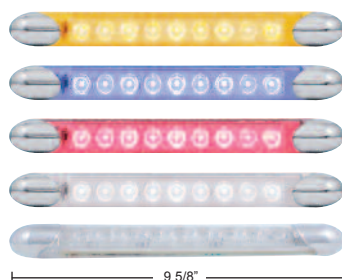

14 LED 12" Light Bar

Description

- 14 LED 12" Light Bar
- 2 Wires, Approximate Size: 12" W x 5/8" L
- Available in Blue, Green, or White LEDs with Clear Lens
- Amber and Red LEDs Available with Chrome Lens
- Mounting Holes Approximately 11 7/16" Apart, **6 Month Warranty**

Item Number	LEDs	Lens	Package	Pack
39483B	14 Blue	Clear	Bulk	1 Pc.
39484B	14 Green	Clear	Bulk	1 Pc.
39485B	14 White	Clear	Bulk	1 Pc.
39644B	14 Amber	Chrome	Bulk	1 Pc.
39645B	14 Red	Chrome	Bulk	1 Pc.