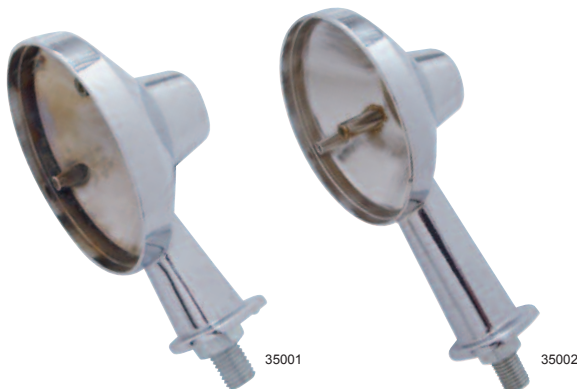

Recommended Accessories

Honda Light Housing

Description

- Chrome Die Cast Honda Light Housing
- Available with 1 1/8" Arm and 2 1/8" Arm, **6 Month Warranty**

Item Number	Description	Package	Pack
35001	1 1/8" Arm	Bulk	1 Pc.
35002	2 1/8" Arm	Bulk	1 Pc.