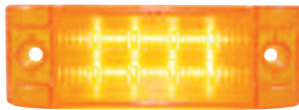

8 SMD LED Rect.
P. 21