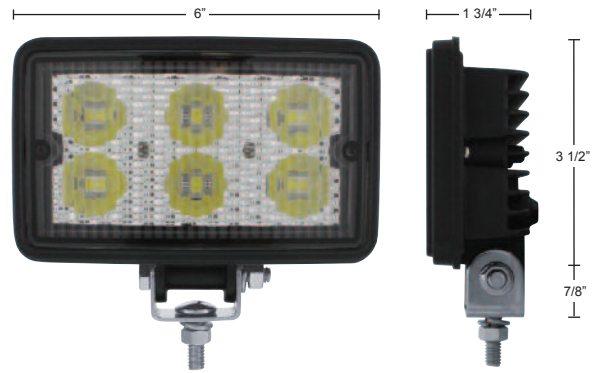

6 High Power 1 Watt LED Rectangular Work Light - 500 Lumens

Description

- 6 High Power, Extra Bright 1 Watt LED Rectangular Work Light
- 12V - 24V Application, 500 Lumens, **3 Year Warranty**

HIGH POWER	LIGHT	MULTIPLE
1 WATT X 6	500	12V - 24V
LED	LUMENS	VOLTAGE

Item Number	LEDs	Lumens	Function	Voltage	IP Rating	Pack
39901	1 Watt x 6	500	Flood	12V - 24V	IP67	1 Pc./Card