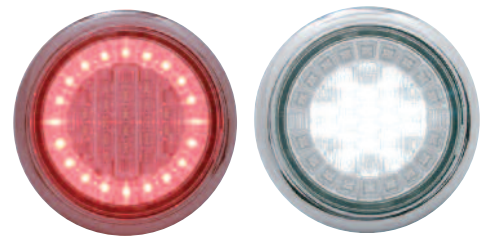

Grommet & Chrome Plastic Bezel Included