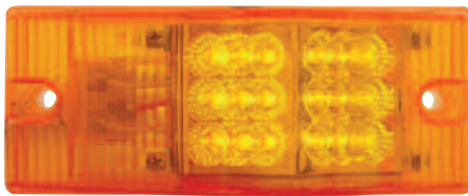

18 LED Freightliner Signal Light - Reflector

Description

- 18 Amber LED Side Mount Signal Light with Reflector
- Available in Amber or Clear Lens, 3 Contact Female Terminal
- For Installation on the Side of Freightliner Sleepers
- Recommended Plug: Item # 34212/34216, **10 Year Warranty**