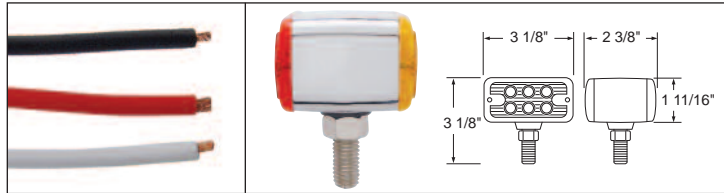

**Dual
Function**

6 LED Dual Function Double Face Light - Straight

Description

- 6 LED Rectangular Dual Function Double Face Light
- Chrome Die Cast Straight Mount Housing, Housing Only (UP Item # 30963B)
- For Auxiliary/Utility Light Applications, 3 Wires (Hard Wired), **6 Month Warranty**