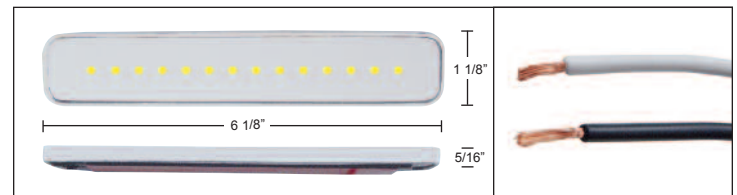

14 LED 6" Mirror Light

Description

- 14 Super Bright LED, Chrome Plastic Housing, Mirror Lens, 2 Wires
- Looks Great Anywhere, 2 Wires (Hard Wired), **6 Month Warranty**

Item Number	LEDs	Color	Package	Pack
38872	14	Amber	Carded	1 Pc./Card
38873	14	Blue	Carded	1 Pc./Card
38874	14	Green	Carded	1 Pc./Card
38877	14	White	Carded	1 Pc./Card