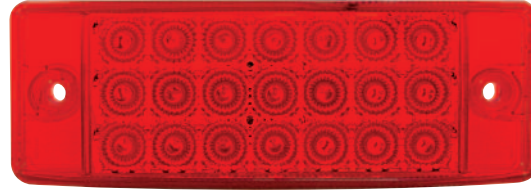

21 LED Rectangular Clearance/Marker Light - Reflector

Description

- 21 LED Rectangular Clearance/Marker Light with Reflector
- Unique Reflector Design, Hard Wired with 2 Bullet Plugs
- Recommended Plug: Item # 34203/34250, [Lifetime Warranty](#)

Item Number	LEDs	Lens	Package	Pack
38256	21 Amber	Amber	Carded	1 Pc./Card
38256B	21 Amber	Amber	Bulk	1 Pc.
38257	21 Red	Red	Carded	1 Pc./Card
38257B	21 Red	Red	Bulk	1 Pc.
38296	21 Amber	Clear	Carded	1 Pc./Card
38296B	21 Amber	Clear	Bulk	1 Pc.
38297	21 Red	Clear	Carded	1 Pc./Card
38297B	21 Red	Clear	Bulk	1 Pc.