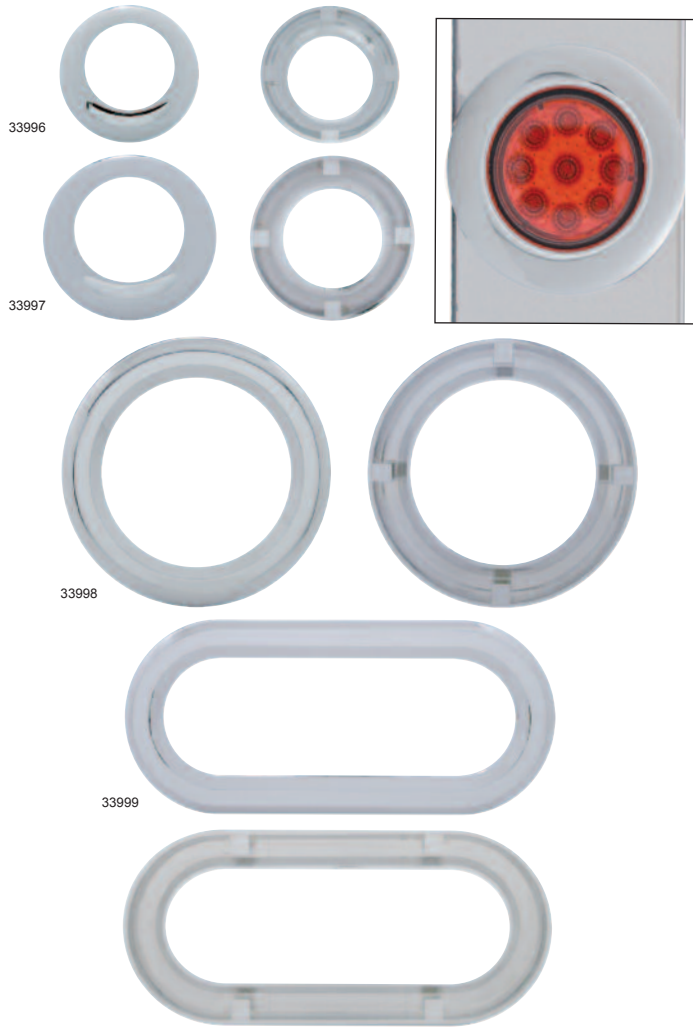

Chrome Twist-On Light Bezel

Description

- Chrome Plastic Twist-On Light Bezel for Grommet Mounted Light in 2", 2 1/2", 4", and 6" Oval
- No Mounting Screws Required, Insert 1 Tab Underneath the Grommet and Twist, the Other Tabs Will Slide Under the Grommet
- For that Super Clean Look

Item Number	Description	Package	Pack
33996	2" Twist-On Bezel	Carded	1 Pc./Card
33997	2 1/2" Twist-On Bezel	Carded	1 Pc./Card
33998	4" Twist-On Bezel	Carded	1 Pc./Card
33999	Oval Twist-On Bezel	Carded	1 Pc./Card