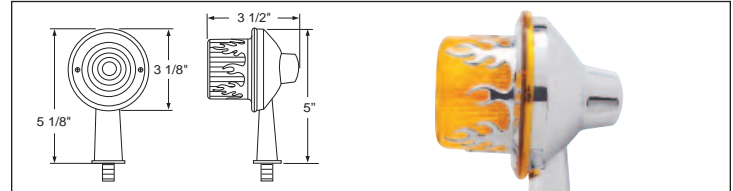

Item Number	LEDs	Lens	Package	Pack
38496	13 Amber	Amber	Carded	1 Pc./Card
38497	13 Red	Red	Carded	1 Pc./Card
38498	13 Amber	Clear	Carded	1 Pc./Card
38499	13 Red	Clear	Carded	1 Pc./Card