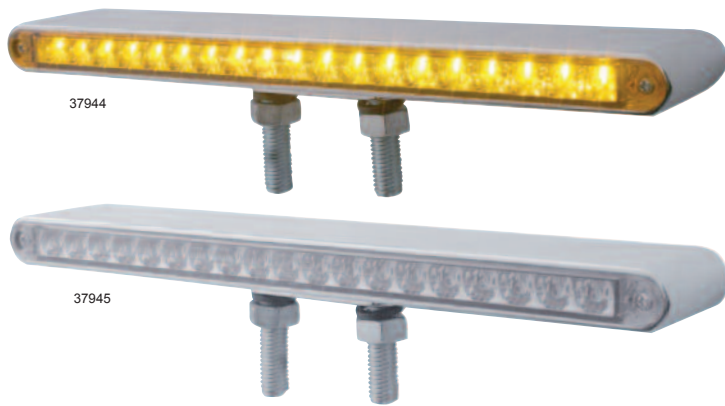

12" Double Face Light Bar - Reflector

Description

- Chrome 19 LED 12" Double Face Light Bar with Reflector
- Available in Red and Amber LEDs with Colored or Clear Lens, 3 Wires (Hard Wired)
- Chrome Plastic Housing Available Separately: Item # 39203B, Double Stud Mounting

Item Number	LEDs	Lens	Light	Pack
37944	19 Amber/ 19 Red	Amber/ Red	39773B 39774B	1 Pc./Card
37945	19 Amber/ 19 Red	Clear/ Clear	39775B 39776B	1 Pc./Card
37473	19 Amber/ 19 Amber	Amber/ Amber	39773B 39773B	1 Pc./Card
37474	19 Amber/ 19 Amber	Clear/ Clear	39775B 39775B	1 Pc./Card

Dual Function