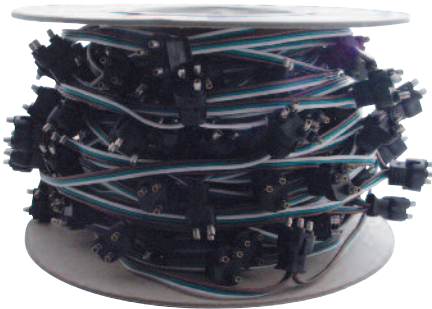

Description

- Double Bullet Plug Wire Harness
- Available in Rows of 124', 99', 74', and 66'
- Sold: **Bulk = 1 Pc.**

Item Number	Plug	Lead	Length	Pack
34194	200	4"	66'	1 Roll
34195	150	6"	74'	1 Roll
34196	150	8"	99'	1 Roll
34193	150	10"	124'	1 Roll
34197	100	12"	99'	1 Roll