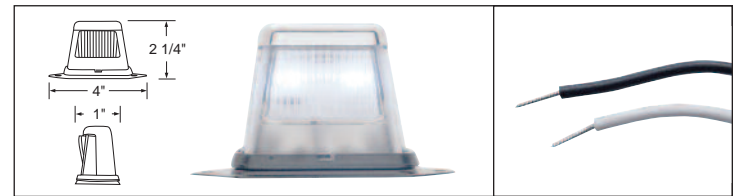

Item Number	LEDs	LED Color	Package	Pack
39994B	2	White	Bulk	1 Pc.

4 LED Round License Light

Description

- 4 Super Bright LED License Light
- Snap-Fit, Designed for 1 1/4" Diameter Light Cutouts
- 2 Wires (Hard Wired), **6 Month Warranty**