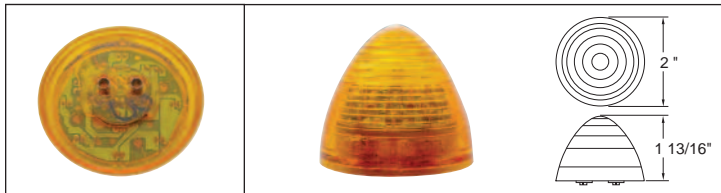

9 LED 2" Clearance/Marker Light - Beehive

Description

- 2" Beehive LED Clearance/Marker Light with 9 LEDs
- Available in Colored or Clear Lens with 2 Female Terminals
- Recommended Plug: Item # 34210, [Lifetime Warranty](#)

Item Number	LEDs	Lens	Package	Pack
38168	9 Amber	Amber	Carded	1 Pc./Card
38168B	9 Amber	Amber	Bulk	1 Pc.
38169	9 Red	Red	Carded	1 Pc./Card
38169B	9 Red	Red	Bulk	1 Pc.
38366	9 Amber	Clear	Carded	1 Pc./Card
38366B	9 Amber	Clear	Bulk	1 Pc.
38367	9 Red	Clear	Carded	1 Pc./Card
38367B	9 Red	Clear	Bulk	1 Pc.