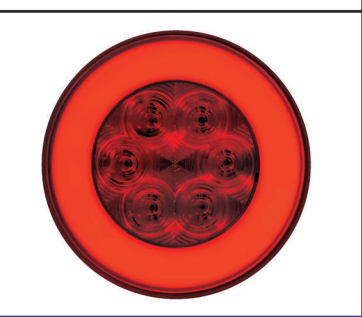

LED LIGHTING PRODUCT CATALOG

2ND EDITION

Quality.

Innovation.

Design.