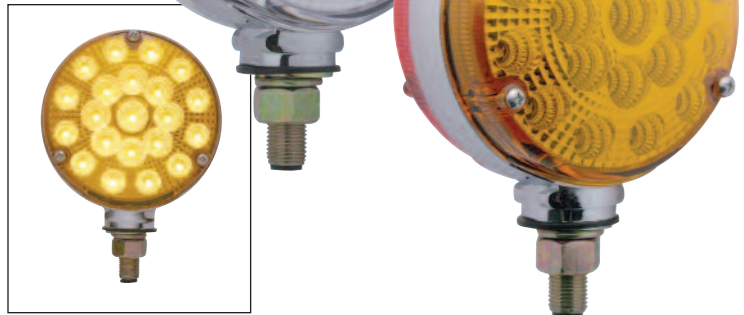

LED Double Face Turn Signal Light - Reflector

Description

- 21 Amber/21 Red LED Double Face Turn Signal Light w/ Reflector
- Heavy Duty Chrome Die-Cast Housing, Stud Mount
- 3 Wires, **10 Year Warranty**

Item Number	LEDs	Lens	Package	Pack
39438	21 Amber/ 21 Red	Amber Lens/ Red Lens	Carded	1 Pc./Card
39439	21 Amber/ 21 Red	Clear Lens/ Clear Lens	Carded	1 Pc./Card