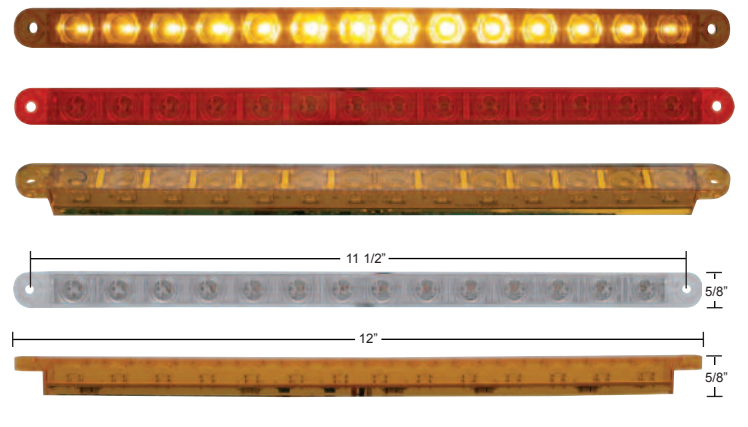

14 LED 12" Light Bar

Description

- 14 LED 12" S/T/T & P/T/C Light Bar
- Available in Red or Amber LEDs with Colored or Clear Lens
- 3 Wires, Approximate Size: 12" L x 5/8" W
- Mounting Holes Approximately 11 1/2" Apart, [Lifetime Warranty](#)

Item Number	LEDs	Lens	Package	Pack
38946	14 Amber	Amber	Carded	1 Pc./Card
38946B	14 Amber	Amber	Bulk	1 Pc.
38947	14 Red	Red	Carded	1 Pc./Card
38947B	14 Red	Red	Bulk	1 Pc.
38948	14 Amber	Clear	Carded	1 Pc./Card
38948B	14 Amber	Clear	Bulk	1 Pc.
38949	14 Red	Clear	Carded	1 Pc./Card
38949B	14 Red	Clear	Bulk	1 Pc.