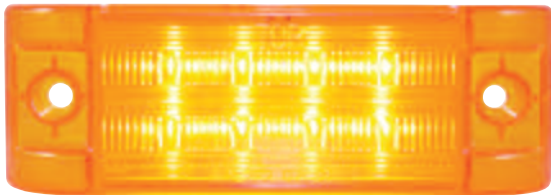

16 LED Rectangular Clearance/Marker Light

Description

- 16 LED Rectangular Clearance/Marker Light
- Reflex Lens, Hard Wired with 2 Bullet Plugs
- Recommended Plug: Item # 34203/34250, [Lifetime Warranty](#)

Item Number	LEDs	Lens	Package	Pack
38253	16 Amber	Amber	Carded	1 Pc./Card
38254	16 Red	Red	Carded	1 Pc./Card
38320	16 Amber	Clear	Carded	1 Pc./Card
38321	16 Red	Clear	Carded	1 Pc./Card