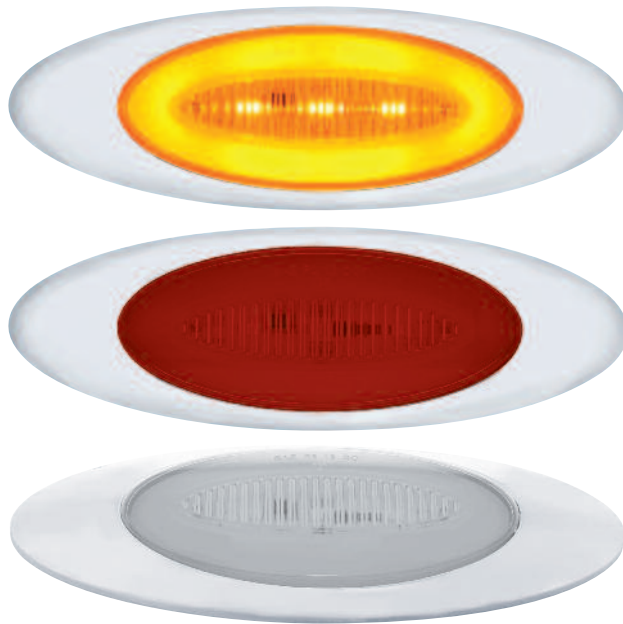

13 LED "Phantom I" Marker Light - GLO Light

Description

- 13 LED "Phantom I" Clearance/Marker Light with Chrome Plastic Bezel
- Hard Wired with 2 Wires, Unique Patent Pending "GLO" Design
- **Lifetime Warranty**

Item Number	LEDs	Lens	Package	Pack
36988	13 Amber	Amber	Carded	1 Pc./Card
36989	13 Red	Red	Carded	1 Pc./Card
36990	13 Amber	Clear	Carded	1 Pc./Card
36991	13 Red	Clear	Carded	1 Pc./Card