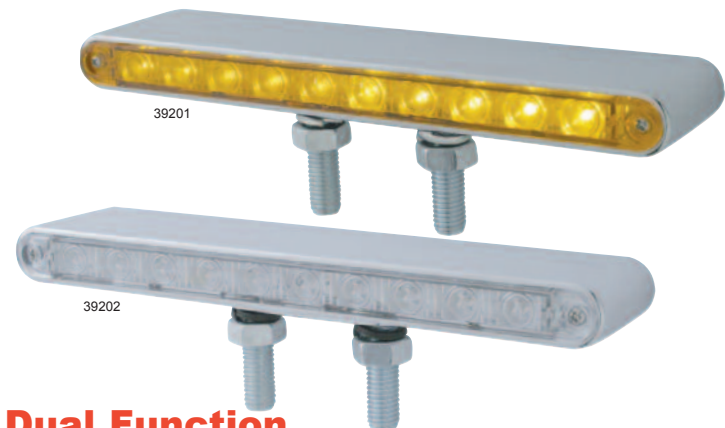

9" Double Face Light Bar

Description

- Chrome 10 LED 9" Double Face Light Bar
- Chrome Plastic 9" Light Bar Housing (UP Item # 39200B), Double Stud Mounting
- Available with Colored or Clear Lens, 3 Wires (Hard Wired), **6 Month Warranty**

Item Number	LEDs	Lens	Light	Pack
39201	10 Amber/ 10 Red	Amber/ Red	38942B 38943B	1 Pc./Card
39202	10 Amber/ 10 Red	Clear/ Clear	38944B 38945B	1 Pc./Card
37475	10 Amber/ 10 Amber	Amber/ Amber	38942B 38942B	1 Pc./Card
37476	10 Amber/ 10 Amber	Clear/ Clear	38944B 38944B	1 Pc./Card

Dual Function