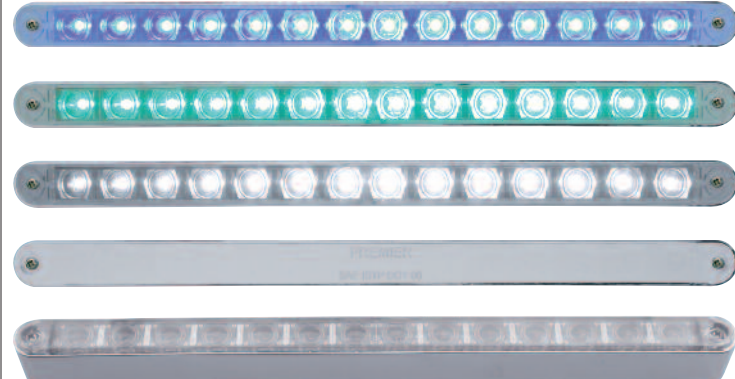

14 LED 12" Light Bar

Description

- 14 LED 12" Light Bar with Chrome Plastic Bezel
- Available in Blue, Green, or White LEDs with Clear Lens
- Amber and Red LEDs Available with Chrome Lens
- 12" Chrome Plastic Light Bar Bezel Available Separately: Item # 30933B
- Mounting Screws Can Be Moved to Accommodate Mounting Distance from 4 1/2" - 7 3/8" Apart, **6 Month Warranty**

Item Number	LEDs	Lens	Light	Pack
39804	14 Blue	Clear	39483B	1 Pc./Card
39805	14 Green	Clear	39484B	1 Pc./Card
39806	14 White	Clear	39485B	1 Pc./Card
39698	14 Amber	Chrome	39644B	1 Pc./Card
39699	14 Red	Chrome	39645B	1 Pc./Card