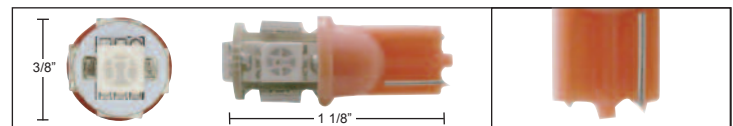

**5 High Power LED 194 Bulb - 360°**Description

- 360 Degree 194 Bulb with 5 High Power LED, 194 Wedge Base

Item Number	LEDs	Color	Package	Pack
37800	5	Amber	Carded	2 Pcs./Card
37801	5	Blue	Carded	2 Pcs./Card
37802	5	Red	Carded	2 Pcs./Card
37803	5	White	Carded	2 Pcs./Card