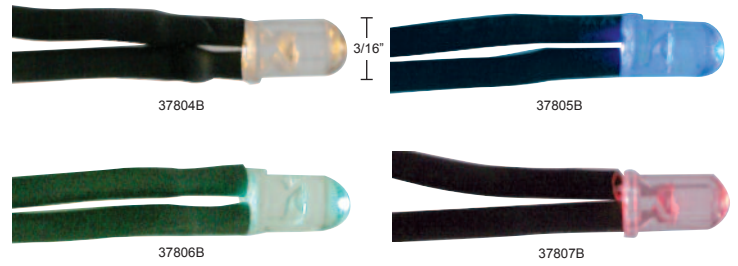

1 LED Bulb

Description

- 1 LED 12V Bulb with 47" Wire Lead
- Available in Amber, Blue, Green, or Red LED
- 2 Wires (Hard Wired), 6 Month Warranty, **6 Month Warranty**

Item Number	LEDs	Color	Package	Pack
37804B	1	Amber	Bulk	1 Pc.
37805B	1	Blue	Bulk	1 Pc.
37806B	1	Green	Bulk	1 Pc.
37807B	1	Red	Bulk	1 Pc.