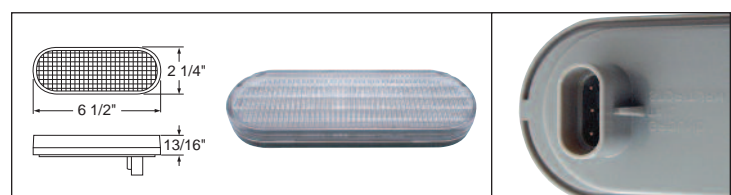

28 LED Oval Back-Up Light

Description

- 28 Super Bright LED Oval Back-Up Light
- Specially Designed Lens, 3 Pin Male Terminal
- Recommended Plug: Item # 34236/34238, [Lifetime Warranty](#)

Item Number	LEDs	Lens	Package	Pack
38551	28 White	Clear	Carded	1 Pc./Card