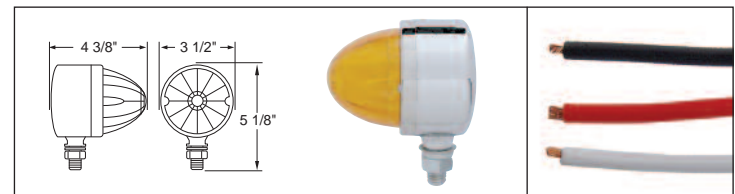

17 LED Single Face Light - Watermelon Style

Description

- 17 LED Single Face Light with Chrome Die Cast Housing
- Heavy Duty Housing (Up Item # 30929), Single Stud Mounting
- For Auxiliary/Utility Light Application, 3 Wires (Hard Wired), **6 Month Warranty**

Item Number	LEDs	Lens	Function	Pack
39800	17 Amber	Amber	Dual	1 Pc./Card
39801	17 Red	Red	Dual	1 Pc./Card
39802	17 Amber	Clear	Dual	1 Pc./Card
39803	17 Red	Clear	Dual	1 Pc./Card