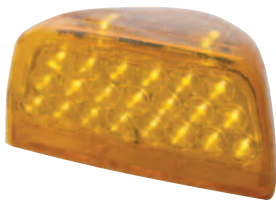

PRODUCT COMPARISON

38550 / 38553

VS.