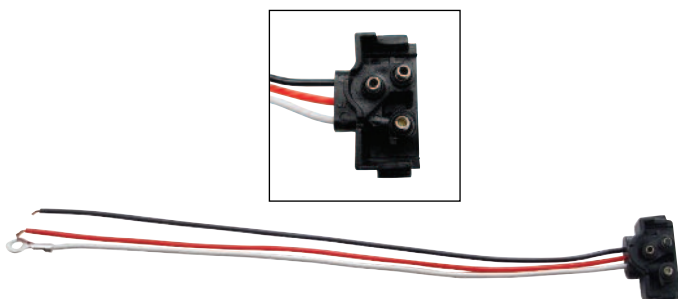

3 Wire Plug - Right Angle

Description

- 3 Wire Molded Plug
- White Ground Wire with #10 Ring Termination
- Black Wire (Tail/Clearance), Red Wire (Stop/Turn)

Item Number	Description	Package	Pack
34216	3 Wire Plug - Left Angle	Bulk	1 Pc.