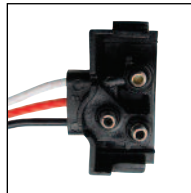

Wire Harness - 3 Wire Plug (Right Angle) x 100' (12" Lead)

Description

- 12" Wire Lead
- 100 Molded 3 Wire Plugs

Item Number	Description	Package	Pack
34243	3 Wire Plug x100'	Bulk	1 Pc.