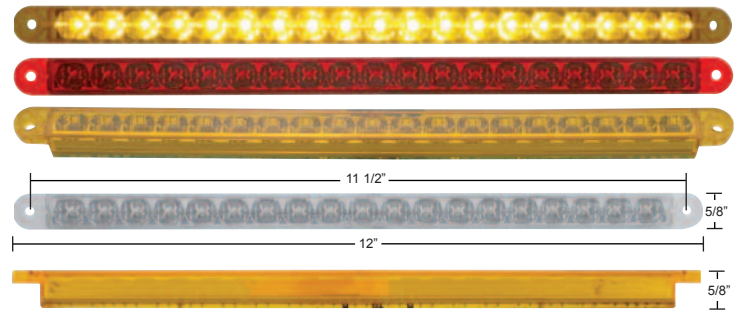

19 LED 12" Light Bar - Reflector

Description

- 19 LED 12" S/T/T & P/T/C Light Bar with Reflector
- Available in Red or Amber LEDs with Colored or Clear Lens
- 3 Wires, Approximate Size: 12" L x 5/8" W
- Mounting Holes Approximately 11 1/2" Apart, [Lifetime Warranty](#)

Item Number	LEDs	Lens	Package	Pack
39773B	19 Amber	Amber	Bulk	1 Pc.
39774B	19 Red	Red	Bulk	1 Pc.
39775B	19 Amber	Clear	Bulk	1 Pc.
39776B	19 Red	Clear	Bulk	1 Pc.