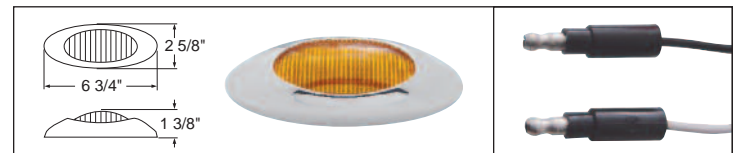

5 LED "Phantom I" Clearance/Marker Light

Description

- "Phantom I" Clearance/Marker Light with 5 LEDs & Chrome Plastic Bezel
- Hard Wired with Two .180 Bullet Plugs, [US Patent: D511220](#)
- Recommended Plug: Item # 34203/34250, [Lifetime Warranty](#)

Item Number	LEDs	Lens	Package	Pack
38227	5 Amber	Amber	Carded	1 Pc./Card
38228	5 Red	Red	Carded	1 Pc./Card
38232	5 Amber	Clear	Carded	1 Pc./Card
38233	5 Red	Clear	Carded	1 Pc./Card