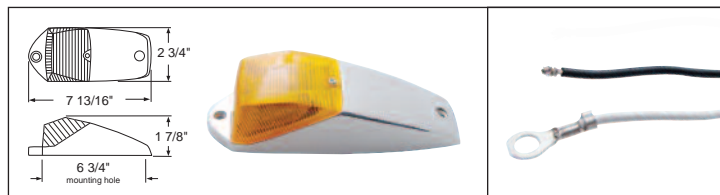

15 LED Pick-Up/SUV Cab Light Kit

Description

- 15 LED Cab Light for Pick-Up Trucks and SUVs, Chrome Housing Included
- 2 Wires (1 Wire with Ring Terminal), **10 Year Warranty**

Item Number	LEDs	Lens	Package	Pack
38453	15 Amber	Amber	Carded	1 Pc./Card
38454	15 Amber	Clear	Carded	1 Pc./Card