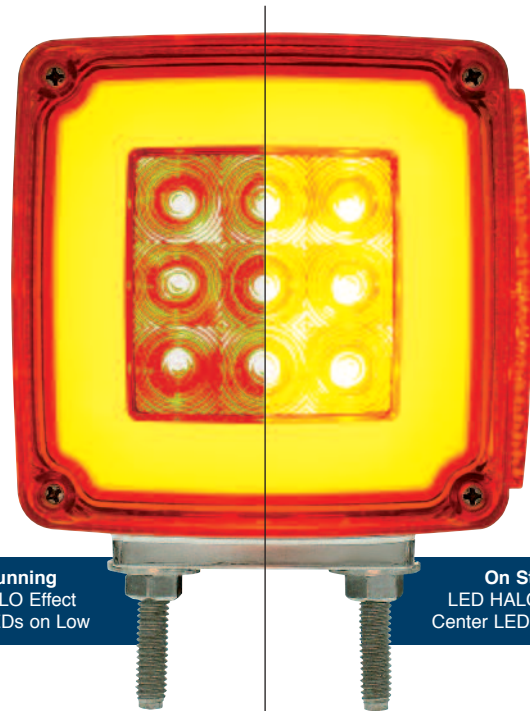

On Running
LED HALO Effect
Center LEDs on Low

On Stop
LED HALO Effect
Center LEDs on High