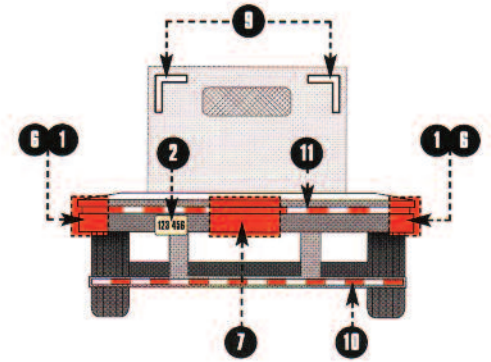

ADDITIONAL EQUIPMENT FOR TRAILERS EXCEEDING THE FOLLOWING PARAMETERS

Length 9.1m (30 ft.) or longer

DESCRIPTION				MANDATORY REQUIREMENTS			
Area	Equipment	SAE Lens Coding	Functional Purpose	Quantity	Color	Location	Height mm(in.) from the ground
5	a Intermediate Side Marker Lamps	(P2 or P3)	Indicate presence of a long vehicle	Minimum 2	Yellow	Each side near center facing sideward	380 (15) minimum
	b Intermediate Side Reflex Reflectors	(A)	Indicate presence of a long vehicle	Minimum 2	Yellow	Each side near center facing sideward	380-1530 (15-60)

Width 2032mm (80 in.) or wider

DESCRIPTION				MANDATORY REQUIREMENTS			
Area	Equipment	SAE Lens Coding	Functional Purpose	Quantity	Color	Location	Height
6	Rear Clearance Lamps *photometrically certified at installation angle	(P2, PC* or P3, PC2*)	Show vehicle's width MAY NOT be combined with tail lamps	Minimum 2	Red	At widest point - symmetrical on the rear or near the rear facing rearward	As high as practicable may be lower only if ID lamps are at the top
7	Rear Identification (ID) Lamps	(P2 or P3)	Indicate presence of a wide vehicle	Exactly 3	Red	On the rear - center horizontally spaced 150mm (6 in.) to 300mm (12 in.) apart facing rearward	At the top - may be lower if door header narrower than 25mm
8	Front Clearance Lamps *photometrically certified at installation angle	(P2, PC* or P3, PC2*)	Show vehicle's width	Minimum 2	Yellow	At widest point - symmetrical on the front or near the front facing forward	As high as practicable

Width 2032mm (80 in.) or wider AND GVWR 4536 kg (10,000 lb.) or more

DESCRIPTION		MANDATORY REQUIREMENTS					
Area	Conspicuity Treatment	DOT Coding	Quantity	Color	Location	Height	Options
9	Rear Upper Body Markings	DOT-C DOT-C2 DOT-C3 DOT-C4	Exactly 2 pairs of 300mm long strips	White	On the rear upper corners facing rearward	At the top	Reflex reflectors may not be required if they are replaced in their required location with conspicuity treatment.
10	Bumper Bar Marking		Continuous	Red/White	On the rear bumper bar's horizontal element full width - facing rearward	No requirement	
11	Rear Lower Body Marking		Continuous	Red/White (see options)	On the rear full width of the vehicle facing rearward	As horizontal as practicable and as close as practicable to the range of 375 to 1525mm from the ground	Optional in Canada: Rear lower body and side conspicuity treatment may also be solid white, solid yellow, or white and yellow.
12	Side Marking		(see location)	Red/White (see options)	Each side - facing sideward continuous, or evenly spaced over minimum of 50% of length starts and ends as close to the front and rear of the vehicle as practicable	As horizontal as practicable and as close as practicable to the range of 375 to 1525mm from the ground	

NOTE: The edge of red conspicuity tape shall not be closer than 75 mm to the edge of any amber lamp and the edge of white conspicuity tape shall not be closer than 75 mm to the edge of any lamp

Trailer Equipment Location Requirements