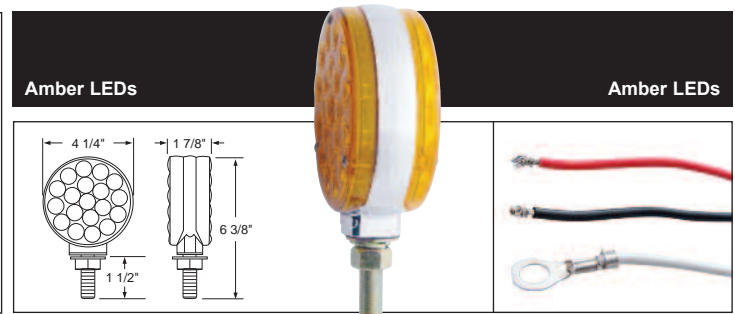

LED Double Face Turn Signal Light - Bubble Lens

Description

- 21 Amber/21 Amber LED Double Face Turn Signal Light, Bubble Lens Design
- Heavy Duty Chrome Die-Cast Housing, Stud Mount
- 3 Wires (1 Wire with Ring Terminal), **10 Year Warranty**

Item Number	LEDs	Lens	Package	Pack
38713	21 Amber/ 21 Amber	Amber Lens/ Amber Lens	Carded	1 Pc./Card
38714	21 Amber/ 21 Amber	Clear Lens/ Clear Lens	Carded	1 Pc./Card