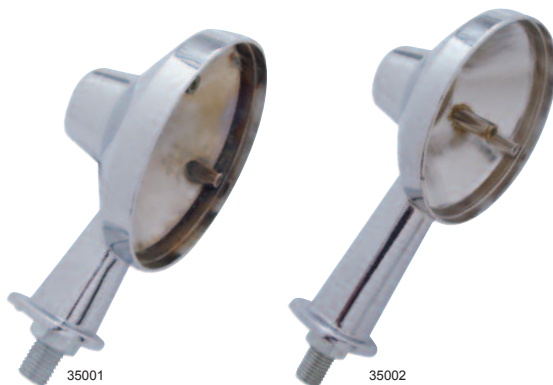

Recommended Accessories

Honda Light Housing

Description

- Chrome Die Cast Honda Light Housing
- Available with 1 1/8" Arm and 2 1/8" Arm, **6 Month Warranty**

Item Number	Description	Package	Pack
35001	1 1/8" Arm	Bulk	1 Pc.
35002	2 1/8" Arm	Bulk	1 Pc.