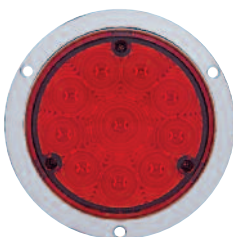

40 LED 4" "Iron Cross"
P. 36

40 LED 4" "Devil"
P. 36

10 LED 4" - Chrome Bezel
P. 36

40 LED 4" - Deep Dish
P. 37

12 LED 4" - Bubble/Deep
P. 37

10 LED 4" - Deep Dish
P. 37

10 LED 4" w/ Reflex
P. 37

44 LED "EURO"
P. 38