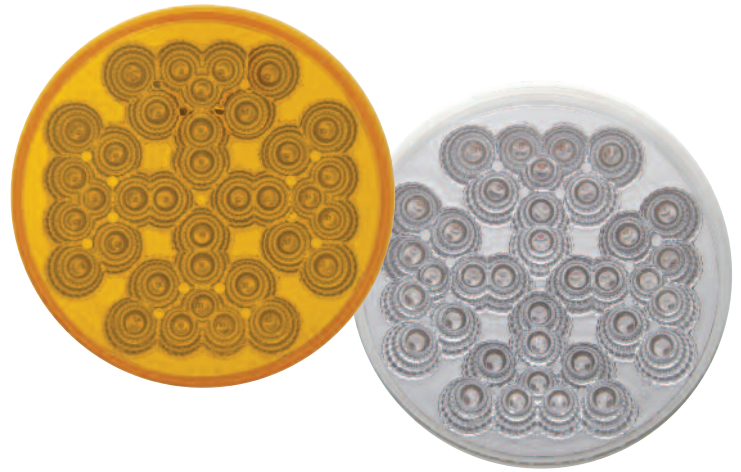

36 LED 4" P/T/C Light - Reflector

Description

- 36 LED 4" Round P/T/C Light with Chrome Reflector
- Available in Amber or Clear Lens, Hard Wired with 3 Contact Female Plug
- Recommended Plug: Item # 34212, [Lifetime Warranty](#)

Item Number	LEDs	Lens	Package	Pack
38419	36 Amber	Amber	Carded	1 Pc./Card
38417	36 Amber	Clear	Carded	1 Pc./Card