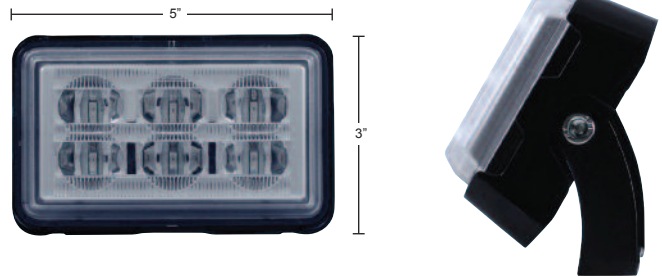

Description

- 6 High Power LED Warning Lighthead with Bracket
- 12V - 24V Application, Bracket Mount, Single Flash Pattern
- Approximate Size: 5" L x 3" W x 1 3/8" H, **3 Year Warranty**

Item Number	LEDs	Application	Flash Pattern	Pack
37158B	6 Amber	12V - 24V	1	1 Pc./Box
37159B	6 Blue	12V - 24V	1	1 Pc./Box
37160B	6 Red	12V - 24V	1	1 Pc./Box