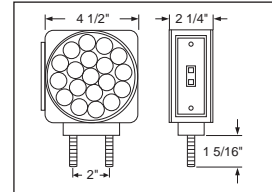

LED Square Double Face Turn Signal Light - Double Stud

Description

- Square Double Face Turn Signal Light with 21 Amber LEDs + 3 Amber LEDs (Side Marker) + 21 Red LEDs, **Please Specify Driver or Passenger Side**
- Heavy Duty Chrome Housing, Double Stud Mounting
- 3 Wires (1 Wire with Ring Terminal), **10 Year Warranty**

Item Number	LEDs	Description	Package	Pack
38703	21+3 Amber/ 21 Red	Driver/ Color Lens	Carded	1 Pc./Card
38704	21+3 Amber/ 21 Red	Passenger/ Color Lens	Carded	1 Pc./Card
38707	21+3 Amber/ 21 Red	Driver/ Clear Lens	Carded	1 Pc./Card
38708	21+3 Amber/ 21 Red	Passenger/ Clear Lens	Carded	1 Pc./Card

Amber LEDs

Red LEDs

LED Square Double Face Turn Signal Light - Double Stud

Description

- Square Double Face Turn Signal with 12 Amber LEDs + 3 Amber LEDs (Side Marker) + 12 Red LEDs, **Please Specify Driver or Passenger Side**
- Heavy Duty Chrome Housing, Double Stud Mounting
- 3 Wires (1 Wire with Ring Terminal), **10 Year Warranty**

Item Number	LEDs	Lens	Package	Pack
37578	12+3 Amber/ 12 Red	Driver/ Color Lens	Carded	1 Pc./Card
37579	12+3 Amber/ 12 Red	Passenger/ Color Lens	Carded	1 Pc./Card
37580	12+3 Amber/ 12 Red	Driver/ Clear Lens	Carded	1 Pc./Card
37581	12+3 Amber/ 12 Red	Passenger/ Clear Lens	Carded	1 Pc./Card

Amber LEDs

Red LEDs