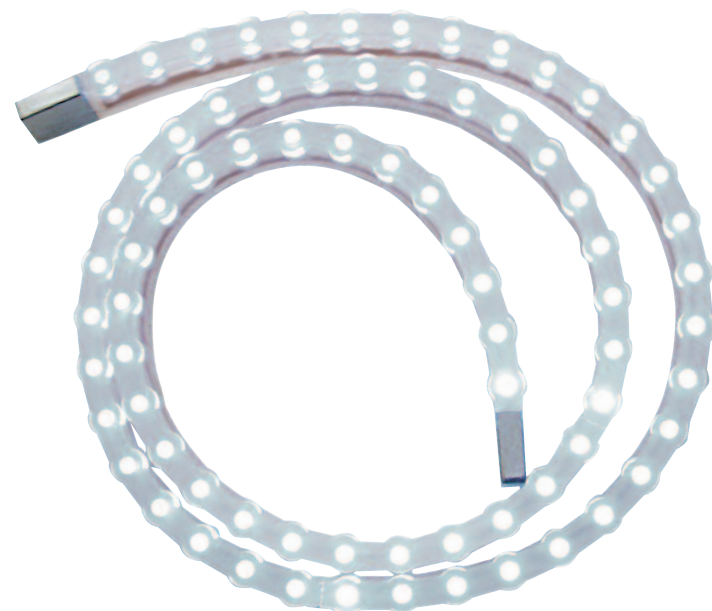

50 LED Flex Light

Description

- 50 LED Flex Light, Approximately 20 3/4" Long
- Available in 5 Different Colors, Mounting Clips Included
- 2 Wires (Hard Wired), 6 Month Warranty, **6 Month Warranty**

Item Number	LEDs	Color	Package	Pack
38589	50	White	Carded	1 Pc./Card

25 LED Flex Light

Description

- 25 LED Flex Light, Approximately 10 7/8" Long
- Available in 5 Different Colors, Mounting Clips Included
- 2 Wires (Hard Wired), 6 Month Warranty, **6 Month Warranty**

Item Number	LEDs	Color	Package	Pack
38582	25	Green	Carded	1 Pc./Card
38584	25	White	Carded	1 Pc./Card