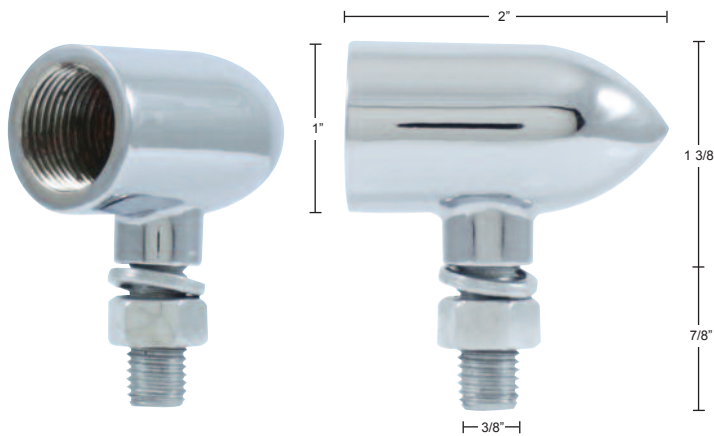

Mini Bullet Marker Light Housing

Description

- Chrome Die-Cast Mini Bullet Marker Light Housing
- Universal Application, Perfect for Trucks, Cars and Motorcycles

Item Number	Description	Package	Pack
30971B	Mini Bullet Housing	Bulk	1 Pc.