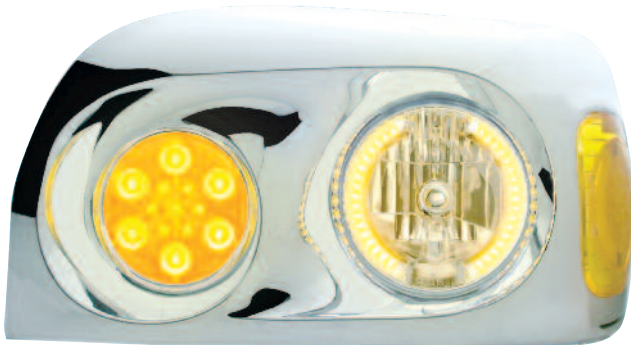

High Power LED Freightliner Daytime Running Light

Description

- 13 LED (6 High Power + 7 SMD LED) for 2005+ Freightliner Century
- Available in Clear Lens Only
- Hard Wired with Three .180 Bullet Plug, **10 Year Warranty**

Item Number	Description	Package	Pack
37617	Daytime Running Light	Carded	1 Pc./Card

* Headlight Bezel Available Separately

2005+ Freightliner Century