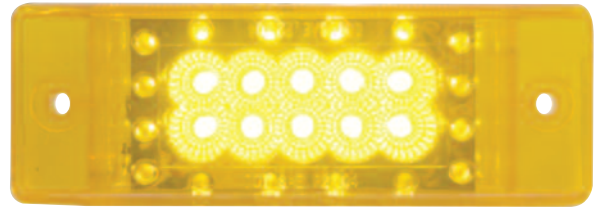

26 LED Rectangular Clearance/Marker Light - Reflector

Description

- 26 LED Rectangular Clearance/Marker Light with Chrome Reflector
- Hard Wired with Two .180 Bullet Plugs
- Unique Reflector Design Projects Light in Multiple Directions
- Recommended Plug: Item # 34203/34250, [Lifetime Warranty](#)

Item Number	LEDs	Lens	Package	Pack
37500	26 Amber	Amber	Carded	1 Pc./Card
37502	26 Amber	Clear	Carded	1 Pc./Card