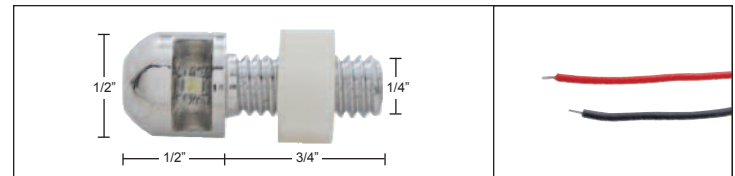

4 LED Fastener

Description

- 4 Super Bright LED Fastener, Chrome Plastic Housing, Water Resistant
- Require 3/4" Diameter Hole for Installation, 7 1/4" Wire Lead
- 2 Wires (Hard Wired), **6 Month Warranty**

Item Number	LEDs	Color	Package	Pack
38686	4	Amber	Carded	1 Pc./Card
38687	4	Blue	Carded	1 Pc./Card
38688	4	Green	Carded	1 Pc./Card
38690	4	Red	Carded	1 Pc./Card
38691	4	White	Carded	1 Pc./Card

LED Fastener

Description

- Super Bright LED Fastener, Stainless Steel Housing, Perfect for License Plate
- Available in Amber, Blue, Red, or White LED, 8 1/2" Wire Lead
- 2 Wires (Hard Wired), **6 Month Warranty**

Item Number	LEDs	Color	Package	Pack
70300	1	Amber	Carded	2 Pcs./Card
70301	1	Blue	Carded	2 Pcs./Card
70302	1	Red	Carded	2 Pcs./Card
70303	1	White	Carded	2 Pcs./Card

LED Bullet Fastener

Description

- Super Bright LED Bullet Fastener, Chrome Housing, Perfect for License Plate
- Available in Amber, Blue, Red and White, Install Anywhere
- Single Wire (Self Grounding), **6 Month Warranty**

Item Number	LEDs	Color	Package	Pack
10863	1	Amber	Carded	2 Pcs./Card
10864	1	Blue	Carded	2 Pcs./Card
10867	1	Red	Carded	2 Pcs./Card
10862	1	White	Carded	2 Pcs./Card

LED Indicator Light

Description

- Indicator Light with 1 Super Bright LED
- Require 1/4" Diameter Hole for Installation, **6 Month Warranty**

Item Number	Color	Package	Pack
39314	Amber	Carded	1 Pc./Card
39314B	Amber	Bulk	1 Pc.
39315	Blue	Carded	1 Pc./Card
39315B	Blue	Bulk	1 Pc.
39316	Green	Carded	1 Pc./Card
39316B	Green	Bulk	1 Pc.
39317	Purple	Carded	1 Pc./Card
39317B	Purple	Bulk	1 Pc.
39318	Red	Carded	1 Pc./Card
39318B	Red	Bulk	1 Pc.
39319	White	Carded	1 Pc./Card
39319B	White	Bulk	1 Pc.