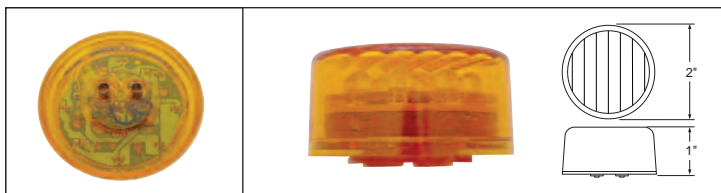

9 LED 2" Clearance/Marker Light - Flat

Description

- 2" Flat LED Clearance/Marker Light with 9 LEDs
- Available in Colored or Clear Lens with 2 Female Terminals
- Recommended Plug: Item # 34210, [Lifetime Warranty](#)

Item Number	LEDs	Lens	Package	Pack
38170	9 Amber	Amber	Carded	1 Pc./Card
38170B	9 Amber	Amber	Bulk	1 Pc.
38171	9 Red	Red	Carded	1 Pc./Card
38171B	9 Red	Red	Bulk	1 Pc.
38362	9 Amber	Clear	Carded	1 Pc./Card
38362B	9 Amber	Clear	Bulk	1 Pc.
38363	9 Red	Clear	Carded	1 Pc./Card
38363B	9 Red	Clear	Bulk	1 Pc.