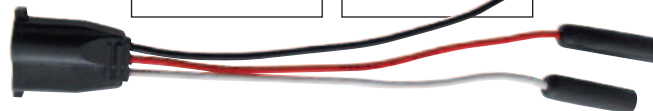

3 Wire Adaptor

Description

- Molded Plug Adaptor
- 3 Female .180 Bullet Plug to 3 Contact Female Adaptor

Item Number	Description	Package	Pack
34204	3 Wire Adaptor	Bulk	1 Pc.